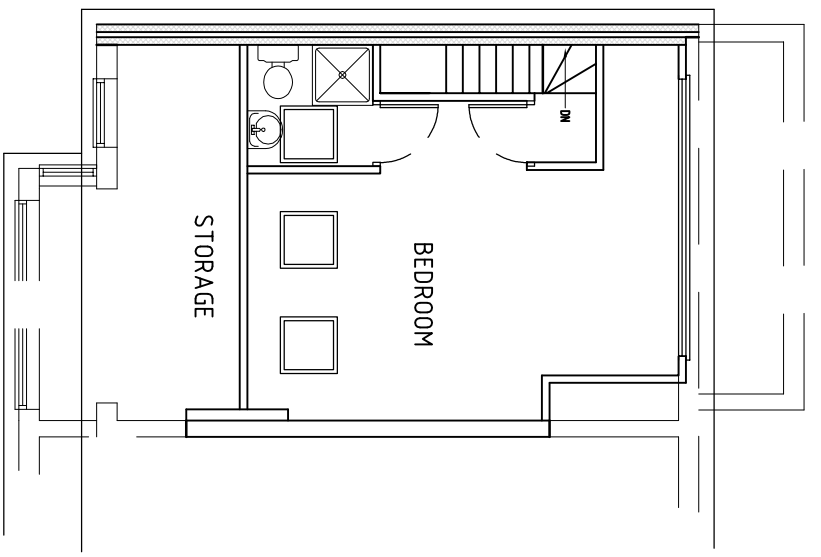

THIS DRAWING IS THE PROPERTY OF CREATIVE DESIGN
(STRUCTURAL) LTD - COPYING / REDISTRIBUTION BY CONSENT ONLY
NOTES

PROPOSED GROUND
FLOOR PLAN

PROPOSED FIRST
FLOOR PLAN

PROPOSED LOFT
FLOOR PLAN

PROPOSED ROOF
PLAN

PROJECT
94 STUJLAND ROAD
EALING
W7 3QZ

TITLE

PROPOSED FLOOR PLANS

CREATIVE DESIGN
(STRUCTURAL) LTD.

17 FOX ROAD, LANGLEY, SLOUGH
SL3 7SQ
TEL 01753 543129

info@cdstructural.com www.cdstructural.com

DRAWN

RS

SCALE @ A3

DATE

MAY 2021

1:100

DRAWING NO.

S05121/21

REV.

A