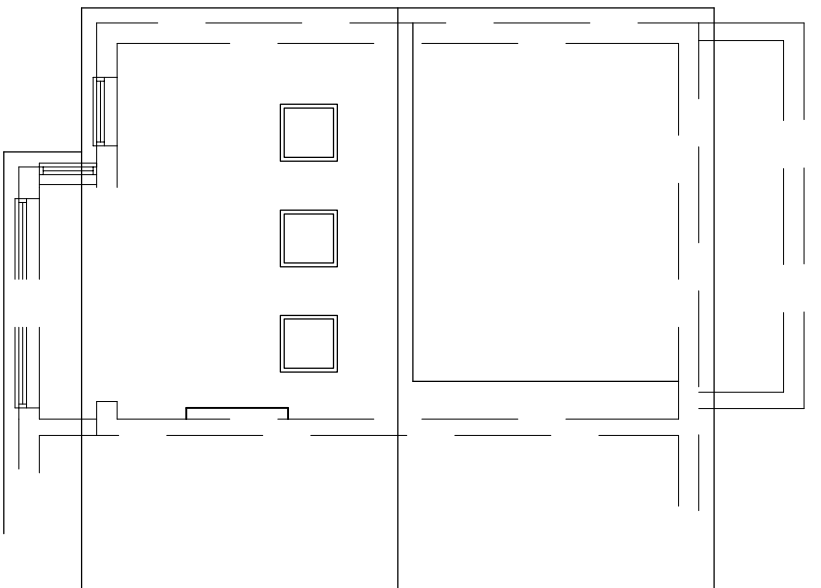

THIS DRAWING IS THE PROPERTY OF CREATIVE DESIGN
(STRUCTURAL) LTD - COPYING / REDISTRIBUTION BY CONSENT ONLY
NOTES

PROPOSED GROUND
FLOOR PLAN

PROPOSED FIRST
FLOOR PLAN

PROPOSED LOFT
FLOOR PLAN

PROPOSED ROOF
PLAN

PROJECT
94 STUJLAND ROAD
EALING
W7 3QZ

TITLE

PROPOSED FLOOR PLANS

CREATIVE DESIGN
(STRUCTURAL) LTD.

17 FOX ROAD, LANGLEY, SLOUGH
SL3 7SQ
TEL 01753 543129

info@cdstructural.com www.cdstructural.com

DRAWN

RS

SCALE @ A3

DATE

MAY 2021

1:100

DRAWING NO.

S05121/21

REV.

A