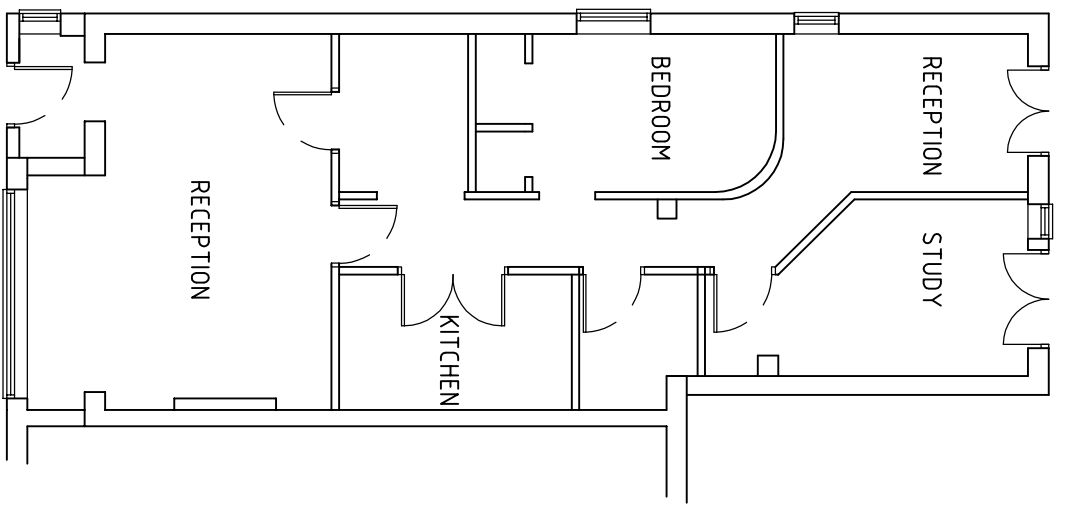

THIS DRAWING IS THE PROPERTY OF CREATIVE DESIGN
(STRUCTURAL) LTD - COPYING / REDISTRIBUTION BY CONSENT ONLY
NOTES

PROPOSED GROUND
FLOOR PLAN

PROPOSED FIRST
FLOOR PLAN

PROPOSED LOFT
FLOOR PLAN

PROPOSED ROOF
PLAN

PROJECT
94 STUJLAND ROAD
EALING
W7 3QZ

TITLE

PROPOSED FLOOR PLANS

CREATIVE DESIGN
(STRUCTURAL) LTD.

17 FOX ROAD, LANGLEY, SLOUGH
SL3 7SQ
TEL 01753 543129

info@cdstructural.com www.cdstructural.com

DRAWN

RS

SCALE @ A3

DATE

MAY 2021

1:100

DRAWING NO.

S05121/21

REV.

A