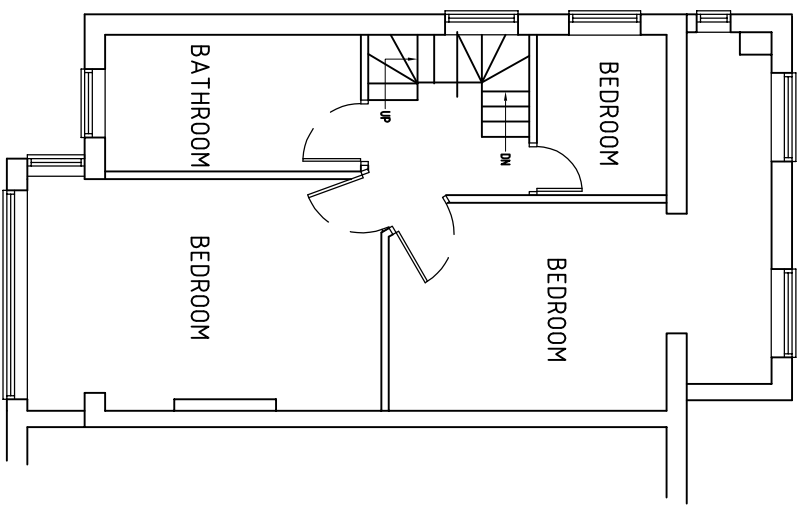

THIS DRAWING IS THE PROPERTY OF CREATIVE DESIGN
(STRUCTURAL) LTD - COPYING / REDISTRIBUTION BY CONSENT ONLY
NOTES

PROPOSED GROUND
FLOOR PLAN

PROPOSED FIRST
FLOOR PLAN

PROPOSED LOFT
FLOOR PLAN

PROPOSED ROOF
PLAN

PROJECT
94 STUJLAND ROAD
EALING
W7 3QZ

TITLE

PROPOSED FLOOR PLANS

CREATIVE DESIGN
(STRUCTURAL) LTD.

17 FOX ROAD, LANGLEY, SLOUGH
SL3 7SQ
TEL 01753 543129

info@cdstructural.com www.cdstructural.com

DRAWN

RS

SCALE @ A3

DATE

MAY 2021

1:100

DRAWING NO.

S05121/21

REV.

A