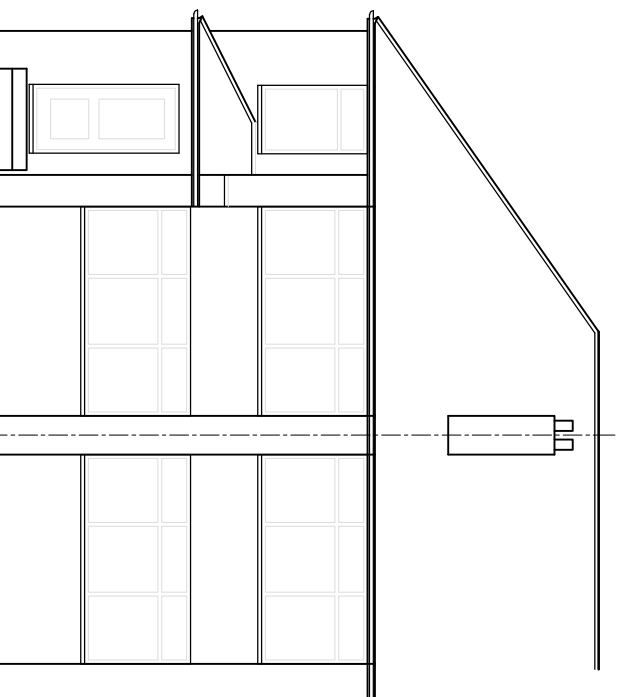

THIS DRAWING IS THE PROPERTY OF CREATIVE DESIGN  
(STRUCTURAL) LTD - COPYING / REDISTRIBUTION BY CONSENT ONLY

NOTES

EXISTING GROUND  
FLOOR PLAN

EXISTING FIRST  
FLOOR PLAN

EXISTING ROOF  
PLAN

PROJECT  
94 STUJLAND ROAD  
EALING  
W7 3QZ

TITLE

EXISTING FLOOR PLANS

CREATIVE DESIGN  
(STRUCTURAL) LTD.

17 FOX ROAD, LANGLEY, SLOUGH  
SL3 7SG  
TEL 01753 543129

info@cdstructural.com www.cdstructural.com

DRAWN

RS

SCALE @ A3