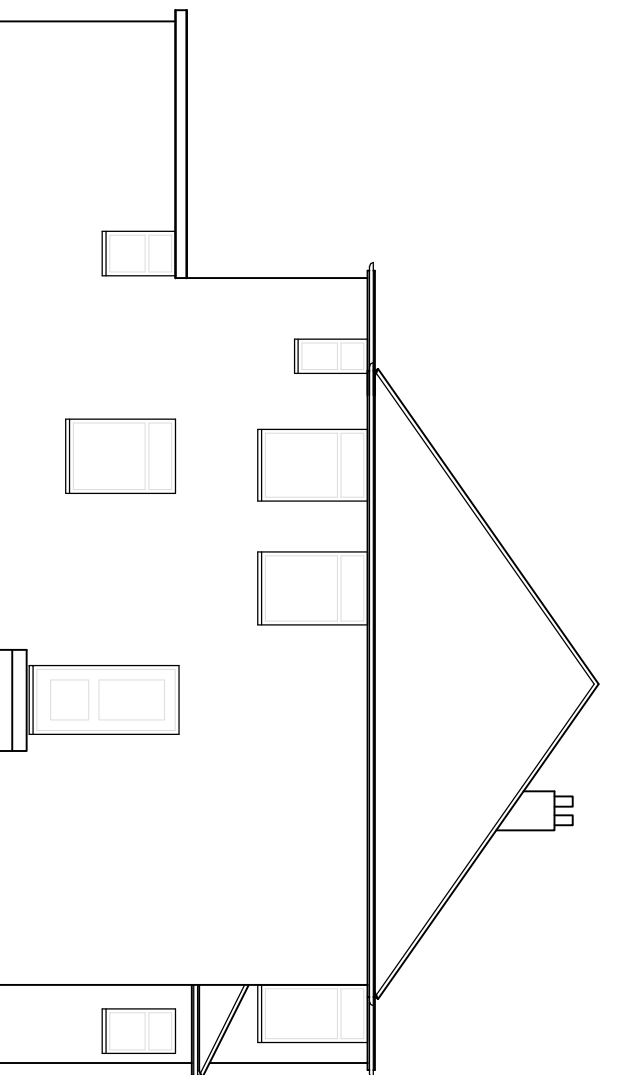

THIS DRAWING IS THE PROPERTY OF CREATIVE DESIGN  
(STRUCTURAL) LTD - COPYING / REDISTRIBUTION BY CONSENT ONLY

NOTES

EXISTING GROUND  
FLOOR PLAN

EXISTING FIRST  
FLOOR PLAN

EXISTING ROOF  
PLAN

PROJECT  
94 STUJLAND ROAD  
EALING  
W7 3QZ

TITLE

EXISTING FLOOR PLANS

CREATIVE DESIGN  
(STRUCTURAL) LTD.

17 FOX ROAD, LANGLEY, SLOUGH  
SL3 7SG  
TEL 01753 543129

info@cdstructural.com www.cdstructural.com

DRAWN

RS

SCALE @ A3

DATE

MAY 2021

1:100

DRAWING NO.

S05121/20

REV.
