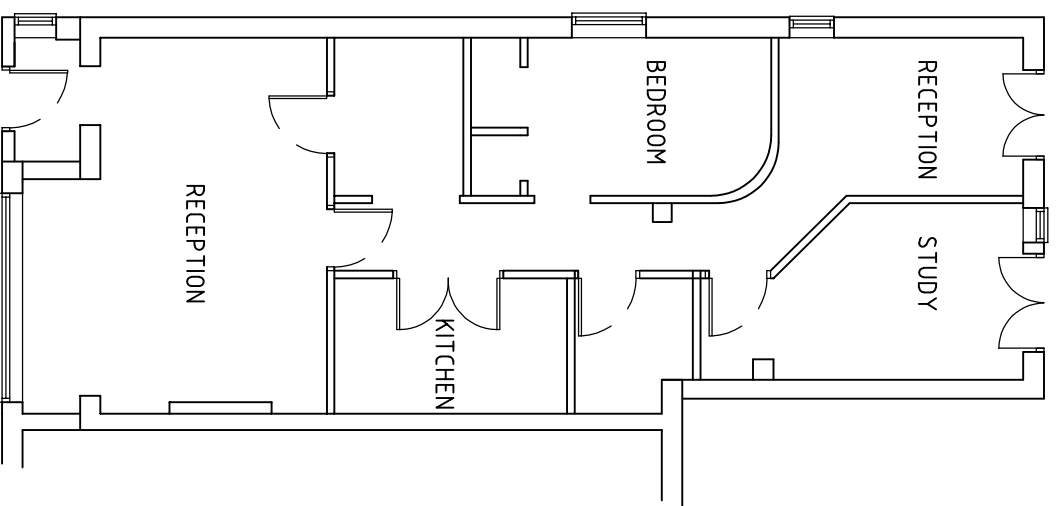

THIS DRAWING IS THE PROPERTY OF CREATIVE DESIGN  
(STRUCTURAL) LTD - COPYING / REDISTRIBUTION BY CONSENT ONLY

NOTES

EXISTING GROUND  
FLOOR PLAN

EXISTING FIRST  
FLOOR PLAN

EXISTING ROOF  
PLAN

PROJECT  
94 STUJLAND ROAD  
EALING  
W7 3QZ

TITLE

EXISTING FLOOR PLANS

CREATIVE DESIGN  
(STRUCTURAL) LTD.

17 FOX ROAD, LANGLEY, SLOUGH  
SL3 7SG  
TEL 01753 543129

info@cdstructural.com www.cdstructural.com

DRAWN

RS

SCALE @ A3

DATE

MAY 2021

1:100

DRAWING NO.

S05121/20

REV.
