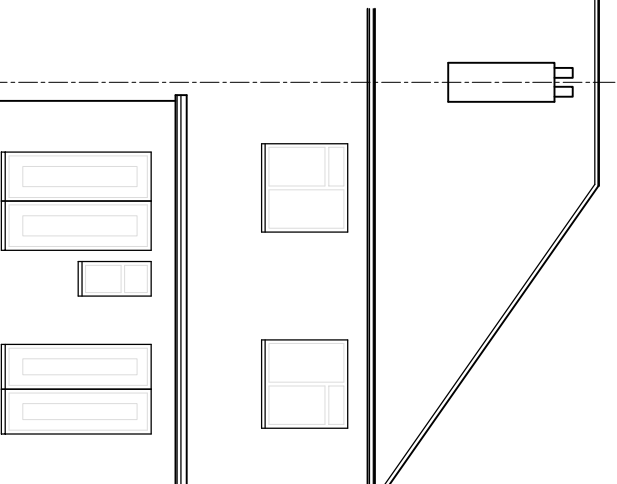

THIS DRAWING IS THE PROPERTY OF CREATIVE DESIGN  
(STRUCTURAL) LTD - COPYING / REDISTRIBUTION BY CONSENT ONLY

NOTES

EXISTING GROUND  
FLOOR PLAN

EXISTING FIRST  
FLOOR PLAN

EXISTING ROOF  
PLAN

PROJECT  
94 STUJLAND ROAD  
EALING  
W7 3QZ

TITLE

EXISTING FLOOR PLANS

CREATIVE DESIGN  
(STRUCTURAL) LTD.

17 FOX ROAD, LANGLEY, SLOUGH  
SL3 7SG  
TEL 01753 543129

info@cdstructural.com www.cdstructural.com

DRAWN

RS

SCALE @ A3