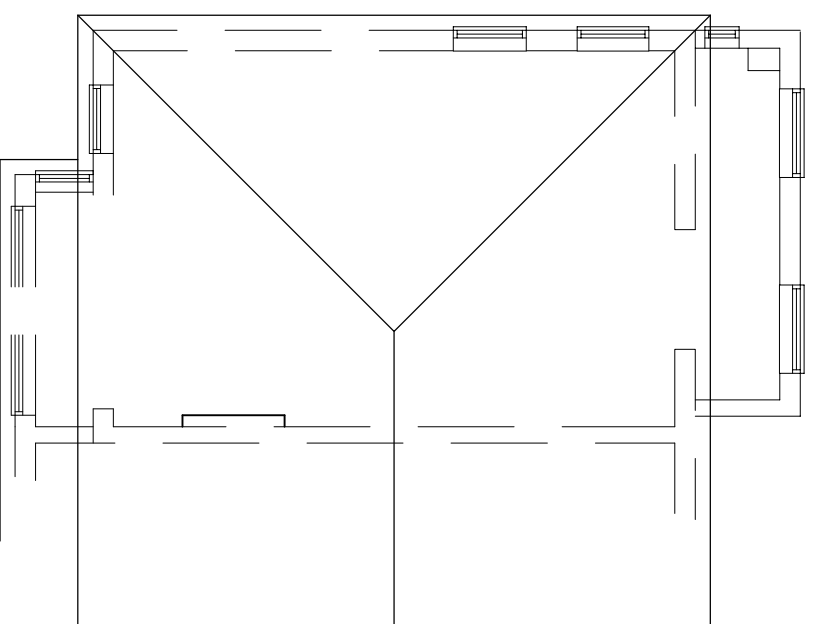

THIS DRAWING IS THE PROPERTY OF CREATIVE DESIGN  
(STRUCTURAL) LTD - COPYING / REDISTRIBUTION BY CONSENT ONLY

NOTES

EXISTING GROUND  
FLOOR PLAN

EXISTING FIRST  
FLOOR PLAN

EXISTING ROOF  
PLAN

PROJECT  
94 STUJLAND ROAD  
EALING  
W7 3QZ

TITLE

EXISTING FLOOR PLANS

CREATIVE DESIGN  
(STRUCTURAL) LTD.

17 FOX ROAD, LANGLEY, SLOUGH  
SL3 7SG  
TEL 01753 543129

info@cdstructural.com www.cdstructural.com

DRAWN

RS

SCALE @ A3

DATE

MAY 2021

1:100

DRAWING NO.

S05121/20

REV.
