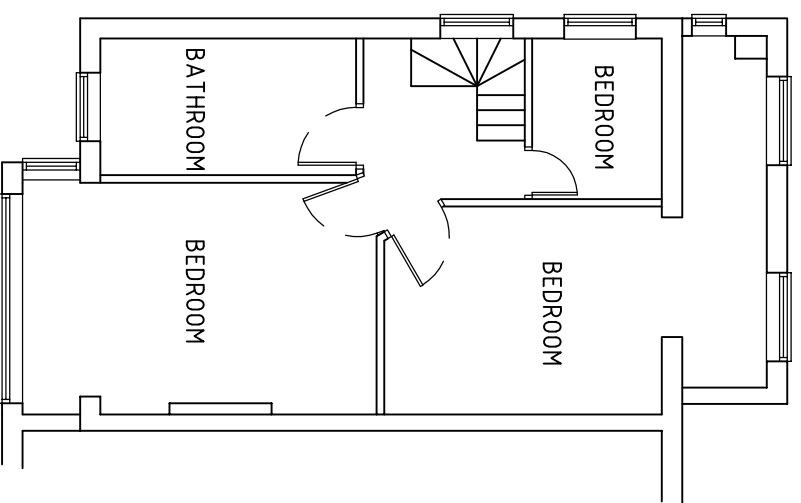

THIS DRAWING IS THE PROPERTY OF CREATIVE DESIGN  
(STRUCTURAL) LTD - COPYING / REDISTRIBUTION BY CONSENT ONLY

NOTES

EXISTING GROUND  
FLOOR PLAN

EXISTING FIRST  
FLOOR PLAN

EXISTING ROOF  
PLAN

PROJECT  
94 STUJLAND ROAD  
EALING  
W7 3QZ

TITLE

EXISTING FLOOR PLANS

CREATIVE DESIGN  
(STRUCTURAL) LTD.

17 FOX ROAD, LANGLEY, SLOUGH  
SL3 7SG  
TEL 01753 543129

info@cdstructural.com www.cdstructural.com

DRAWN

RS

SCALE @ A3