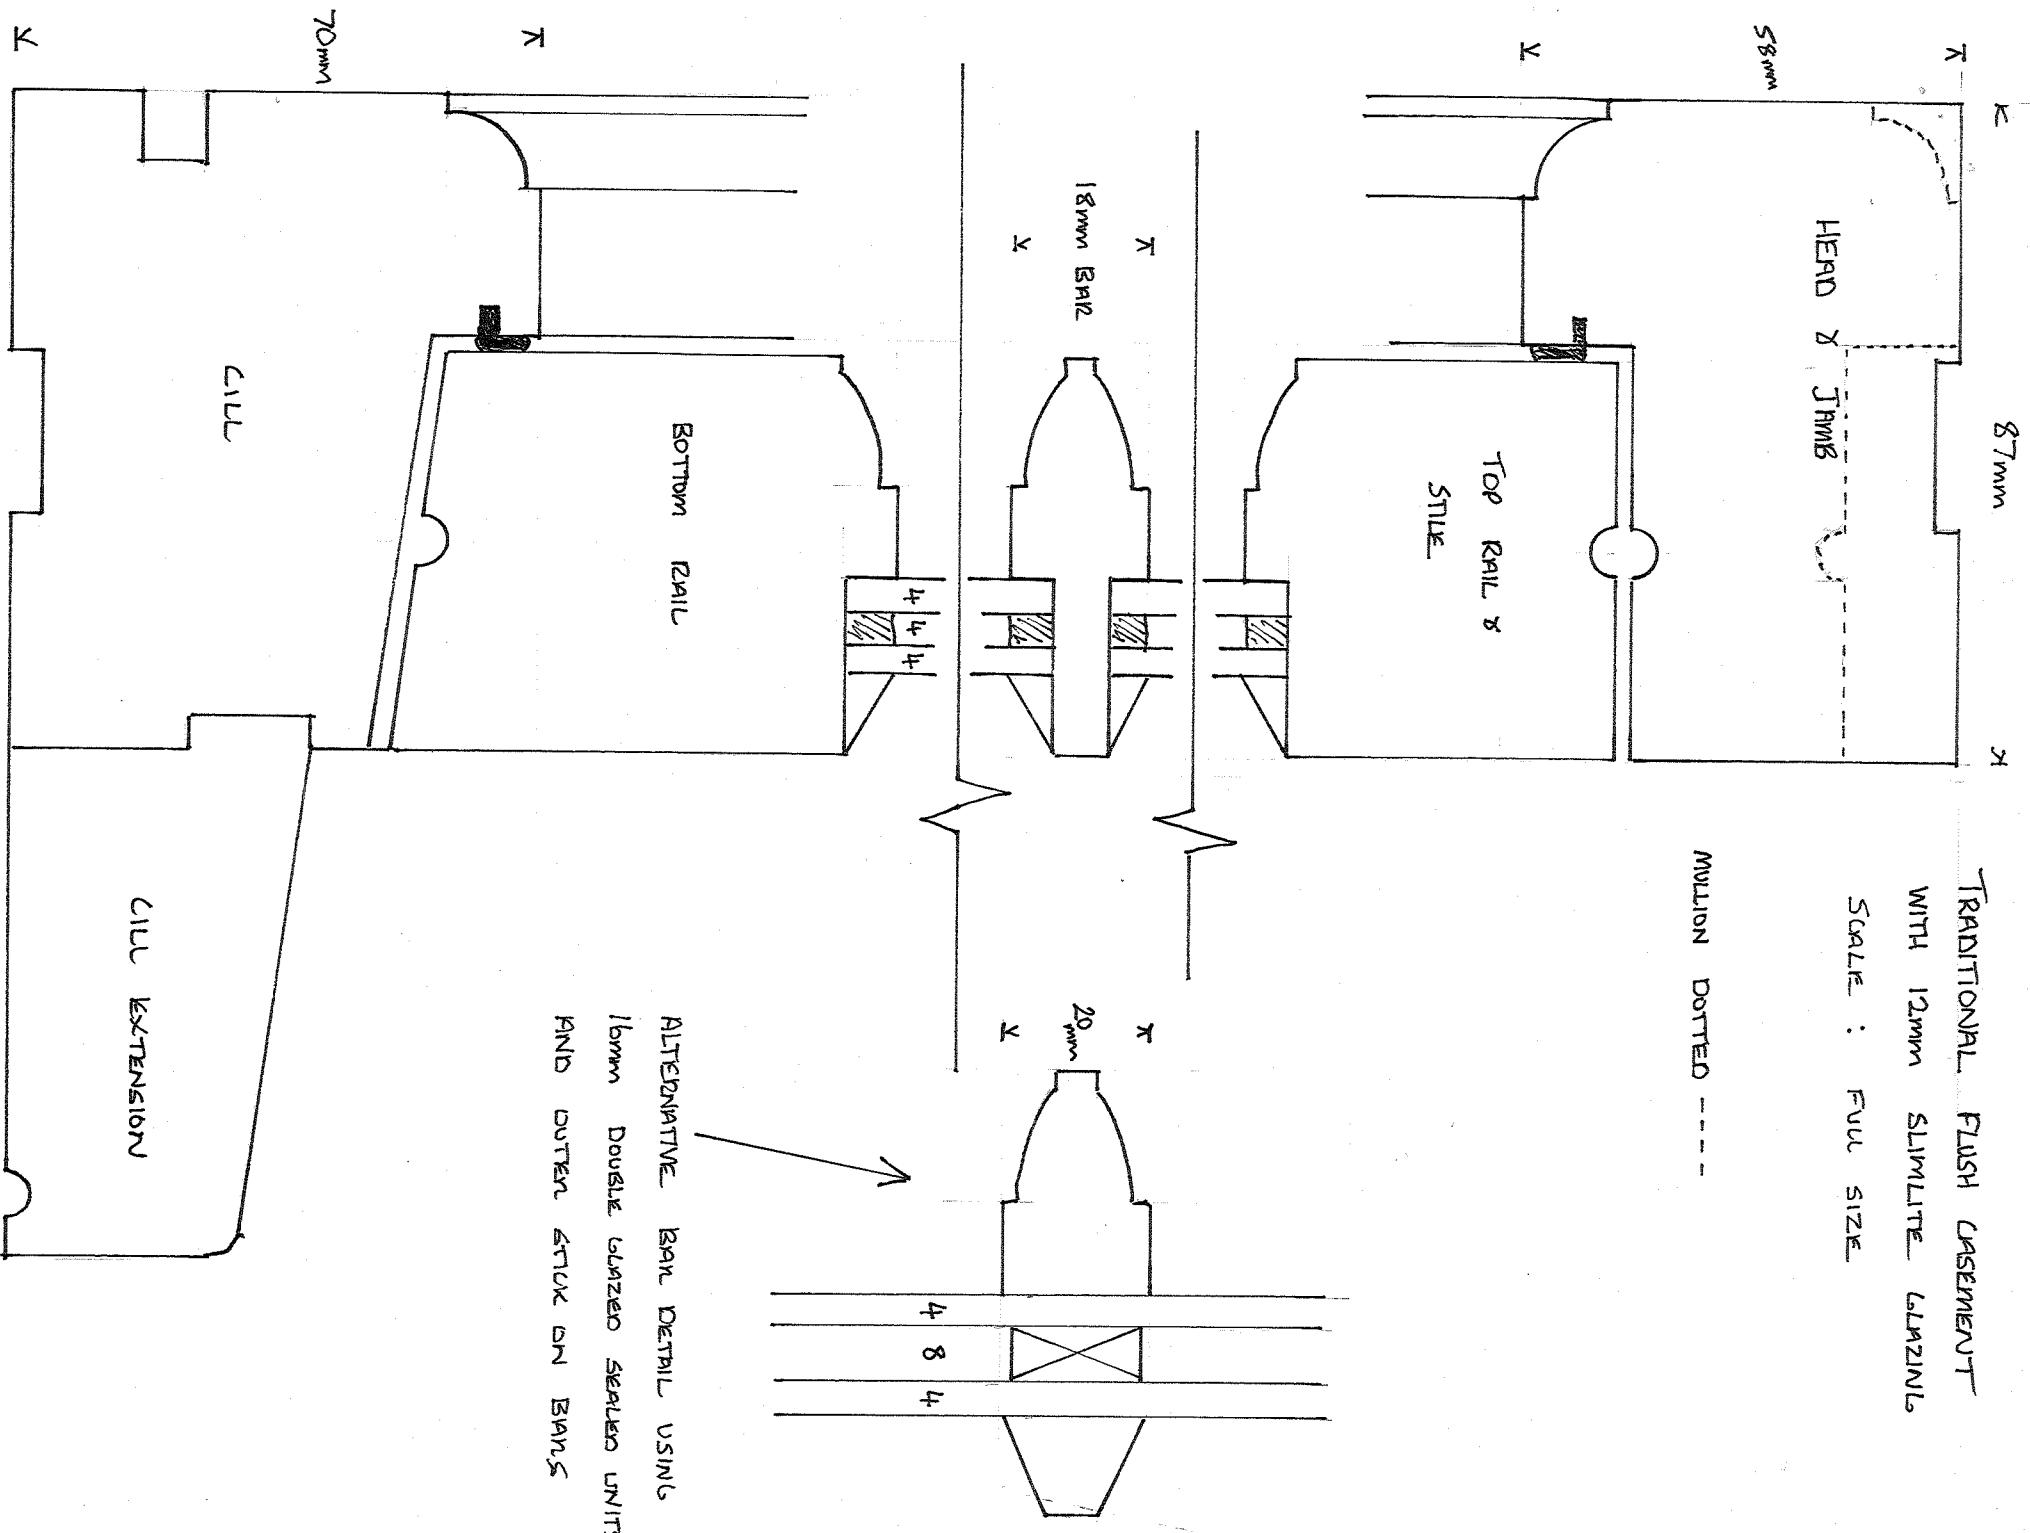

TRADITIONAL SLIDING SASH WINDOW WITH 12mm SIMULITE GLAZING

SCALE: FULL SIZE

SIDE SECTION THROUGH WINDOW

MEETING RAILS

18mm
BARK

Bottom rail

C/W

WOODLAND CARPENTRY & JOINERY

TRADITIONAL SLIDING SASH WINDOW WITH 12mm SLIMLITE GLAZING SCALE: FULL SIZE

PLAN SECTION THROUGH SIDE OF WINDOW

TRADITIONAL FLUSH CASEMENT
 WITH 12MM SLIMLITE GLAZING
 SCALE : FULL SIZE

MULLION DOTTED - - - -

ALTERNATIVE BAR DETAIL USING
 16mm DOUBLE GLAZED SEALED UNITS
 AND OUTER STOP ON BARS