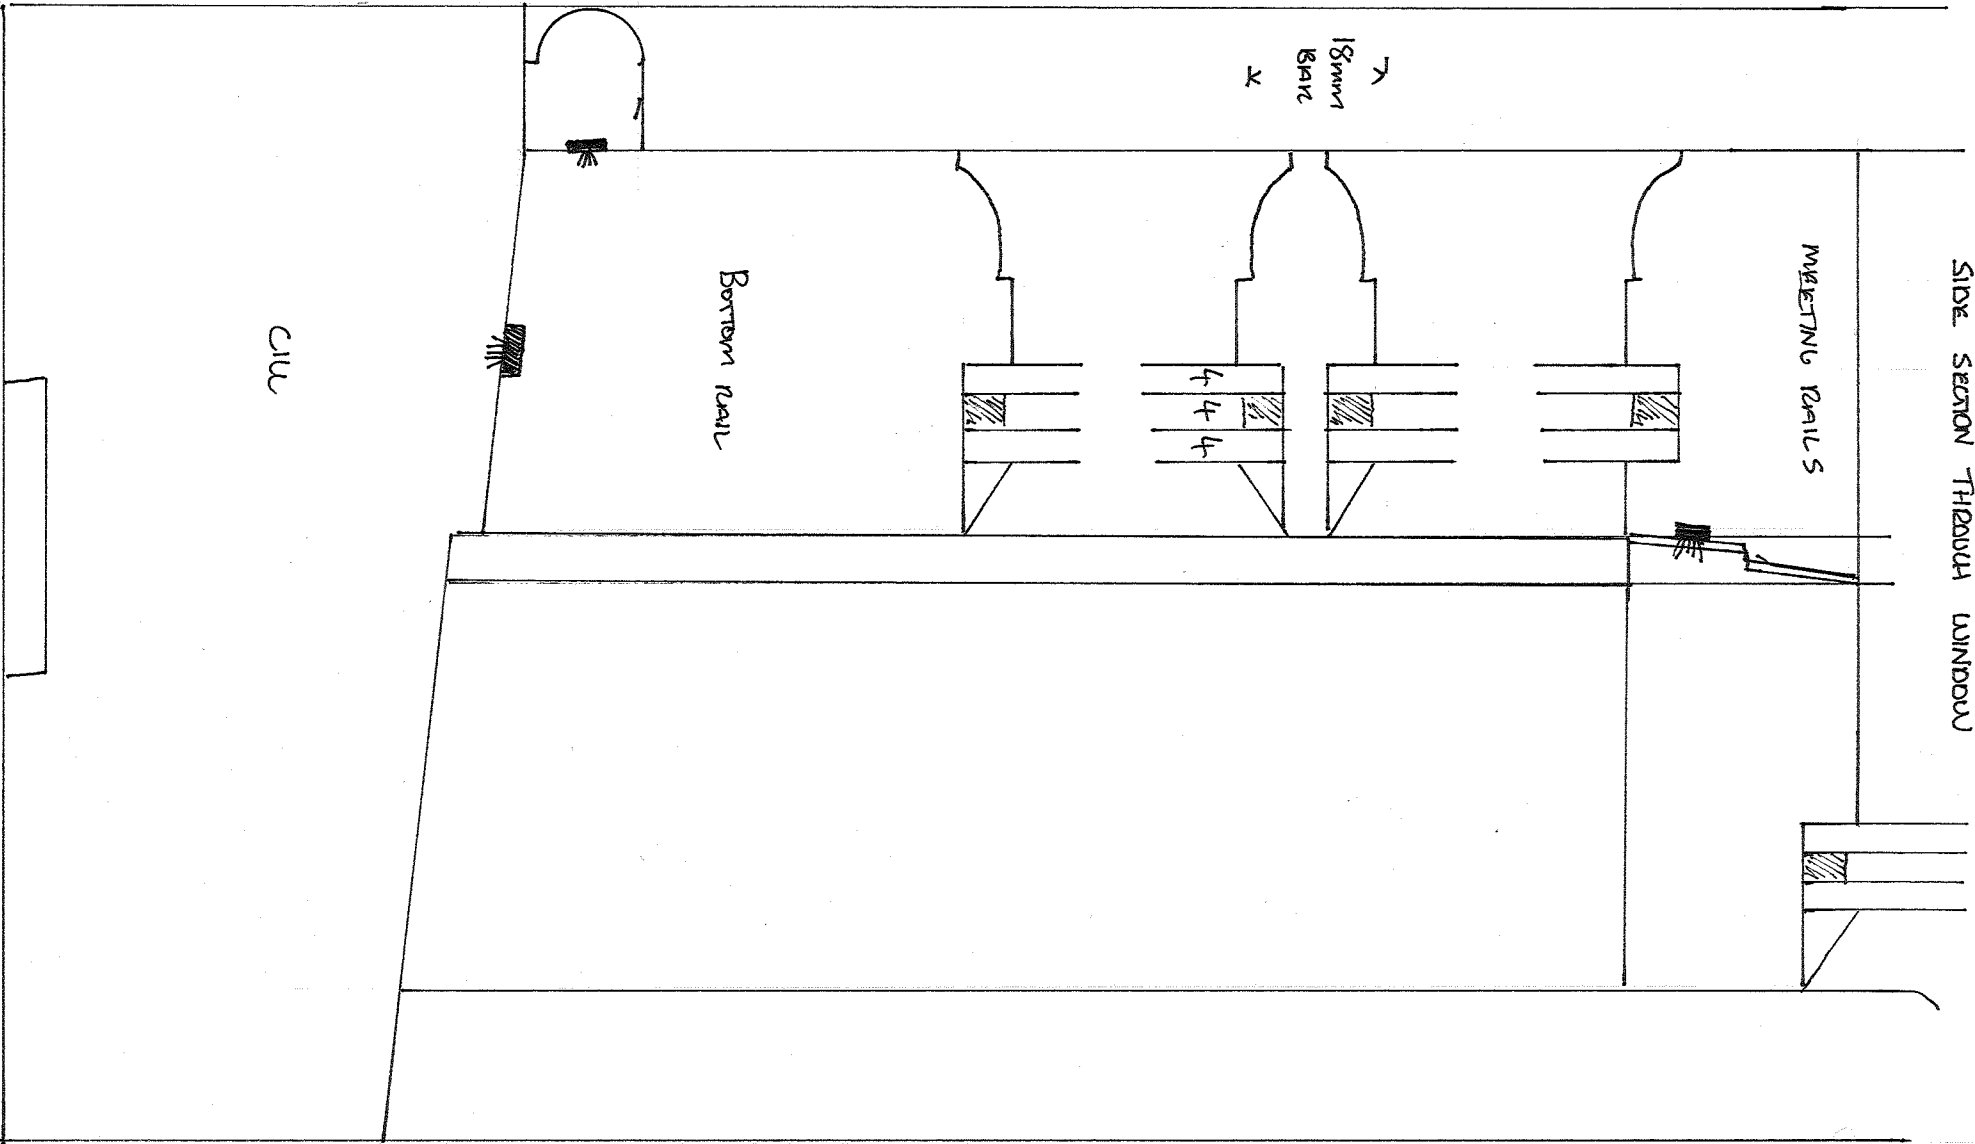

TRADITIONAL SLIDING SASH WINDOW WITH 12mm SIMULITE GLAZING

SCALE: FULL SIZE

SIDE SECTION THROUGH WINDOW

MEETING RAILS

18mm
BARK

Bottom rail

C/W

WOODLAND CARPENTRY & JOINERY

TRADITIONAL SLIDING SASH WINDOW WITH 12mm SLIMLITE GLAZING SCALE: FULL SIZE

PLAN SECTION THROUGH SIDE OF WINDOW

TRADITIONAL FLUSH CASEMENT
 WITH 12MM SLIMLITE GLAZING
 SCALE : FULL SIZE

MULLION DOTTED - - - -

ALTERNATIVE BAR DETAIL USING
 16mm DOUBLE GLAZED SEALED UNITS
 AND OUTER STOP ON BARS