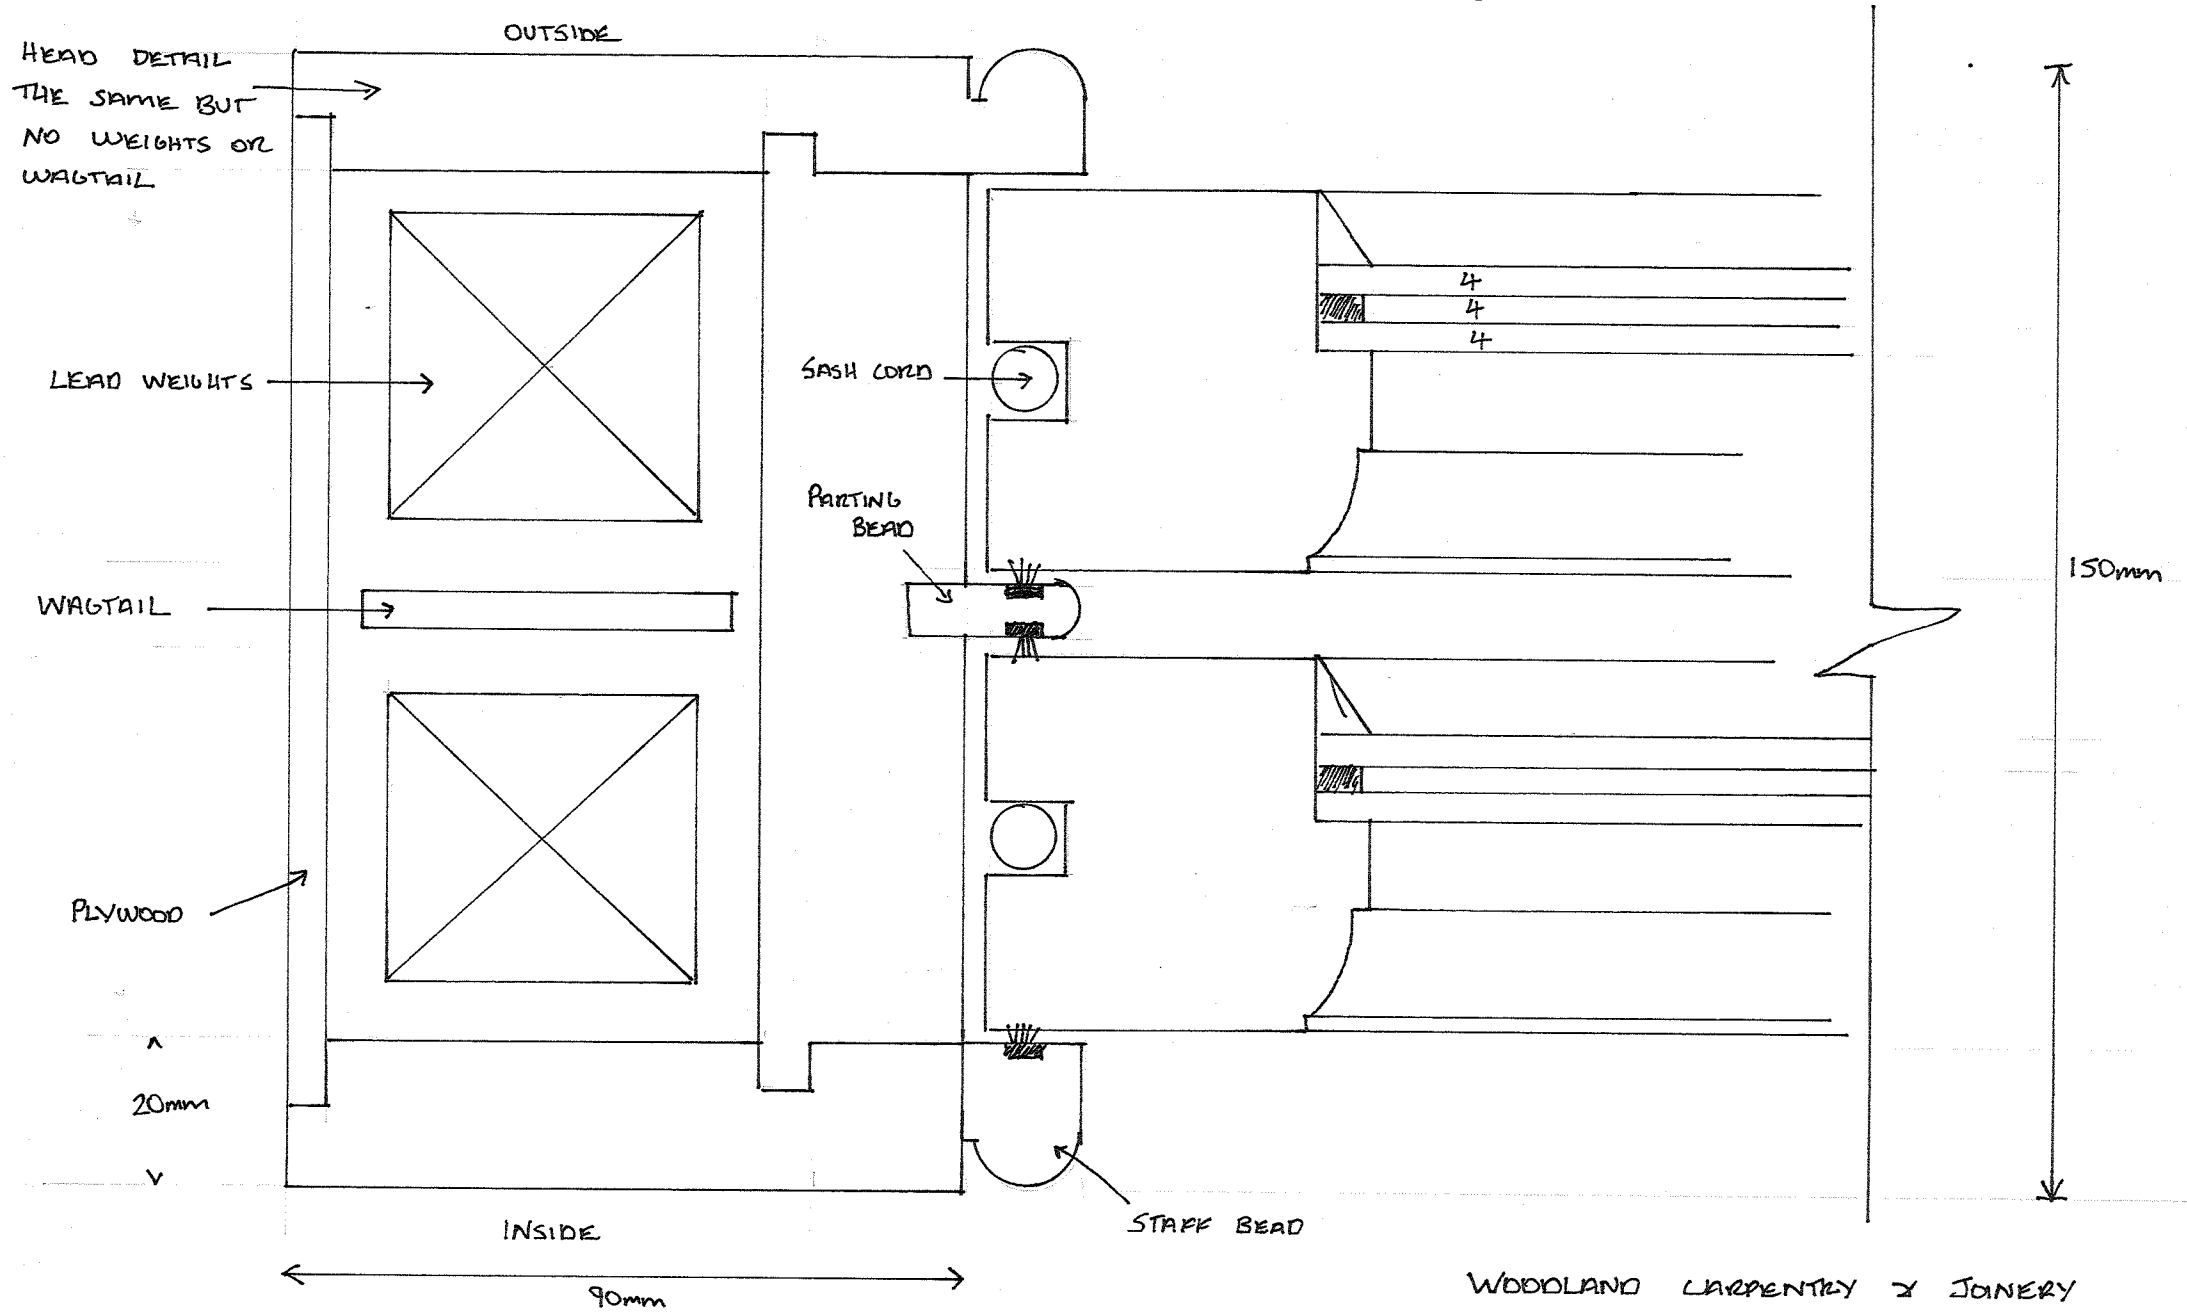

TRADITIONAL SLIDING SASH WINDOW WITH 12mm SIMULITE GLAZING

SCALE: FULL SIZE

SIDE SECTION THROUGH WINDOW

MEETING RAILS

18mm
BARK

Bottom rail

C/W

WOODLAND CARPENTRY & JOINERY

TRADITIONAL SLIDING SASH WINDOW WITH 12mm SLIMLITE GLAZING SCALE: FULL SIZE

PLAN SECTION THROUGH SIDE OF WINDOW

TRADITIONAL FLUSH CASEMENT
 WITH 12MM SLIMLITE GLAZING
 SCALE : FULL SIZE

MULLION DOTTED - - - -

ALTERNATIVE BAR DETAIL USING
 16mm DOUBLE GLAZED SEALED UNITS
 AND OUTER STOP ON BARS