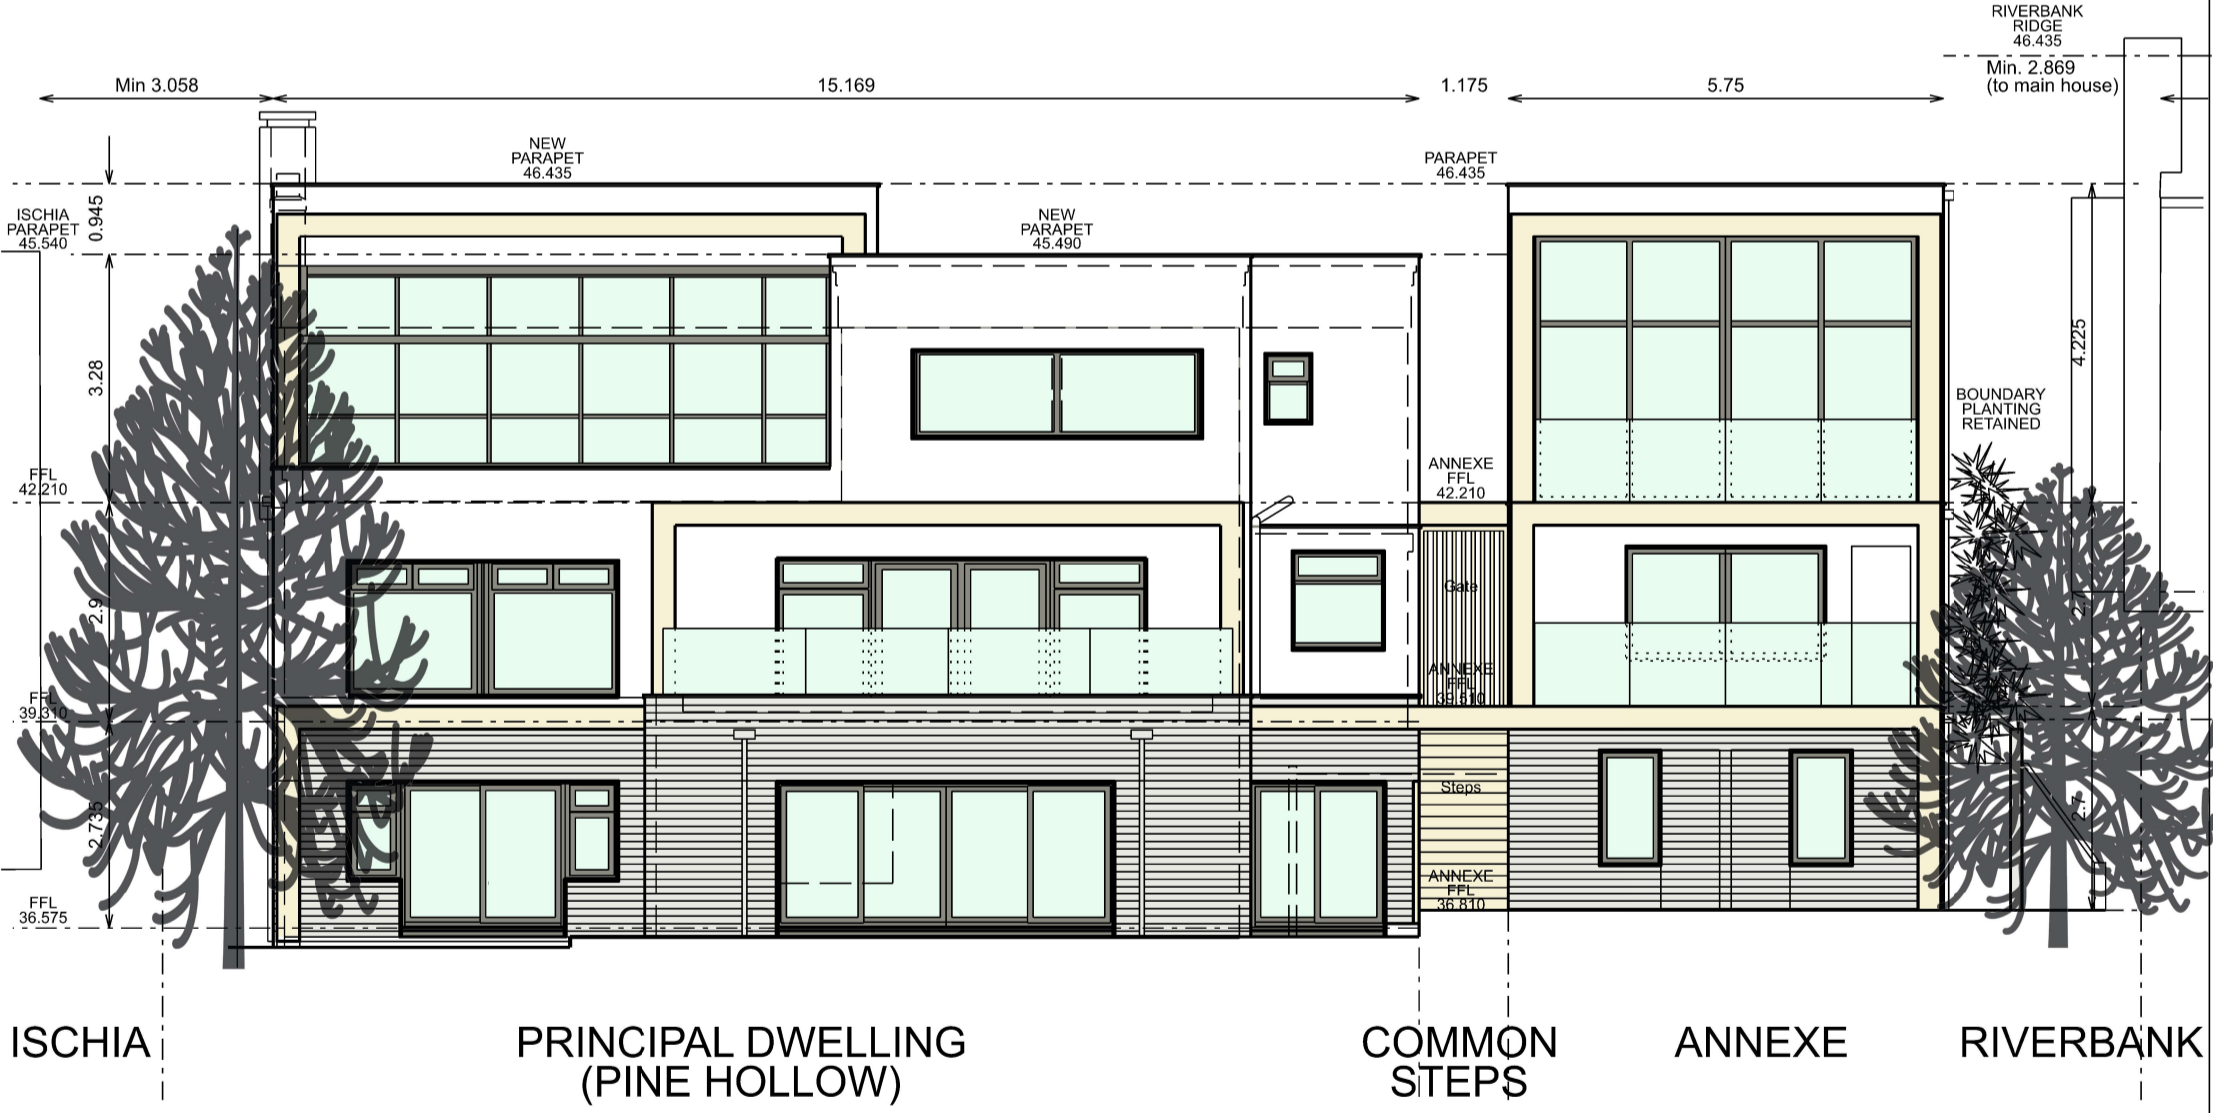

NORTH ELEVATION: PROPOSED

- MATERIALS LEGEND
- WHITE RENDER
 - SLATE (LIGHT GREY)
 - TIMBER
 - POWDER COATED ALUMINIUM (DARK GREY)
 - GLASS

PROPOSED ELEVATIONS (NORTH & SOUTH)
 DRAWING: 04B / REVISION: -

1:100 @ A3