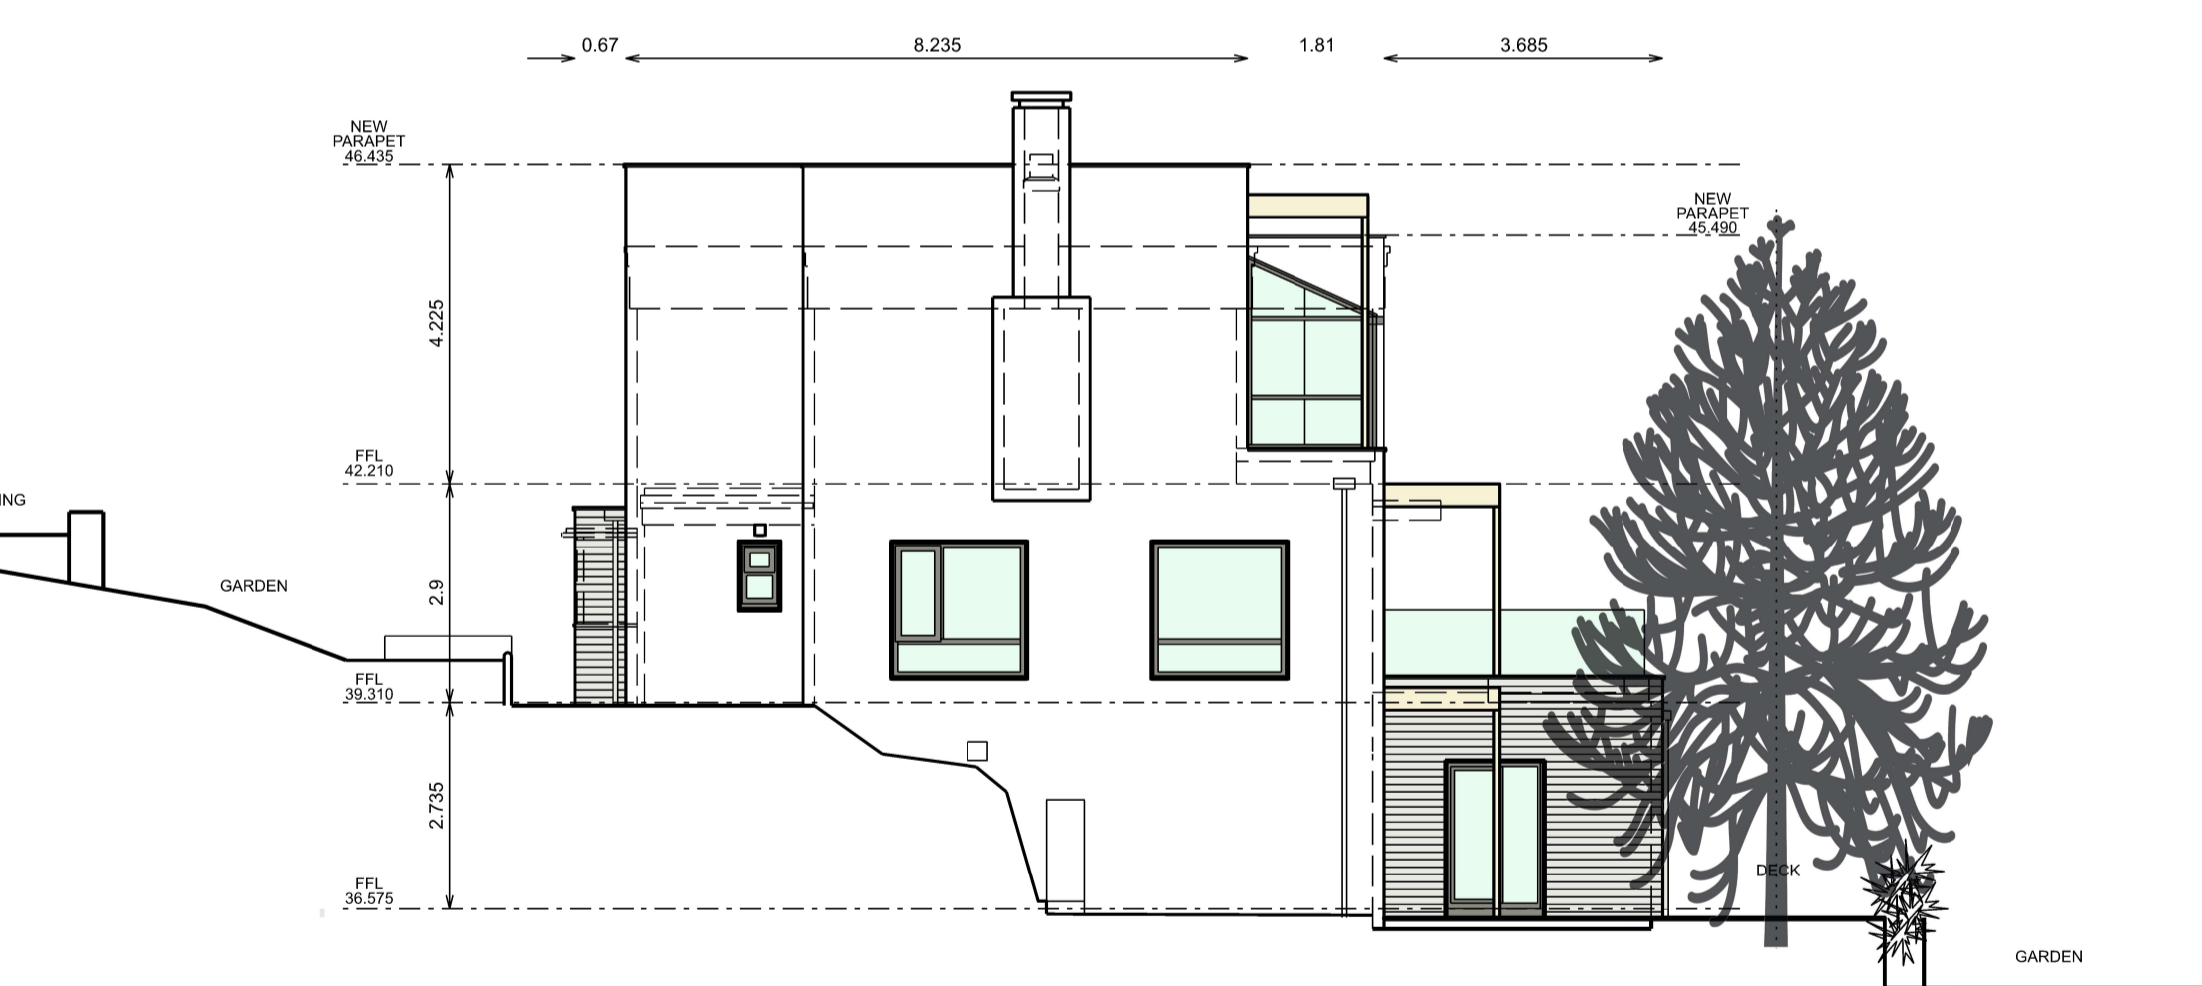

EAST ELEVATION: PROPOSED

MATERIALS LEGEND

- WHITE RENDER
- SLATE (LIGHT GREY)
- TIMBER
- POWDER COATED ALUMINIUM (DARK GREY)
- GLASS

PROPOSED ELEVATIONS (EAST & WEST)
DRAWING: 04A / REVISION: -

1:100 @ A3