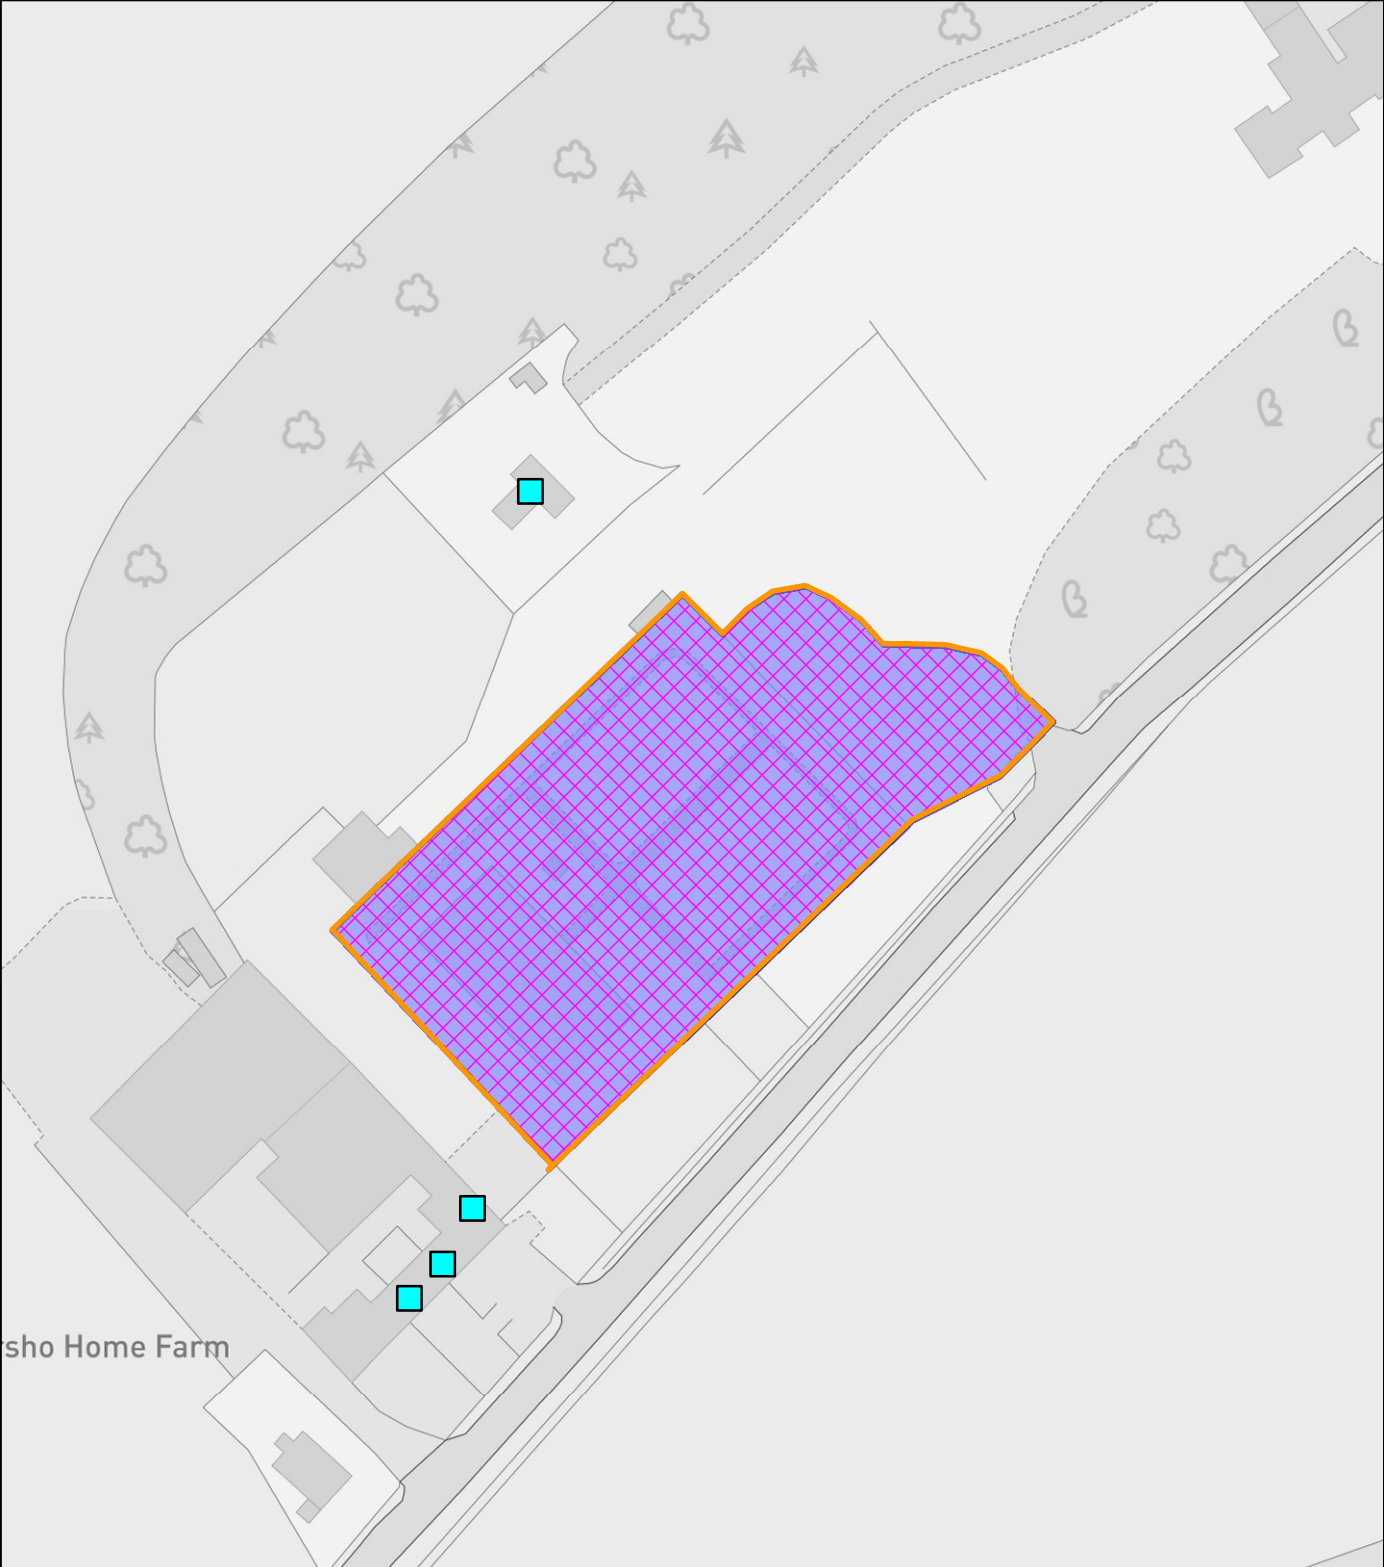

## NEIGHBOUR NOTIFICATION

Location Plan showing planning application site

This map is for Neighbour Notification ONLY. It must not be reproduced or used for any other purpose.

© Crown copyright [and database rights] 2021 OS 100016971. You are permitted to use this data solely to enable you to respond to, or interact with, the organisation that provided you with the data. You are not permitted to copy, sub-licence, distribute or sell any of this data to third parties in any form.