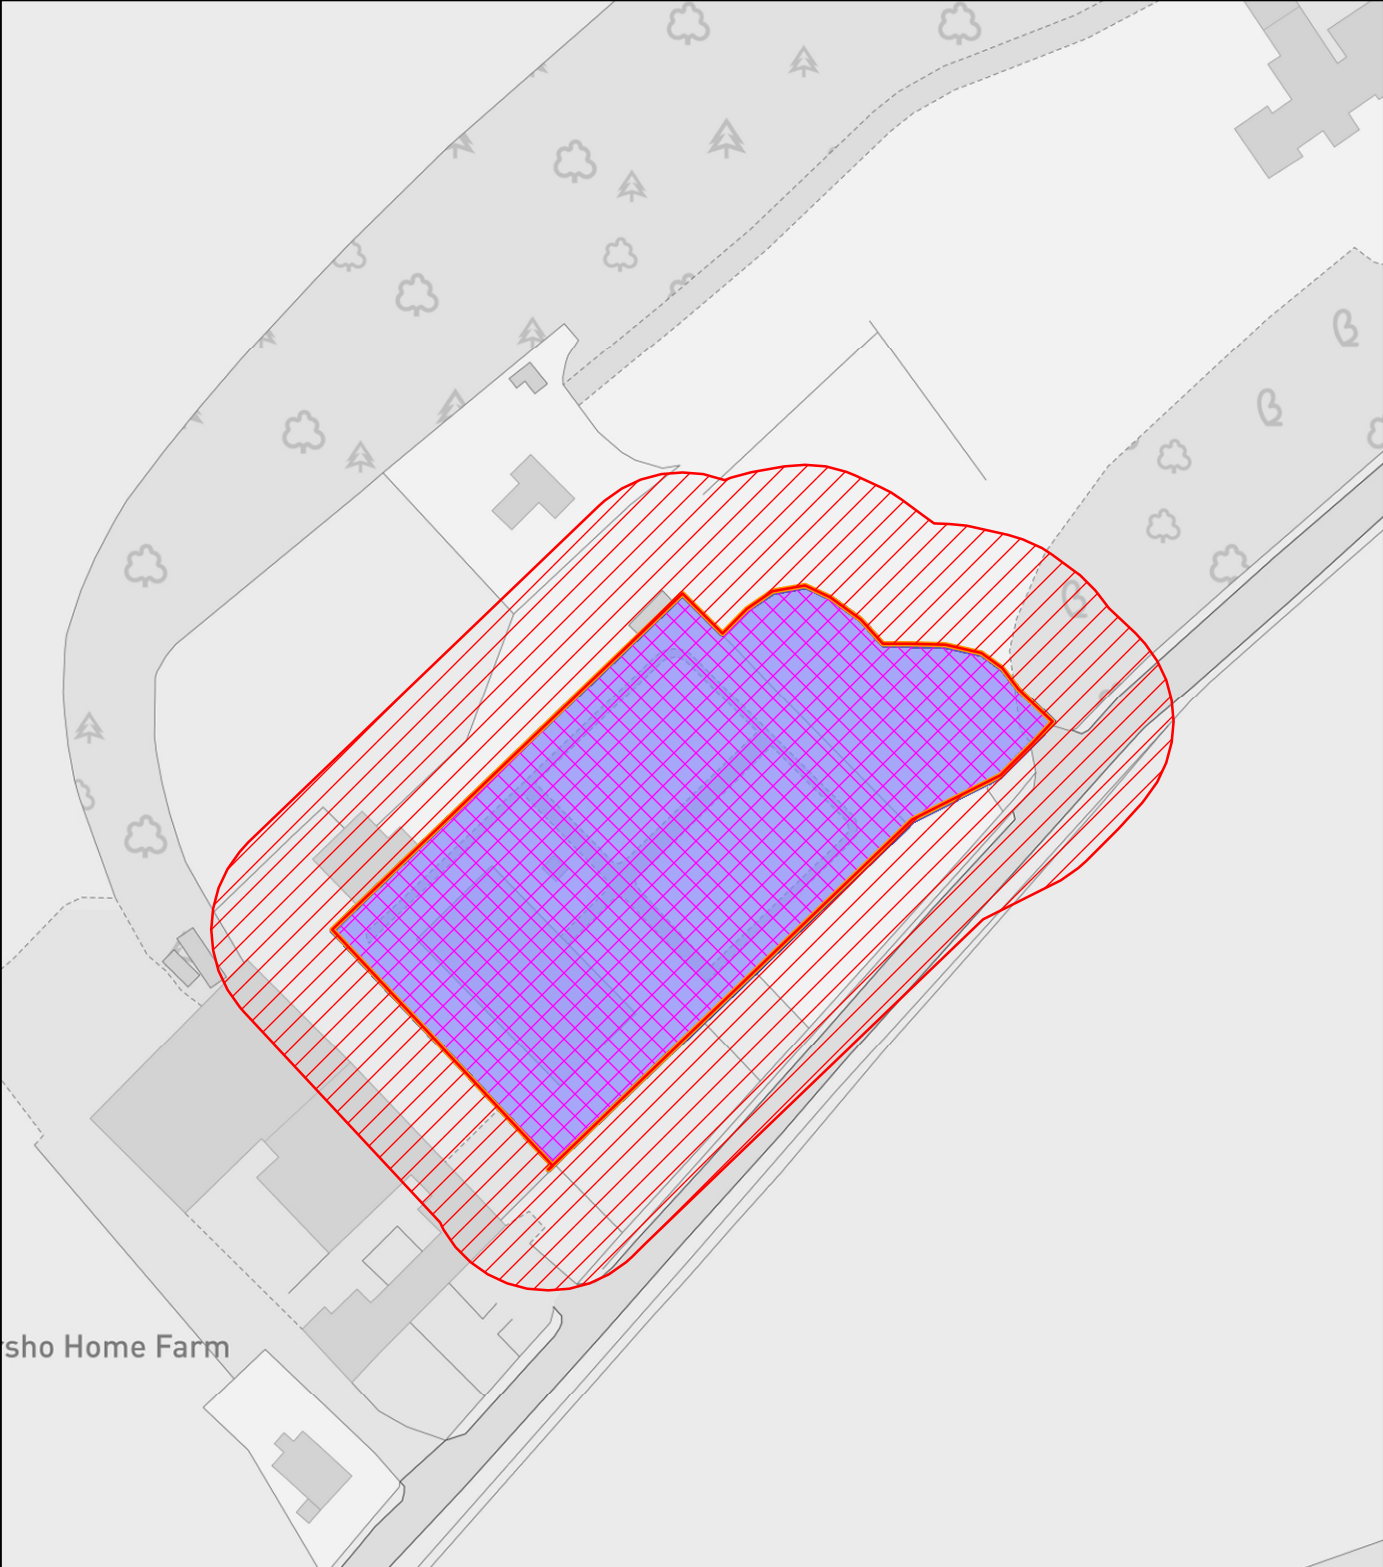

## NEIGHBOUR NOTIFICATION

Location Plan showing planning application site

This map is for Neighbour Notification ONLY. It must not be reproduced or used for any other purpose.

© Crown copyright [and database rights] 2021 OS 100016971. You are permitted to use this data solely to enable you to respond to, or interact with, the organisation that provided you with the data. You are not permitted to copy, sub-licence, distribute or sell any of this data to third parties in any form.