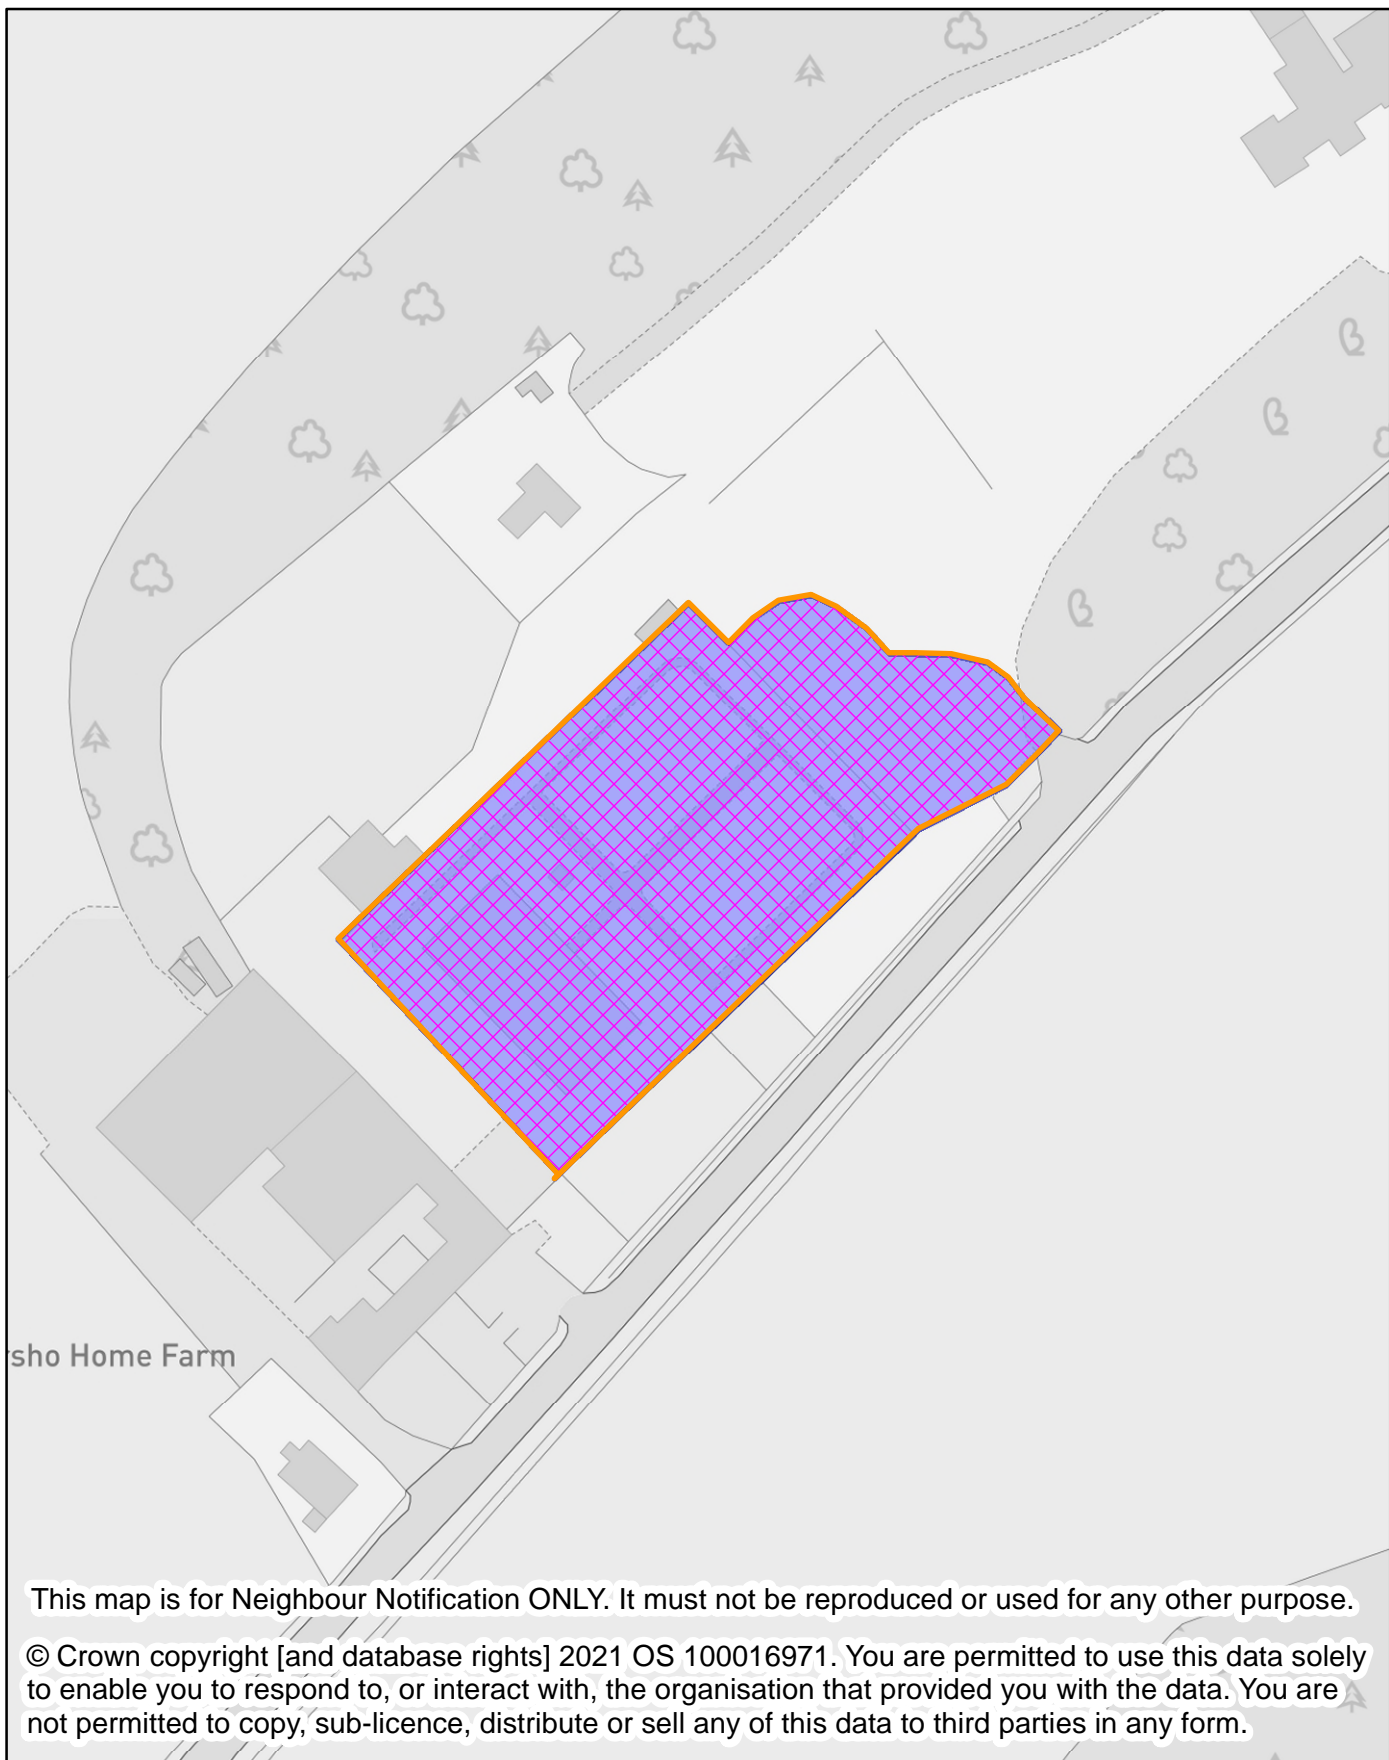

## NEIGHBOUR NOTIFICATION

Location Plan showing planning application site

This map is for Neighbour Notification ONLY. It must not be reproduced or used for any other purpose.

© Crown copyright [and database rights] 2021 OS 100016971. You are permitted to use this data solely to enable you to respond to, or interact with, the organisation that provided you with the data. You are not permitted to copy, sub-licence, distribute or sell any of this data to third parties in any form.