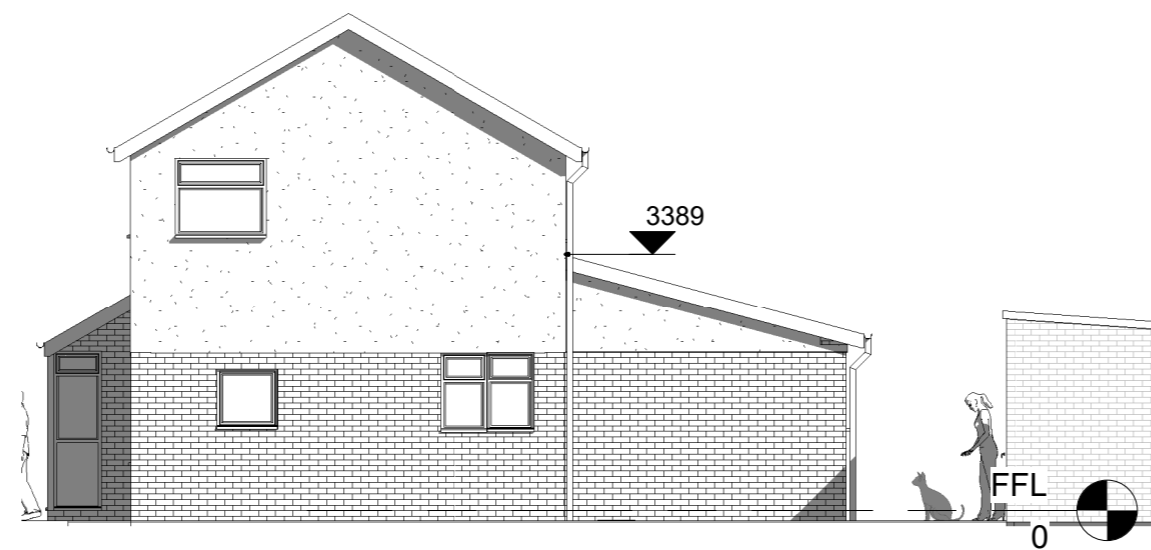

2 REAR  
1 : 100

3 SIDE  
1 : 100

4 SIDE PARTY  
1 : 100

7 0\_grd FFL Proposed  
1 : 100

5 3D Rear  
new rear single storey extension

6 Front 3D

Dwg at A2  
0 1 2 3 4  
5m long scale at 1:100

rev	date	description	
		Planning	Building Regs
<b>Maison Design</b>			
architectural practice			
25 Caldicot Road		tel 01291 422712	
Rogiet		E mail	
Monmouthshire		mark@maisondesign.biz	
NP26 3SE		WEB www.maisondesign.biz	
Copyright of this drawing or part thereof is by Maison Design and not to be copied			
Project		Proposed Layout	
Name		Emma Solman	
		3 Buckland Close	
		Rogiet NP26 3SN	
Date	May 2021	MH-8580	