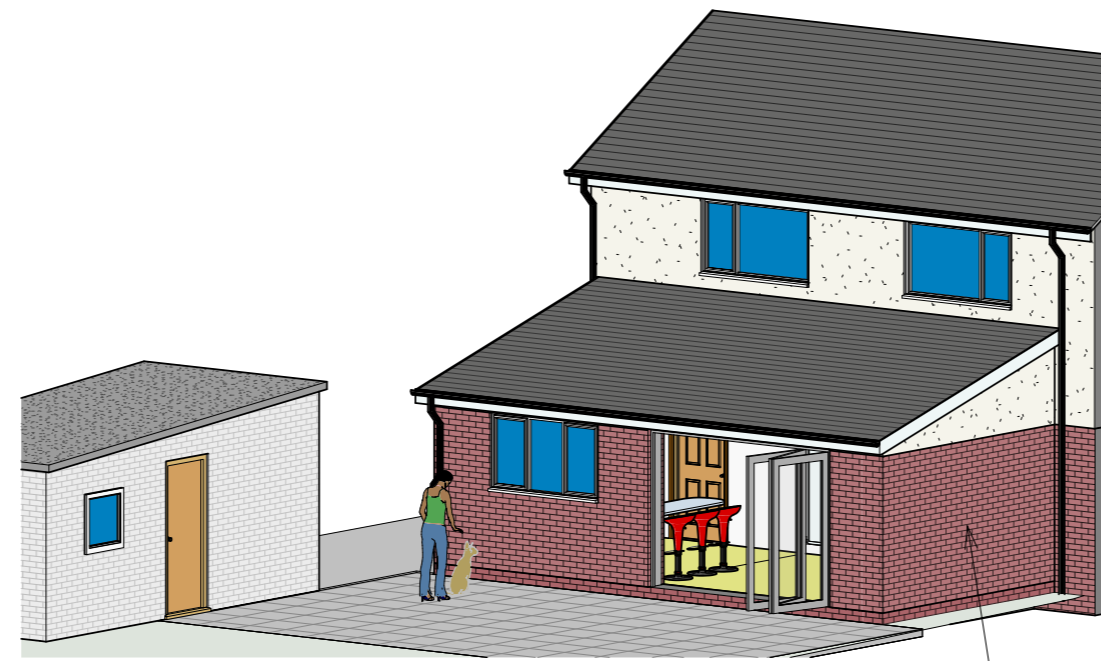

2 REAR  
1 : 100

3 SIDE  
1 : 100

4 SIDE PARTY  
1 : 100

7 0\_grd FFL Proposed  
1 : 100

5 3D Rear  
new rear single storey extension

6 Front 3D

Dwg at A2  
0 1 2 3 4  
5m long scale at 1:100

rev	date	description	
		Planning	Building Regs
<b>Maison Design</b>			
architectural practice			
25 Caldicot Road		tel 01291 422712	
Rogiet		E mail	
Monmouthshire		mark@maisondesign.biz	
NP26 3SE		WEB www.maisondesign.biz	
Copyright of this drawing or part thereof is by Maison Design and not to be copied			
Project		Proposed Layout	
Name		Emma Solman	
		3 Buckland Close	
		Rogiet NP26 3SN	
Date	May 2021	MH-8580	