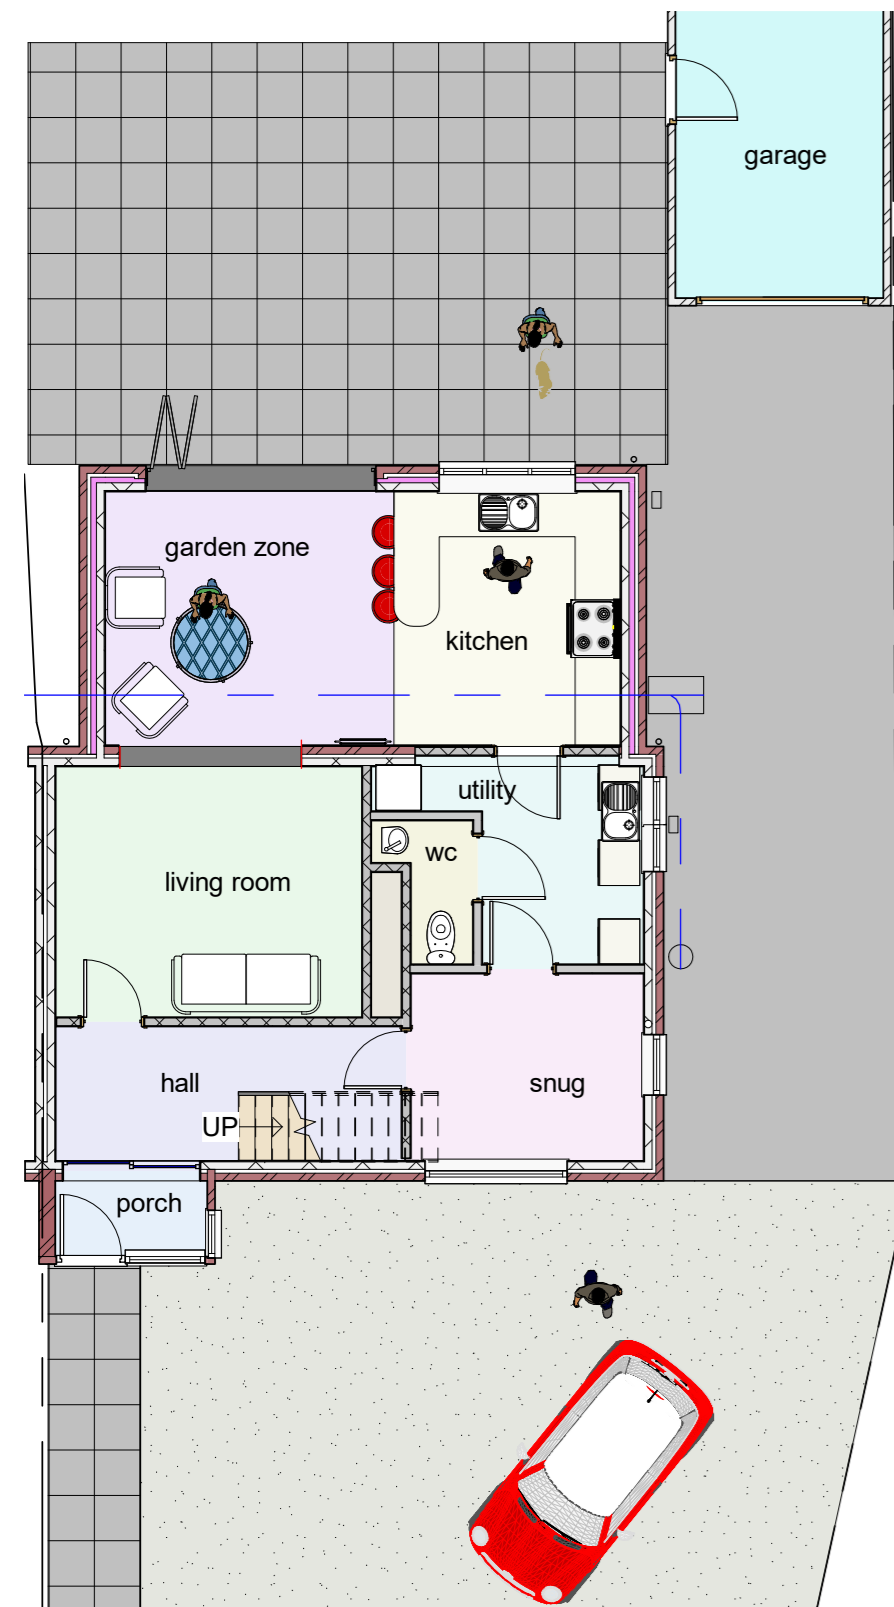

2 REAR  
1 : 100

3 SIDE  
1 : 100

4 SIDE PARTY  
1 : 100

7 0\_grd FFL Proposed  
1 : 100

5 3D Rear  
new rear single storey extension

6 Front 3D

Dwg at A2  
0 1 2 3 4  
5m long scale at 1:100

rev	date	description	
		Planning	Building Regs
<b>Maison Design</b>			
architectural practice			
25 Caldicot Road		tel 01291 422712	
Rogiet		E mail	
Monmouthshire		mark@maisondesign.biz	
NP26 3SE		WEB www.maisondesign.biz	
Copyright of this drawing or part thereof is by Maison Design and not to be copied			
Project		Proposed Layout	
Name		Emma Solman	
		3 Buckland Close	
		Rogiet NP26 3SN	
Date	May 2021	MH-8580	