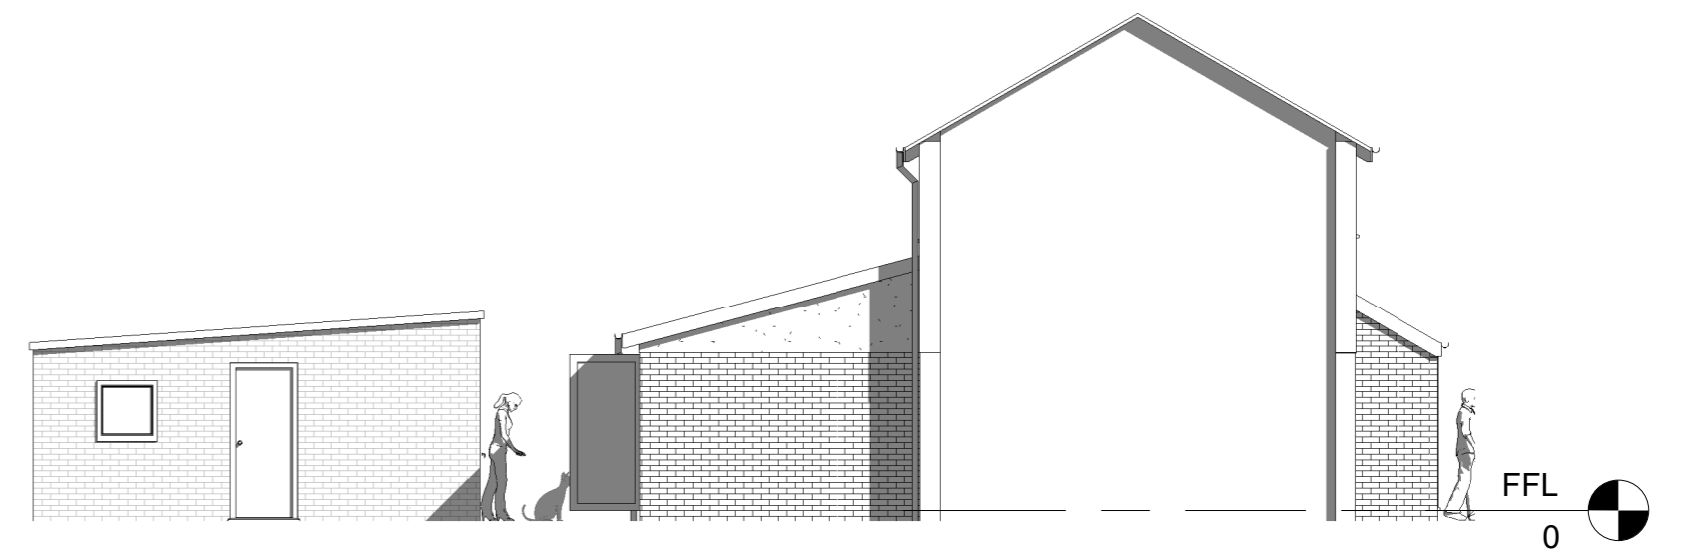

2 REAR  
1 : 100

3 SIDE  
1 : 100

4 SIDE PARTY  
1 : 100

7 0\_grd FFL Proposed  
1 : 100

5 3D Rear  
new rear single storey extension

6 Front 3D

Dwg at A2  
0 1 2 3 4  
5m long scale at 1:100

rev	date	description	
		Planning	Building Regs
<b>Maison Design</b>			
architectural practice			
25 Caldicot Road		tel 01291 422712	
Rogiet		E mail	
Monmouthshire		mark@maisondesign.biz	
NP26 3SE		WEB www.maisondesign.biz	
Copyright of this drawing or part thereof is by Maison Design and not to be copied			
Project		Proposed Layout	
Name		Emma Solman	
		3 Buckland Close	
		Rogiet NP26 3SN	
Date	May 2021	MH-8580	