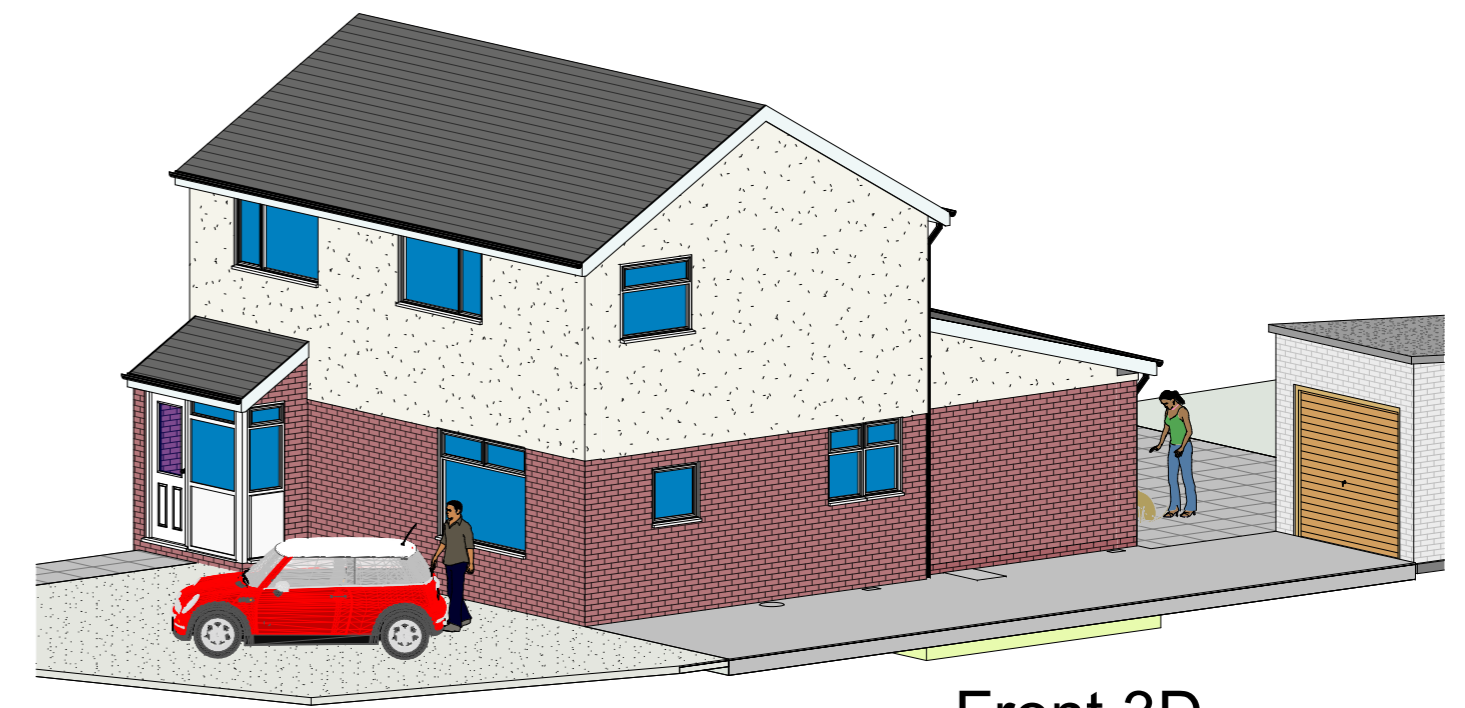

2 REAR  
1 : 100

3 SIDE  
1 : 100

4 SIDE PARTY  
1 : 100

7 0\_grd FFL Proposed  
1 : 100

5 3D Rear  
new rear single storey extension

6 Front 3D

Dwg at A2  
0 1 2 3 4  
5m long scale at 1:100

rev	date	description	
		Planning	Building Regs
<b>Maison Design</b>			
architectural practice			
25 Caldicot Road		tel 01291 422712	
Rogiet		E mail	
Monmouthshire		mark@maisondesign.biz	
NP26 3SE		WEB www.maisondesign.biz	
Copyright of this drawing or part thereof is by Maison Design and not to be copied			
Project		Proposed Layout	
Name		Emma Solman	
		3 Buckland Close	
		Rogiet NP26 3SN	
Date	May 2021	MH-8580	