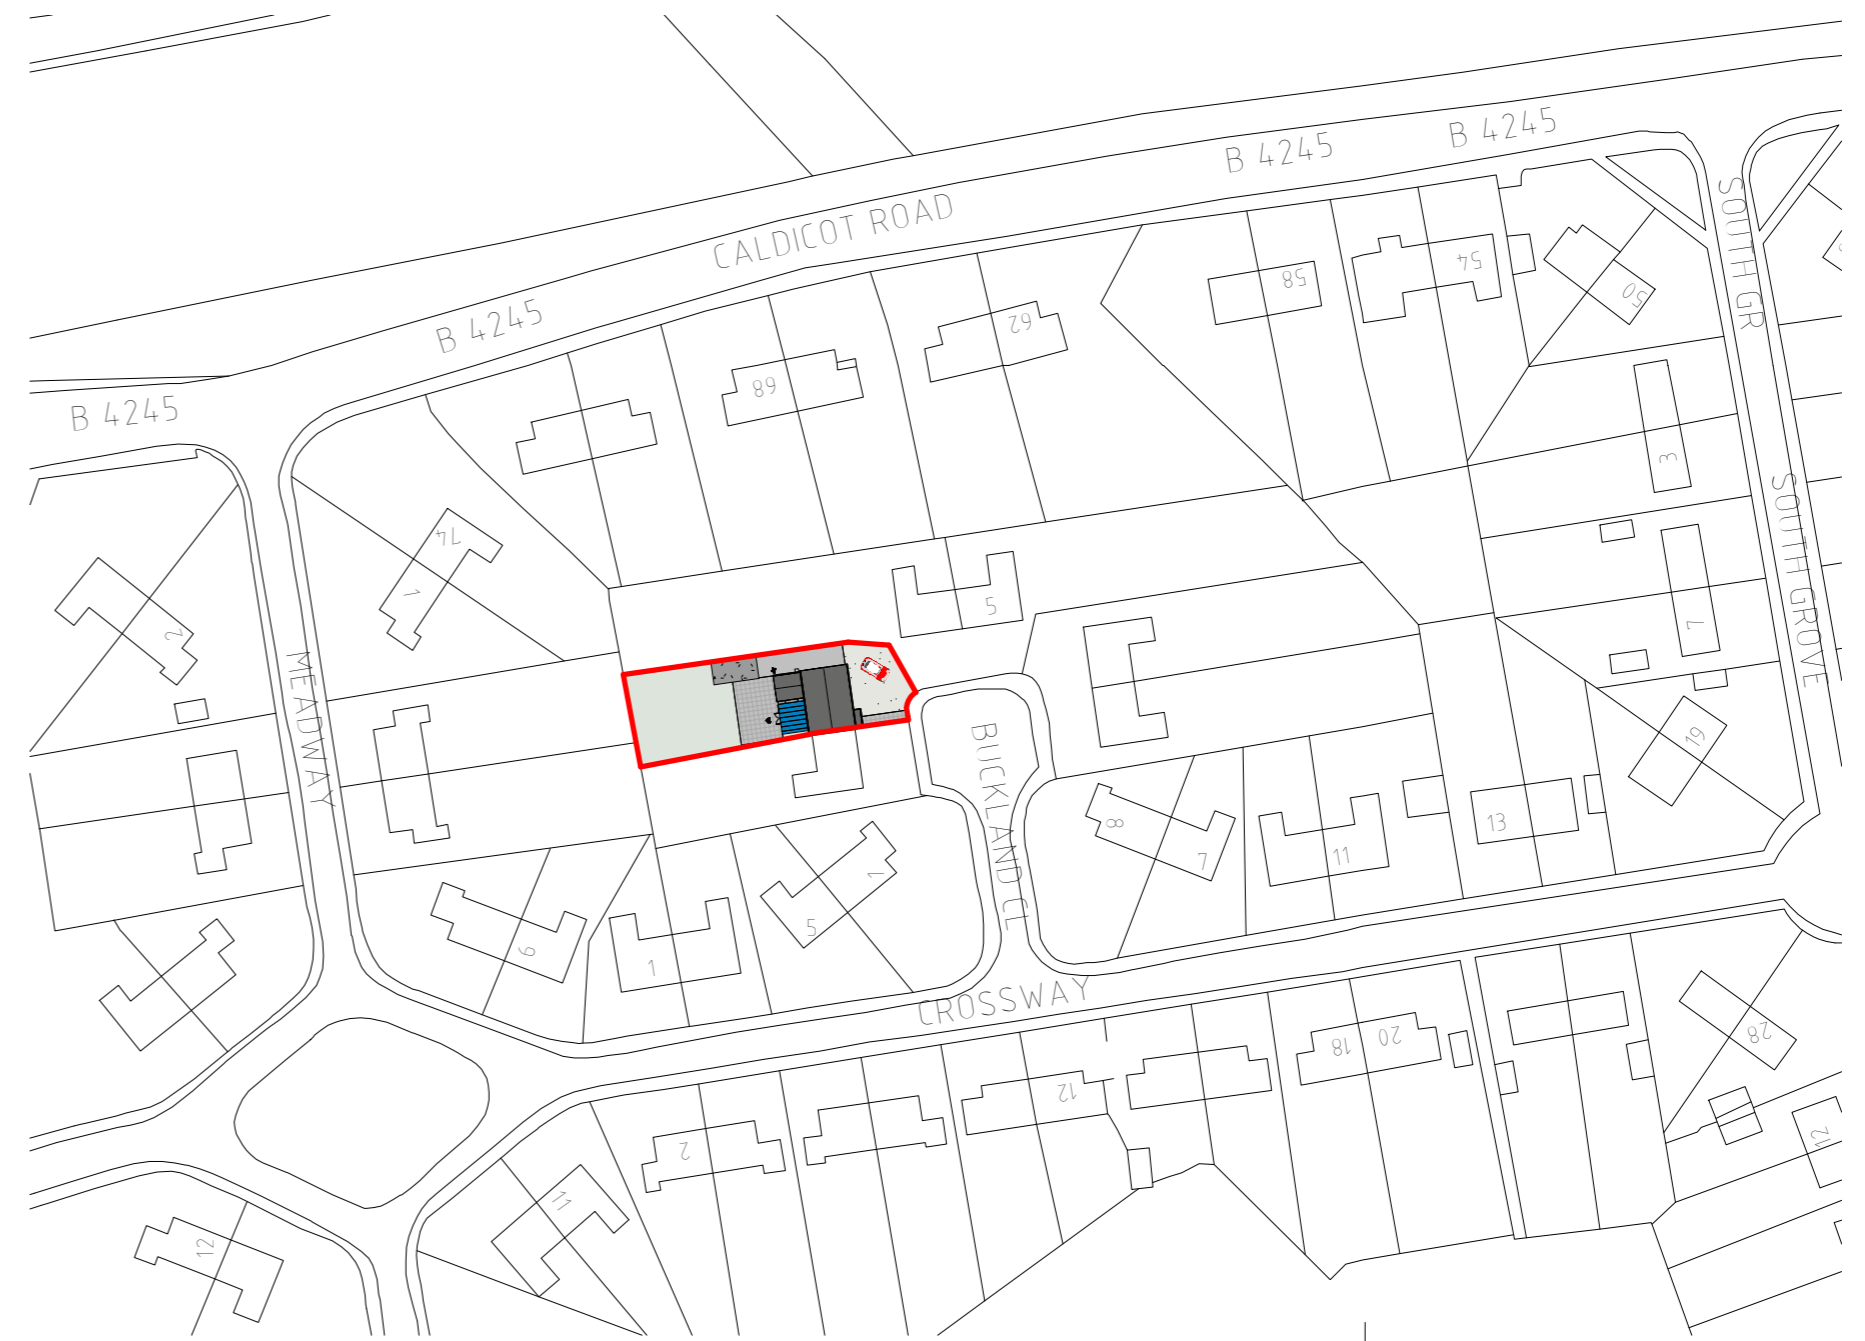

2 Site Project North  
1 : 500

1 Site True North  
1 : 1000

Dwg at A2  
0 1 2 3 4  
5m long scale at 1:100

rev	date	description
Planning		Building Regs
<b>Maison Design</b>		
architectural practice		
25 Caldicot Road Rogiet Monmouthshire NP26 3SE		tel 01291 422712 E mail mark@maisondesign.biz WEB www.maisondesign.biz
<small>Copyright of this drawing or part thereof is by Maison Design and not to be copied</small>		
Project	Existing Site Plan	
Name	Emma Solman 3 Buckland Close Rogiet NP26 3SN	
Date	May 2021	MH-8577