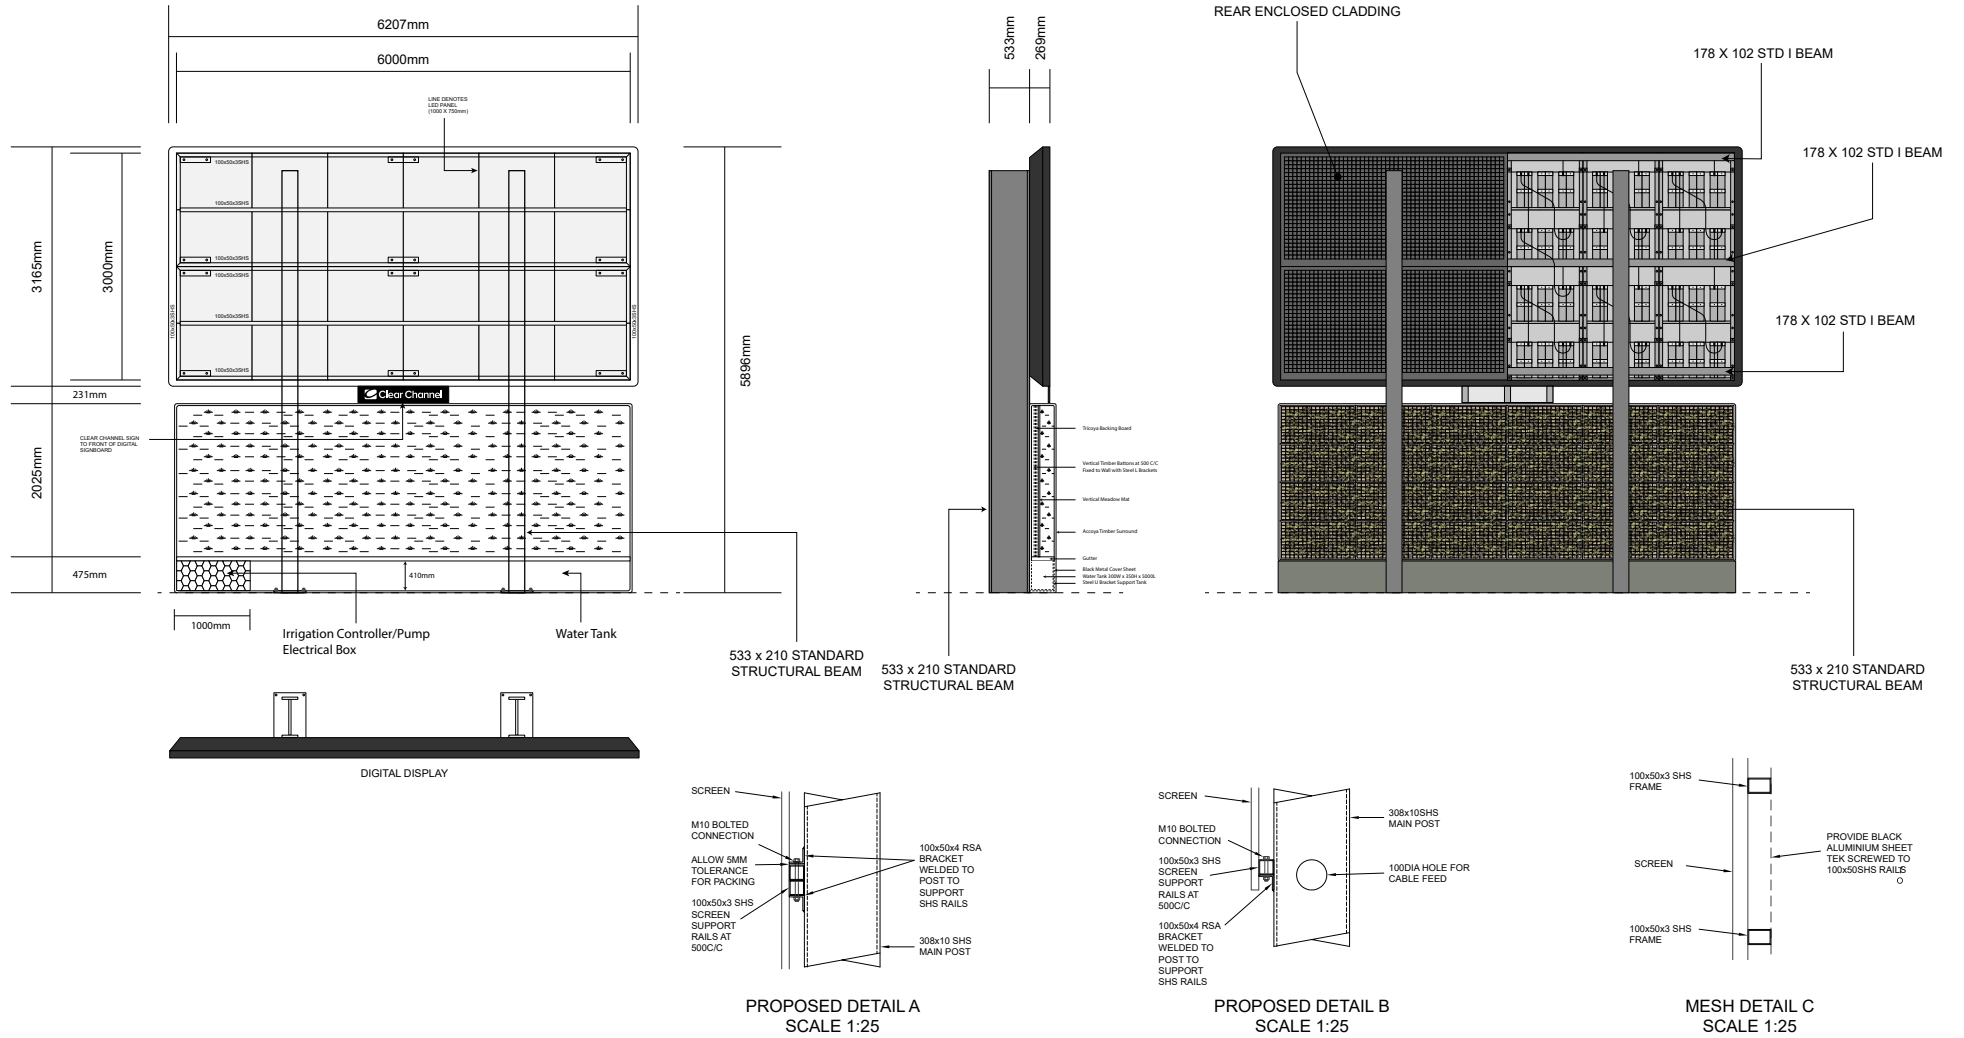

LED DIGITAL 48 SHEET WITH VERTICAL MEADOW - FREESTANDING

Site:
Land South of Pallion New Road, Sunderland SR4 6AJ

Title:
Proposed Specifications

Date:
11/06/2021

Dwg. No.:
PY4067/008

Rev:

Scale: 1:100@A4