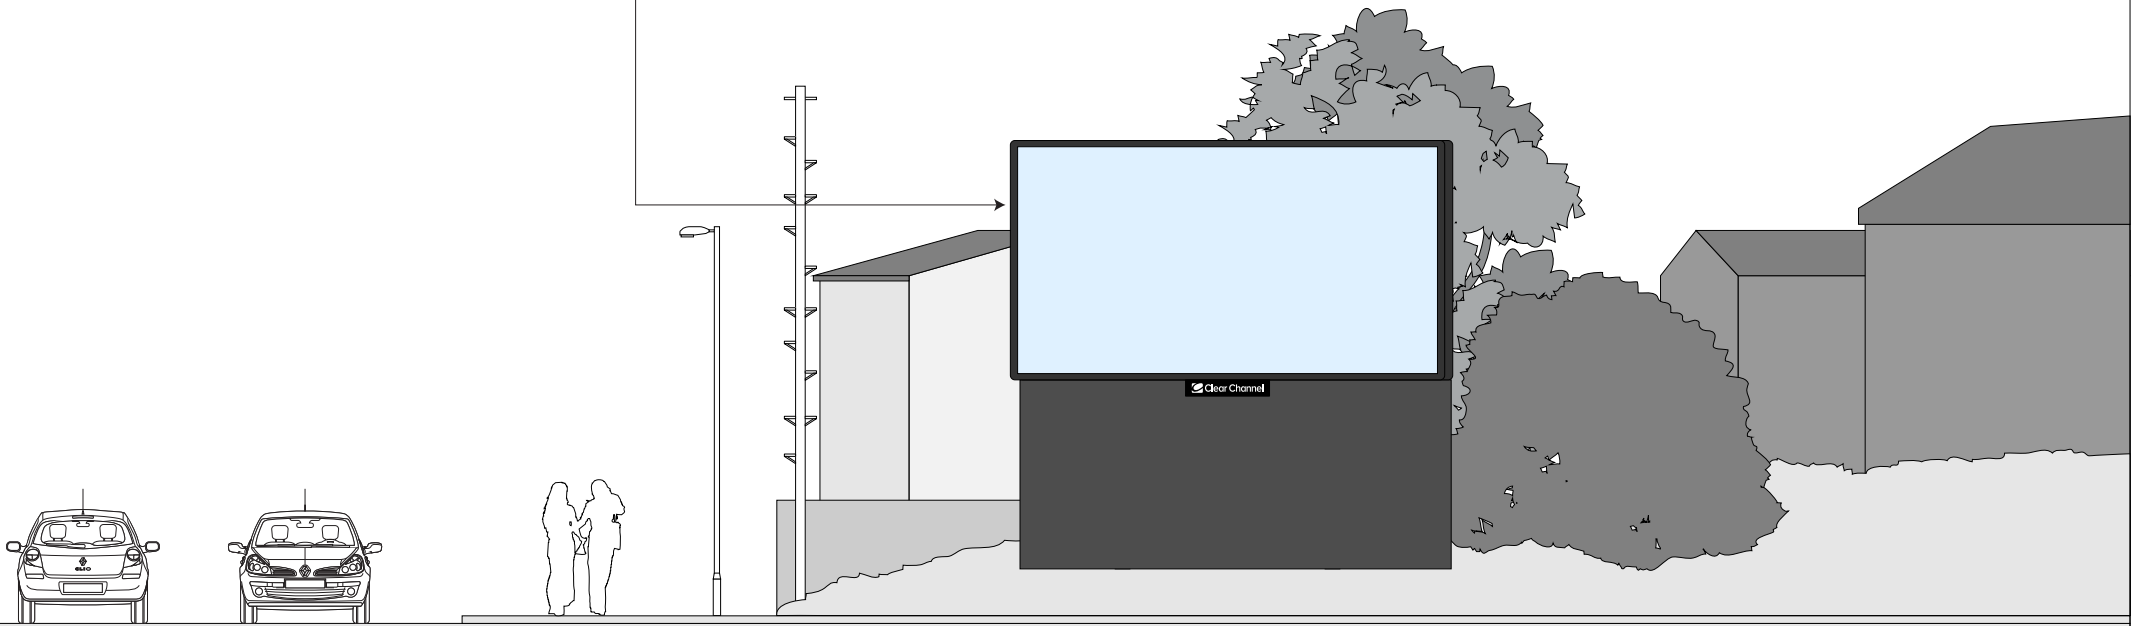

Proposed Digital 48 Display A
(to replace existing 48 sheet panel)

PALLION NEW ROAD

Site:
Land South of Pallion New Road, Sunderland SR4 6AJ

Title:
Proposed West Elevation

Date:
11/06/2021

Dwg. No.:
PY4067/005

Rev:

Scale: 1:100@A4