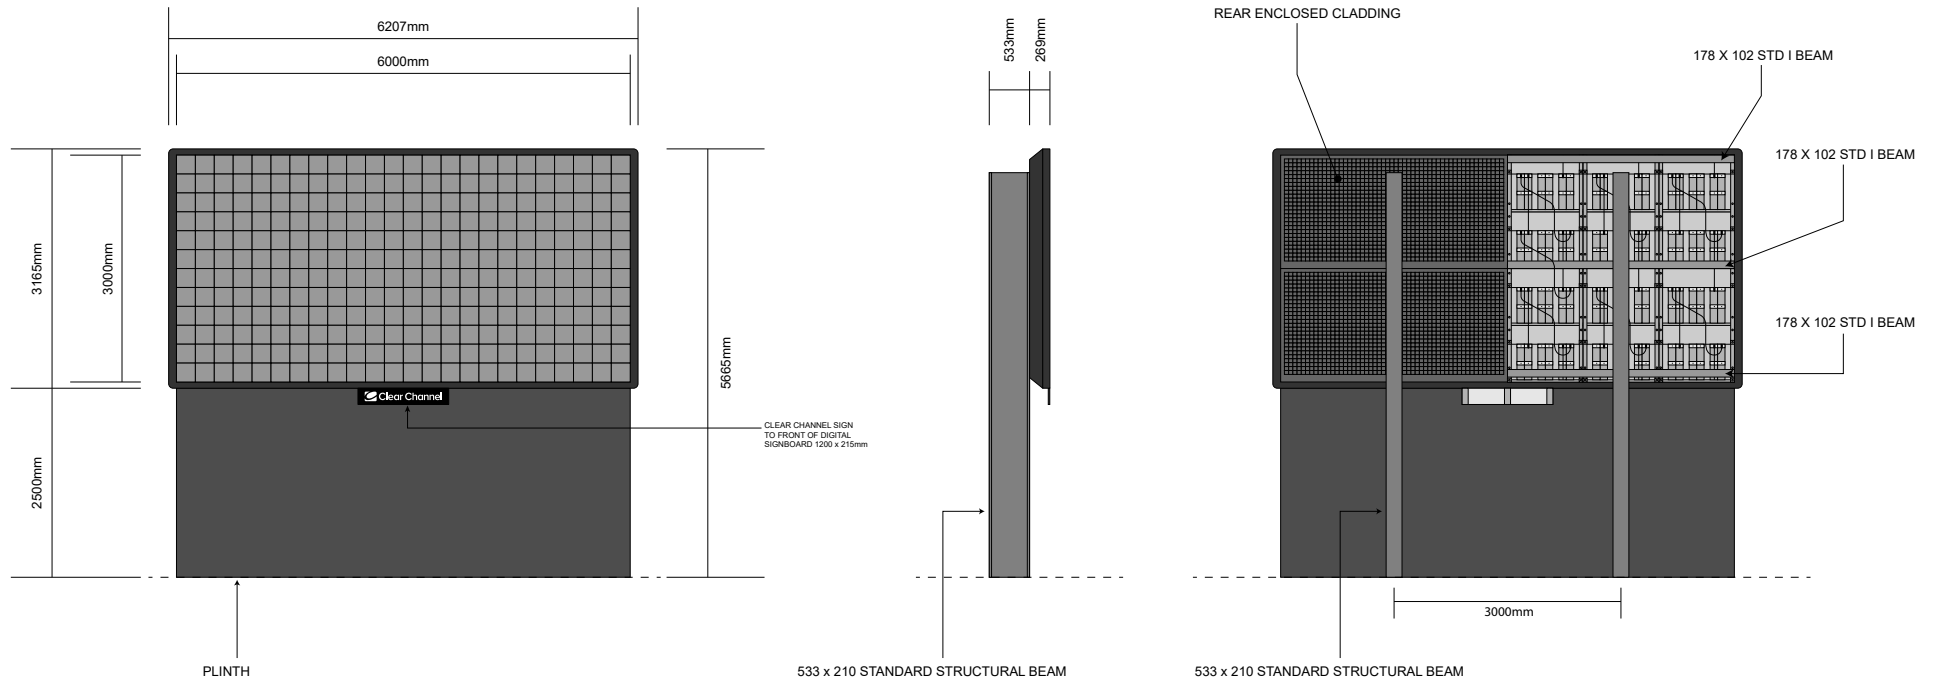

# LED DIGITAL 48 SHEET - FREESTANDING

PROPOSED DETAIL A  
SCALE 1:25

MESH DETAIL B  
SCALE 1:25