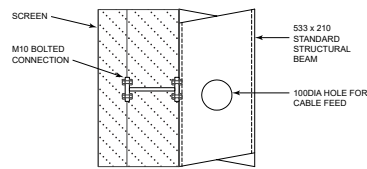

# LED DIGITAL 48 SHEET - FREESTANDING

PROPOSED DETAIL A  
SCALE 1:25

MESH DETAIL B  
SCALE 1:25