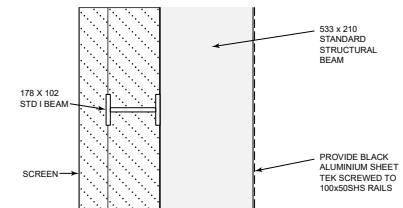

# LED DIGITAL 48 SHEET - FREESTANDING

PROPOSED DETAIL A  
SCALE 1:25

MESH DETAIL B  
SCALE 1:25