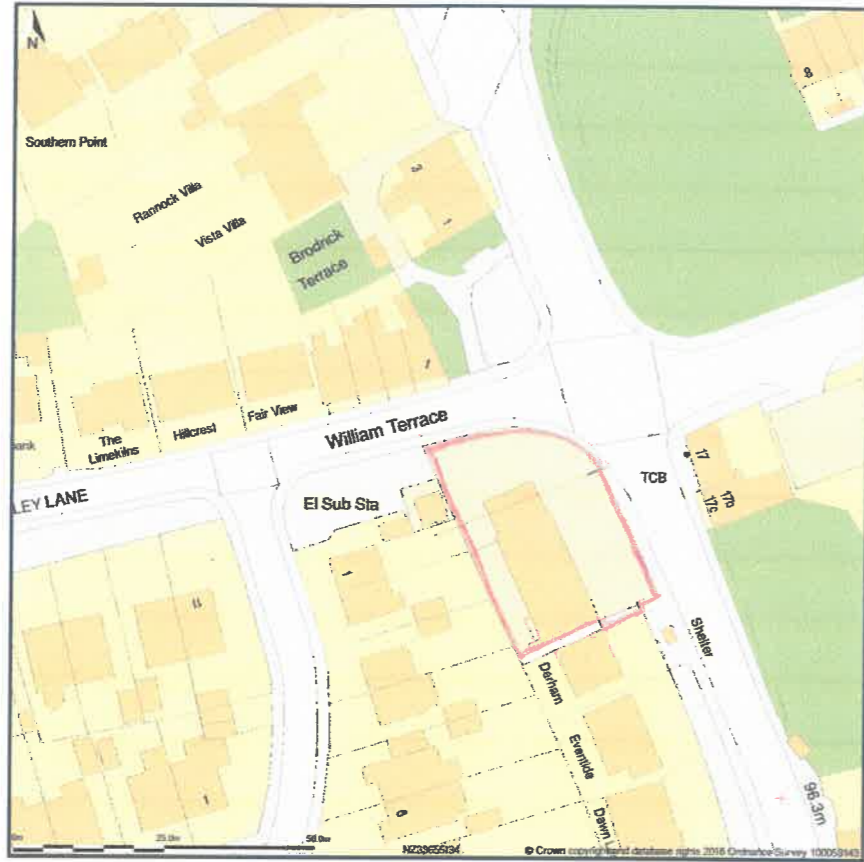

Mamas Kitchen, Houghton Road, Newbottle, Houghton-le-spring, Sunderland, DH4 4EF

Site Plan shows area bounded by: 433582.73, 551274.26 433724.15, 551415.7 (at a scale of 1:1250), OSGridRef: NZ33655134. The representation of a road, track or path is no evidence of a right of way. The representation of features as lines is no evidence of a property boundary.

Produced on 1st Nov 2018 from the Ordnance Survey National Geographic Database and incorporating surveyed revision available at this date. Reproduction in whole or part is prohibited without the prior permission of Ordnance Survey. © Crown copyright 2018. Supplied by www.buyaplan.co.uk a licensed Ordnance Survey partner (100053143). Unique plan reference: #00293689-EAFC5E