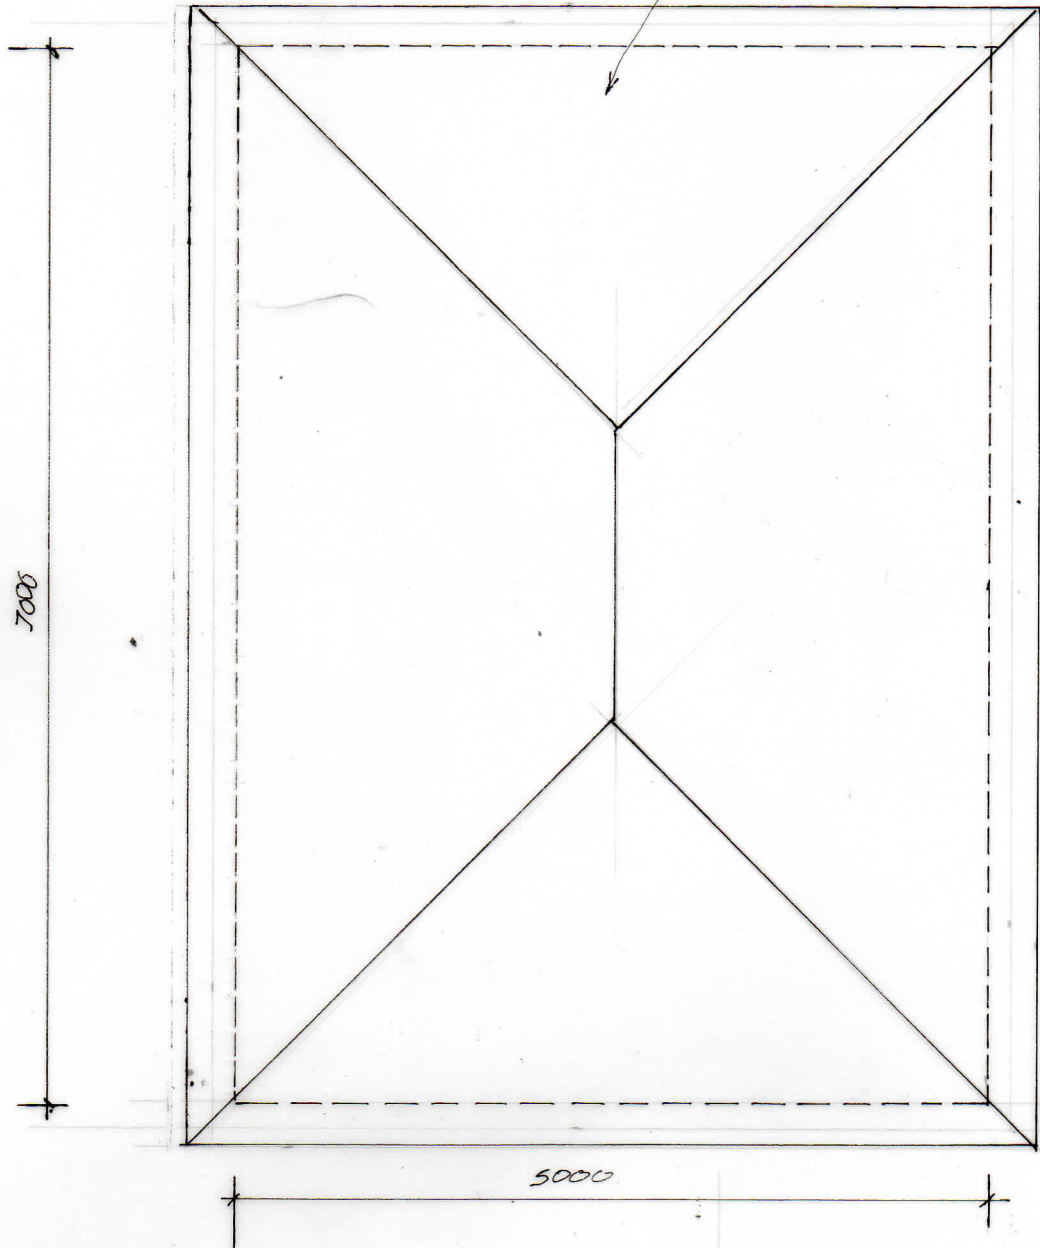

Green Roofing fall

Picked Piece, Bryants Bottom R  
Great Missenden, Bucks  
HP16 9RN

Household Shed

Roof Plan

DATE	REVISION	FAV.	DATE Aug 2020	SCALE 1:50	DRG No 20/08/3 rev.
------	----------	------	------------------	---------------	------------------------