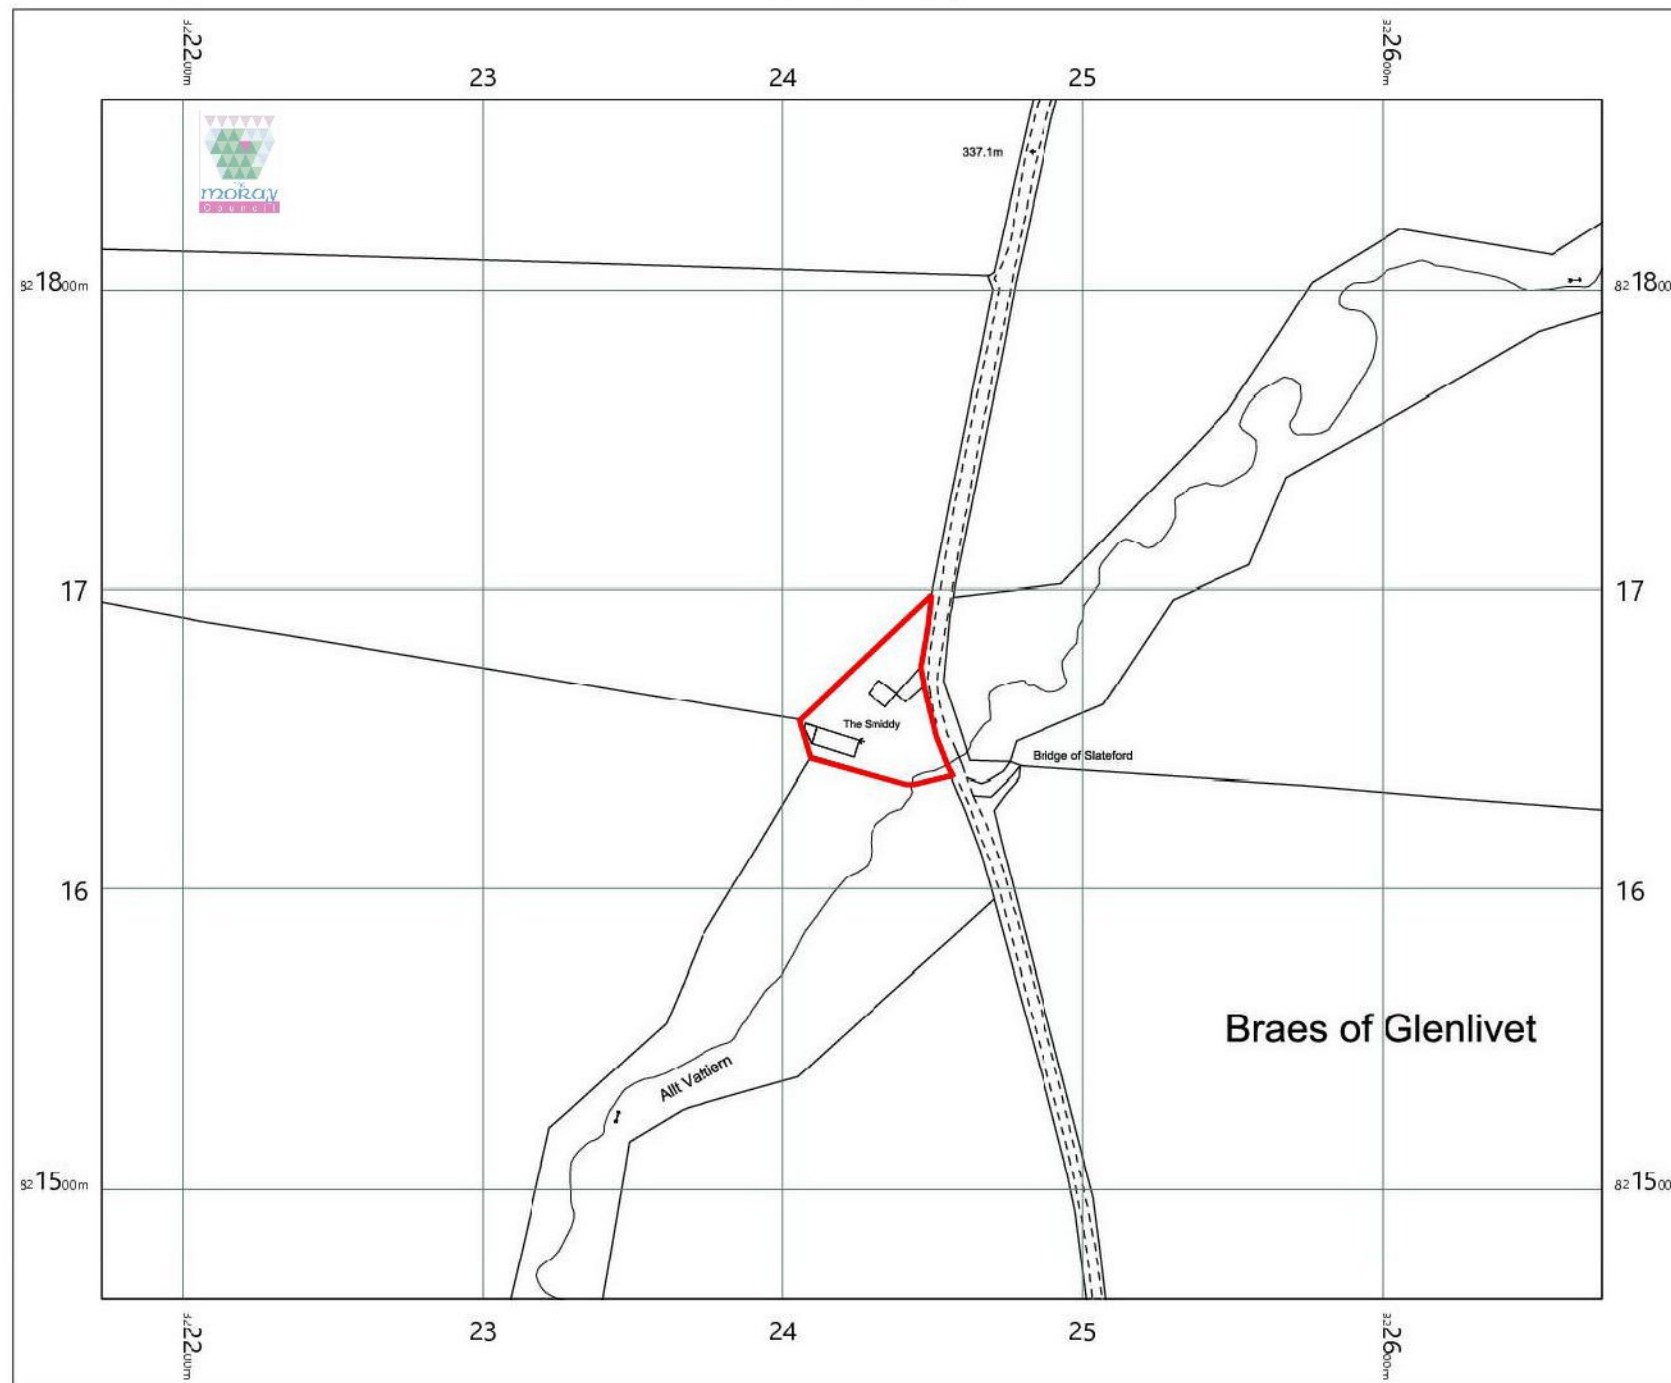

### The Old Smiddy

REV	DATE

PROJECT  
THE OLD SMIDDY  
CHAPELTOWN OF GLENLIVET

TITLE  
LOCATION PLAN

**MATT HAMLETT**  
ARCHITECTURE + DESIGN

Little Mockbeggar  
Woodside Avenue  
GRANTOWN ON SPBY PH26 3JR

Mob. 07704459922  
E-mail matt@hamlett-architecture.com

SCALE 1:2500

DATE 2.06.21

DRAWING NO. PL01