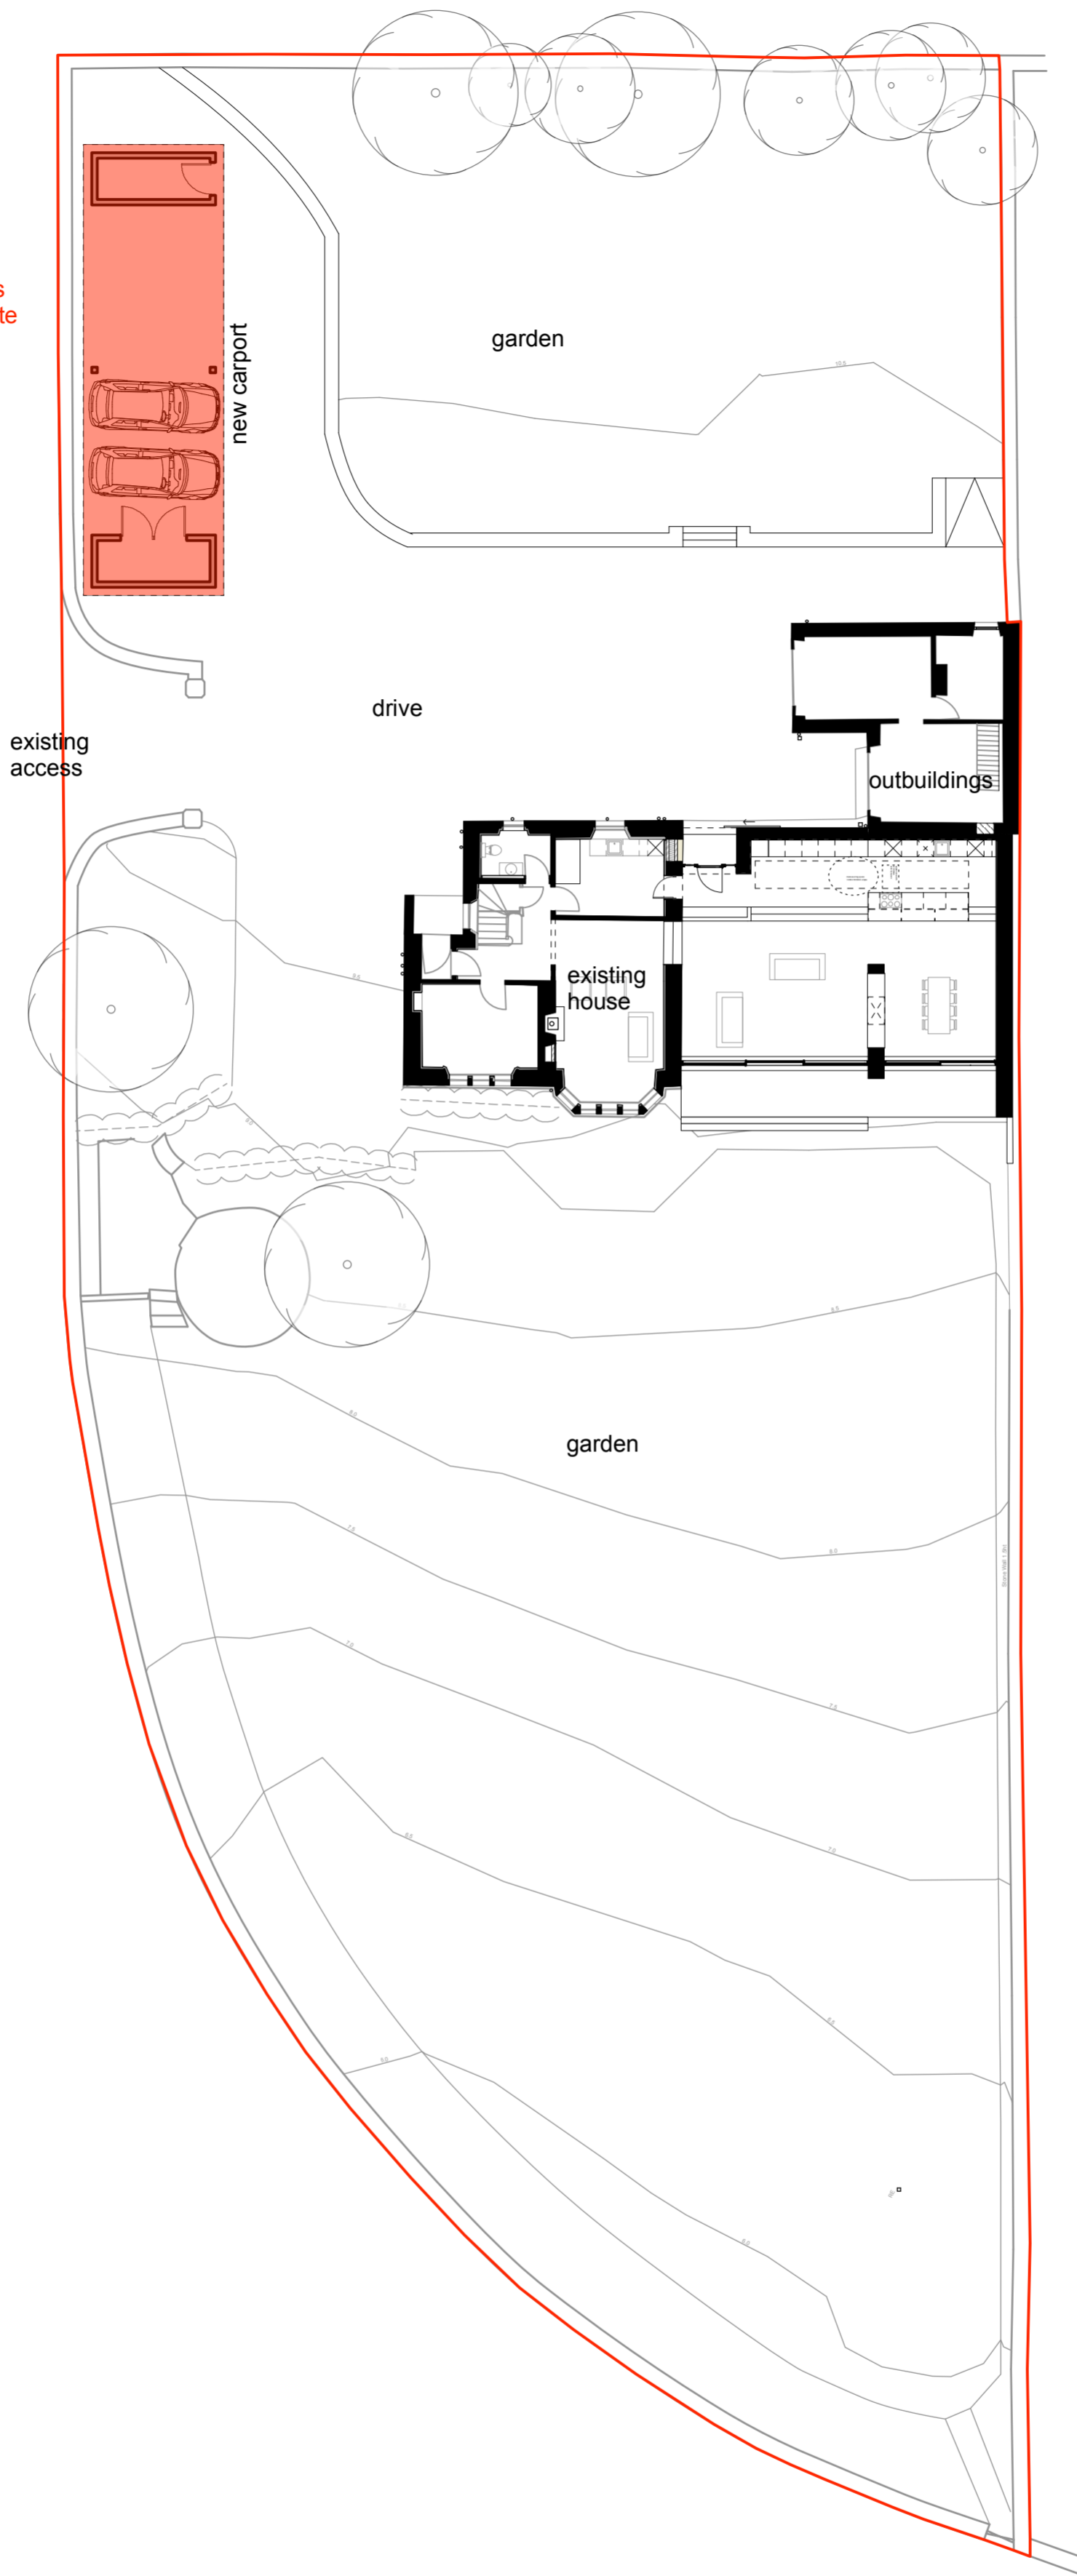

Ardrossan Road

no changes  
to rest of site  
under this  
application

Site area = 0.68 acres

Proposed Site Plan 1:200