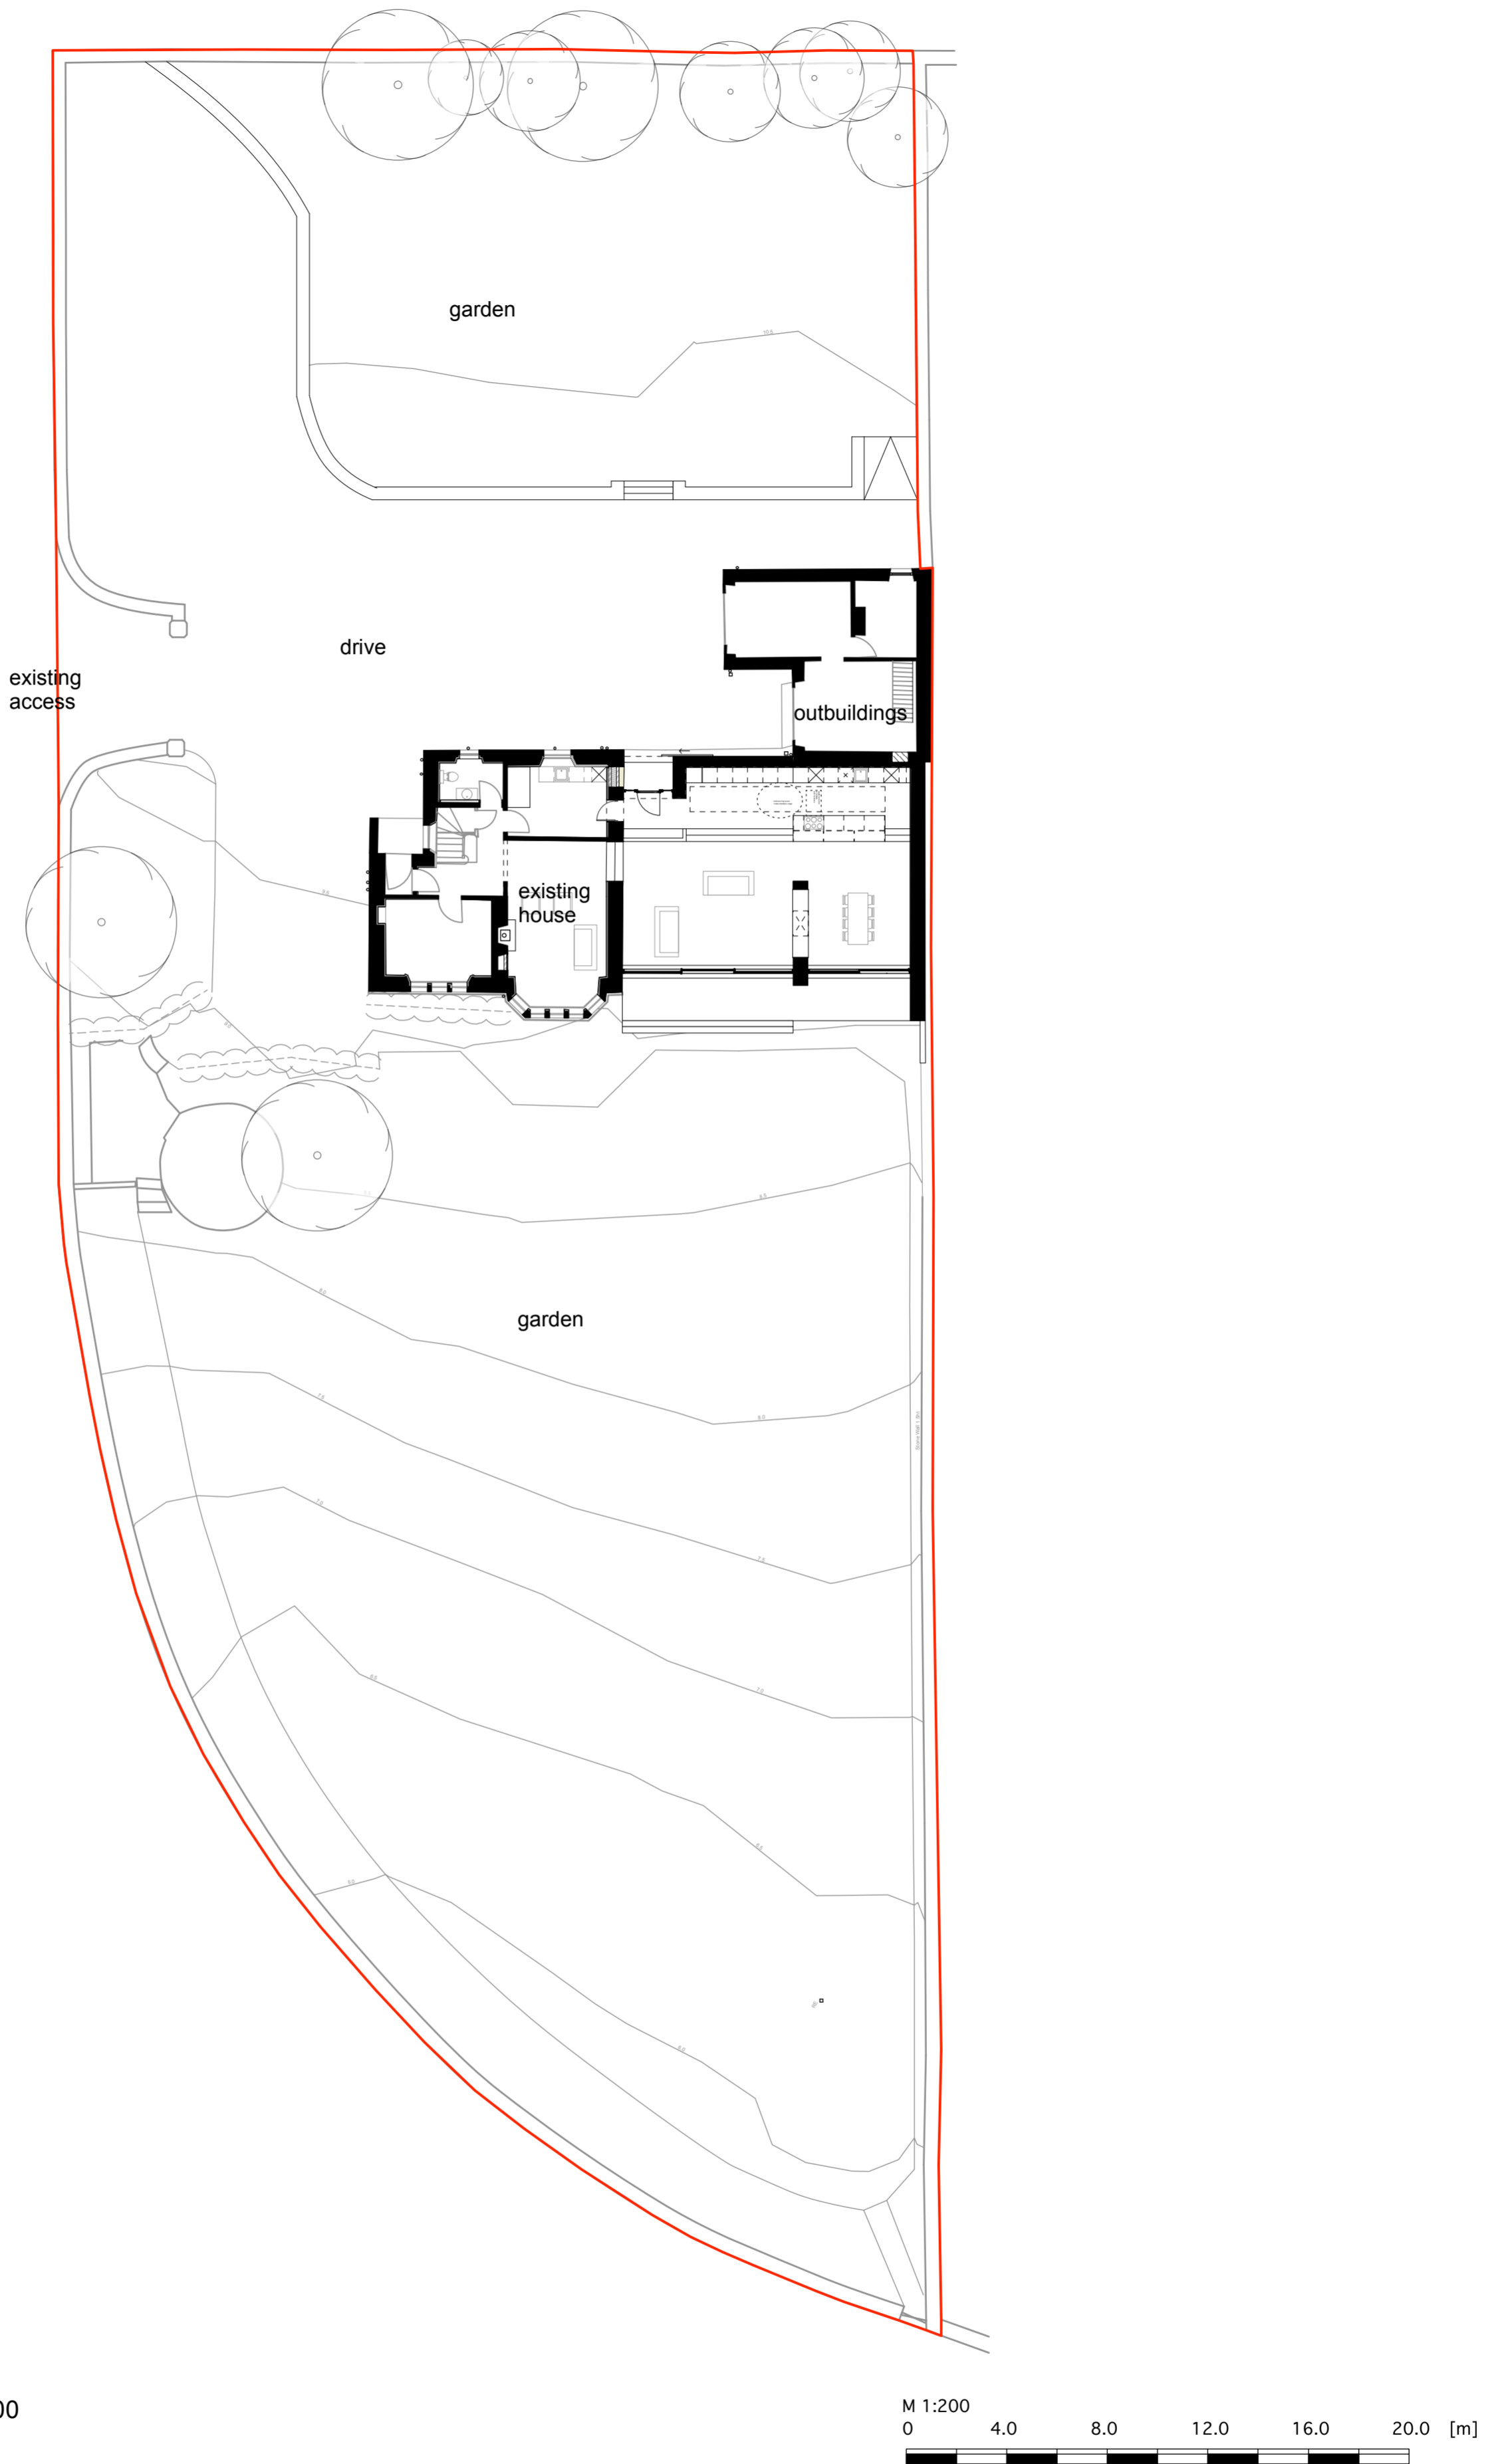

Ardrossan Road

Site area = 0.68 acres

Existing Site Plan 1:200