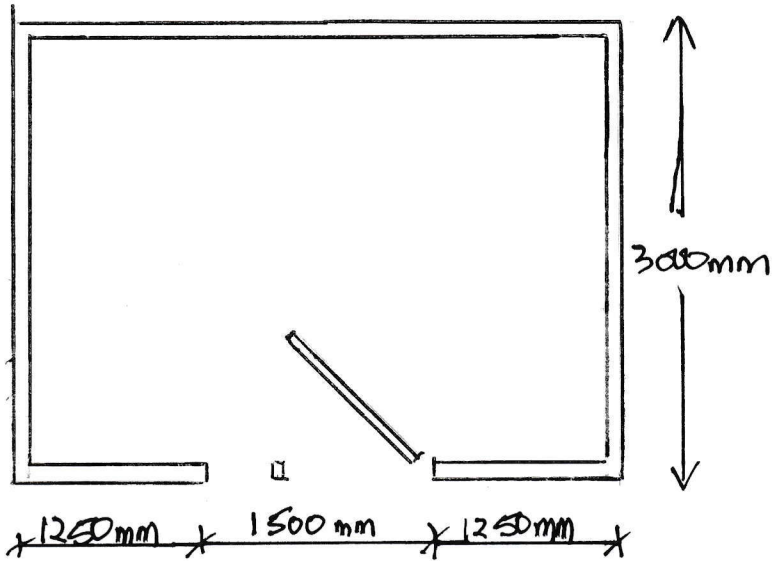

1 Curlew Place Leadhills
Proposed Summerhouse

Drawing SH 1

Front (North) Elevation

Rear (South) Elevation

West Elevation

East Elevation

Scale 1:50