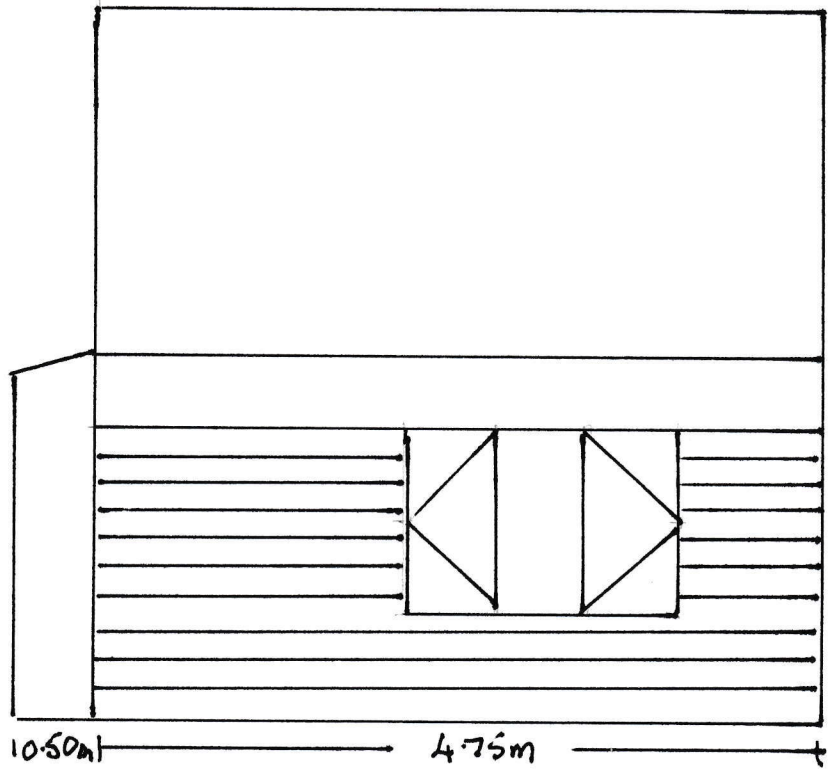

Proposed Extension to existing Store & Workshop

South Elevation Existing

South Elevation Proposed

Proposed Extension to existing Store & Workshop

North Elevation Existing

North Elevation Proposed

1 Curfew Place Leachhills

Drawing GH

Proposed Extension to exist in a Store & Workshop

Proposed Extension to Existing Store & Workshop

East Elevation Existing

East Elevation Proposed

1 Curlew Place Leachhills

Drawing 95

Proposed Extension to existing store
and workshop to create single car
garage and workshop.