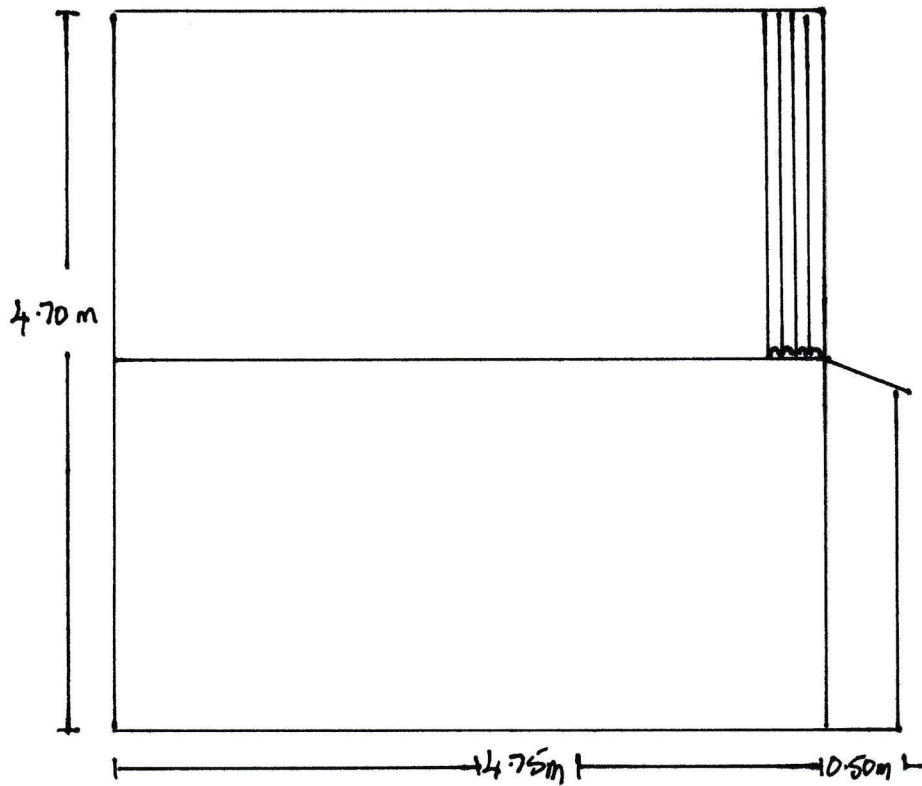

Proposed Extension to existing Store & Workshop

South Elevation Existing

South Elevation Proposed

Proposed Extension to existing Store & Workshop

North Elevation Existing

North Elevation Proposed

1 Curfew Place Leachhills

Drawing GH

Proposed Extension to exist in a Store & Workshop

Proposed Extension to Existing Store & Workshop

East Elevation Existing

East Elevation Proposed

1 Curlew Place Leachhills

Drawing 95

Proposed Extension to existing store
and workshop to create single car
garage and workshop.