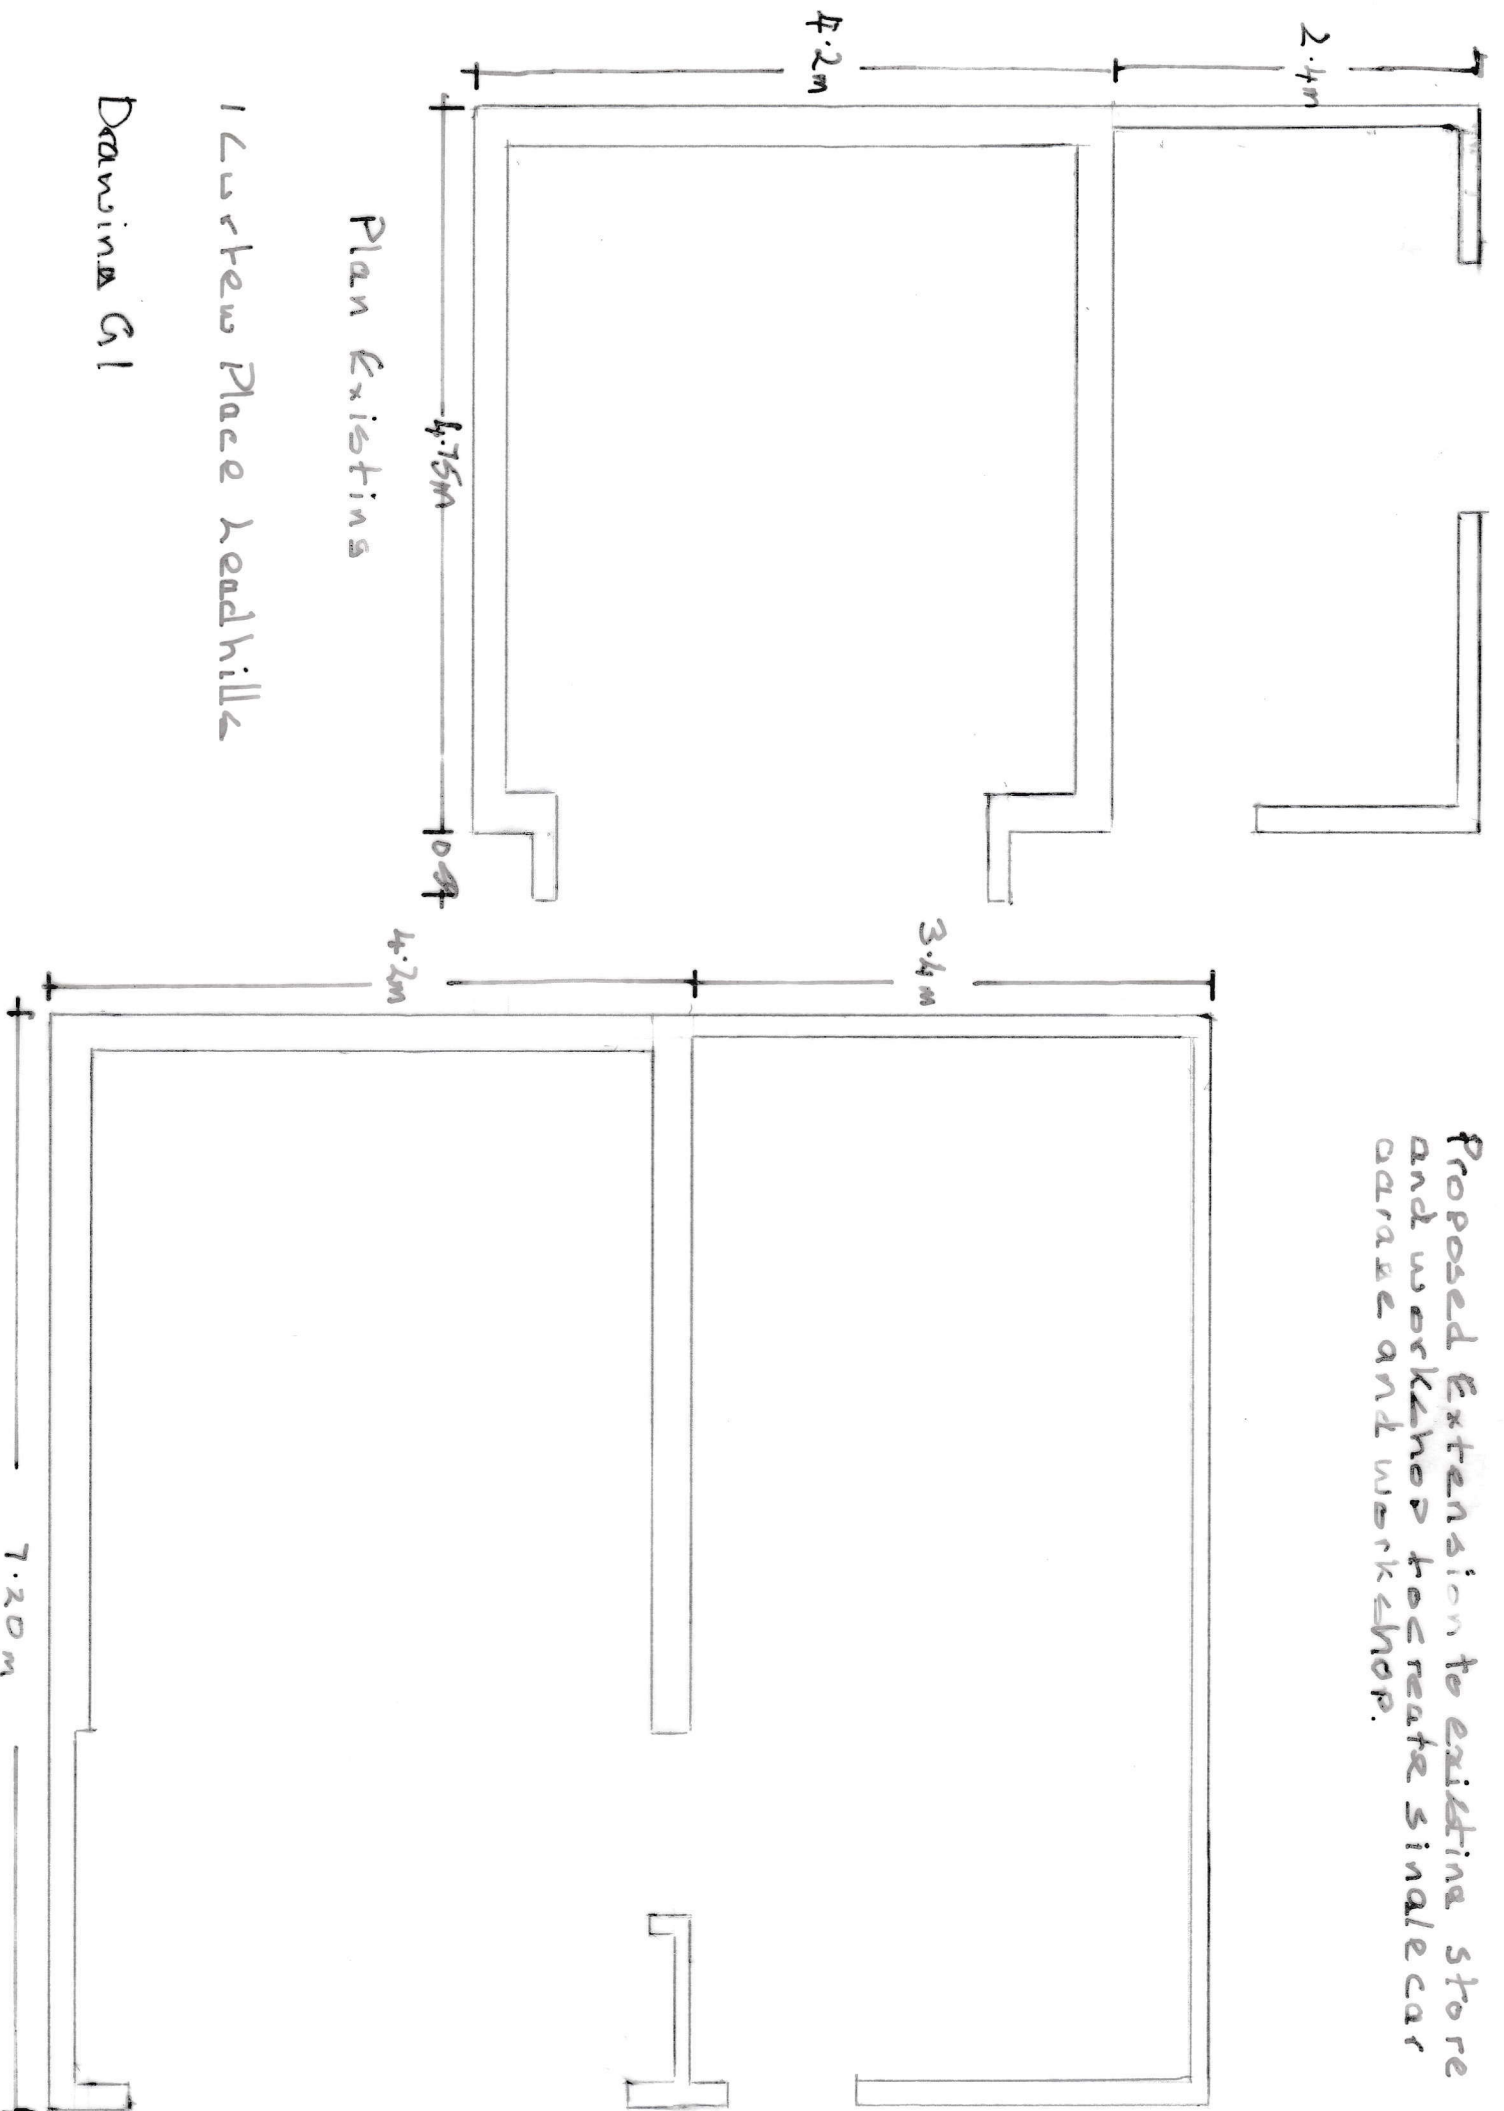

Proposed Extension to existing Store & Workshop

South Elevation Existing

South Elevation Proposed

Proposed Extension to existing Store & Workshop

North Elevation Existing

North Elevation Proposed

1 Curfew Place Leachhills

Drawing GH

Proposed Extension to exist in a Store & Workshop

Proposed Extension to Existing Store & Workshop

East Elevation Existing

East Elevation Proposed

1 Curlew Place Leachhills

Drawing 95

Proposed Extension to existing store
and workshop to create single car
garage and workshop.

1 Custers Place Leadhills

Drawing G1