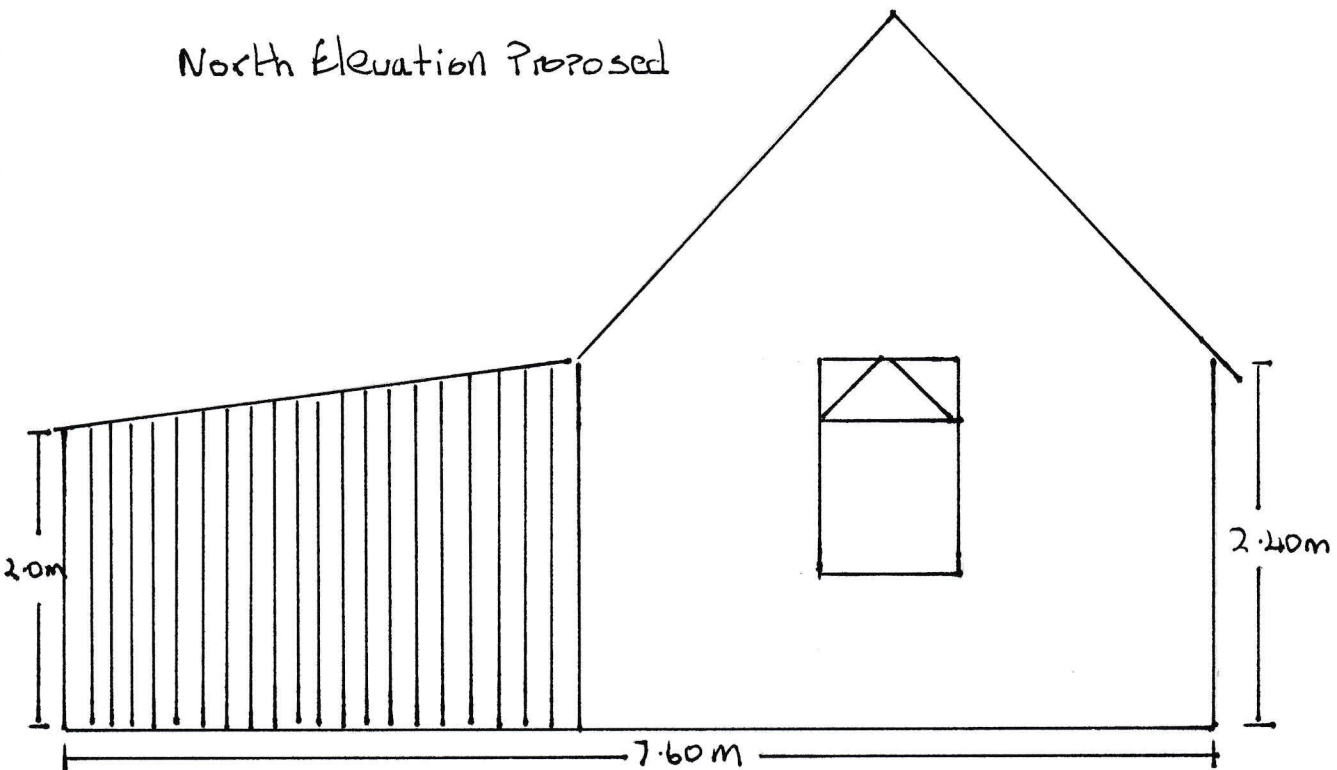

Proposed Extension to existing Store & Workshop

South Elevation Existing

South Elevation Proposed

Proposed Extension to existing Store & Workshop

North Elevation Existing

North Elevation Proposed

1 Curfew Place Leachhills

Drawing GH

Proposed Extension to exist in a Store & Workshop

Proposed Extension to Existing Store & Workshop

East Elevation Existing

East Elevation Proposed

1 Curlew Place Leachhills

Drawing 95

Proposed Extension to existing store
and workshop to create single car
garage and workshop.