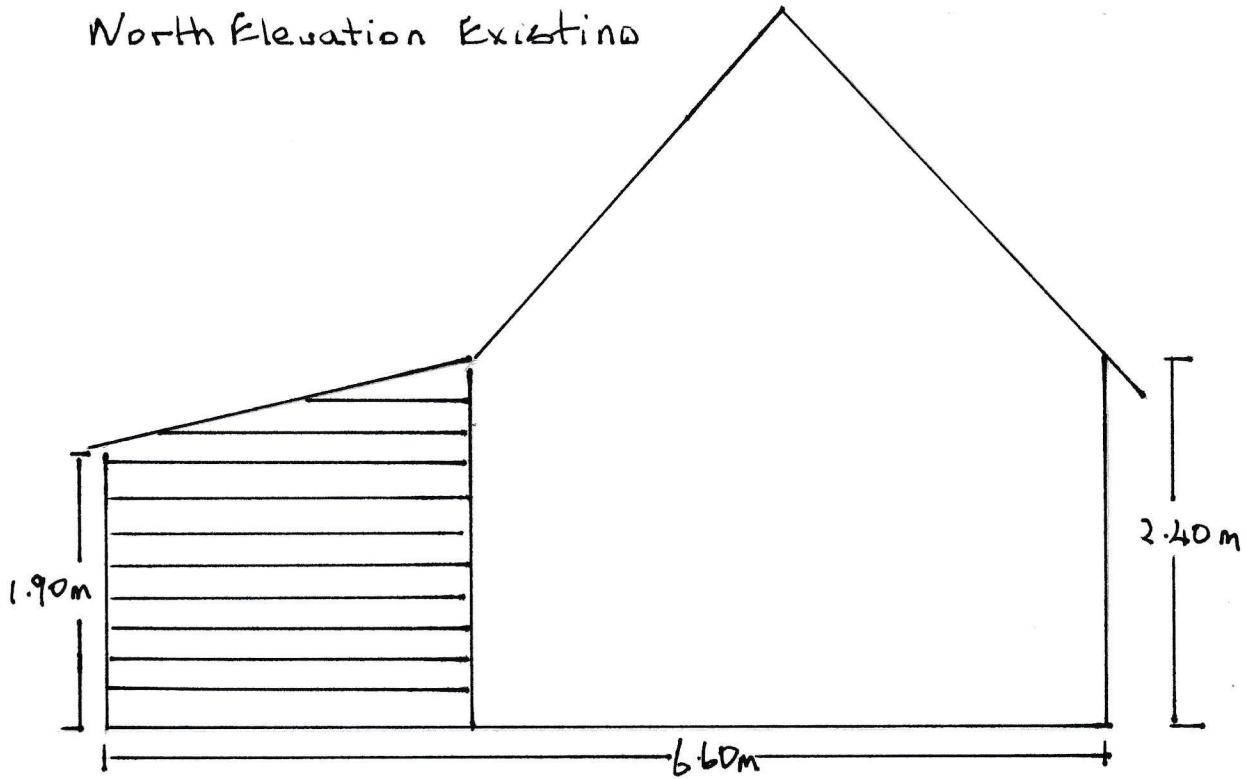

Proposed Extension to existing Store & Workshop

South Elevation Existing

South Elevation Proposed

Proposed Extension to existing Store & Workshop

North Elevation Existing

North Elevation Proposed

1 Curfew Place Leachhills

Drawing GH

Proposed Extension to exist in a Store & Workshop

Proposed Extension to Existing Store & Workshop

East Elevation Existing

East Elevation Proposed

1 Curlew Place Leachhills

Drawing 95

Proposed Extension to existing store
and workshop to create single car
garage and workshop.