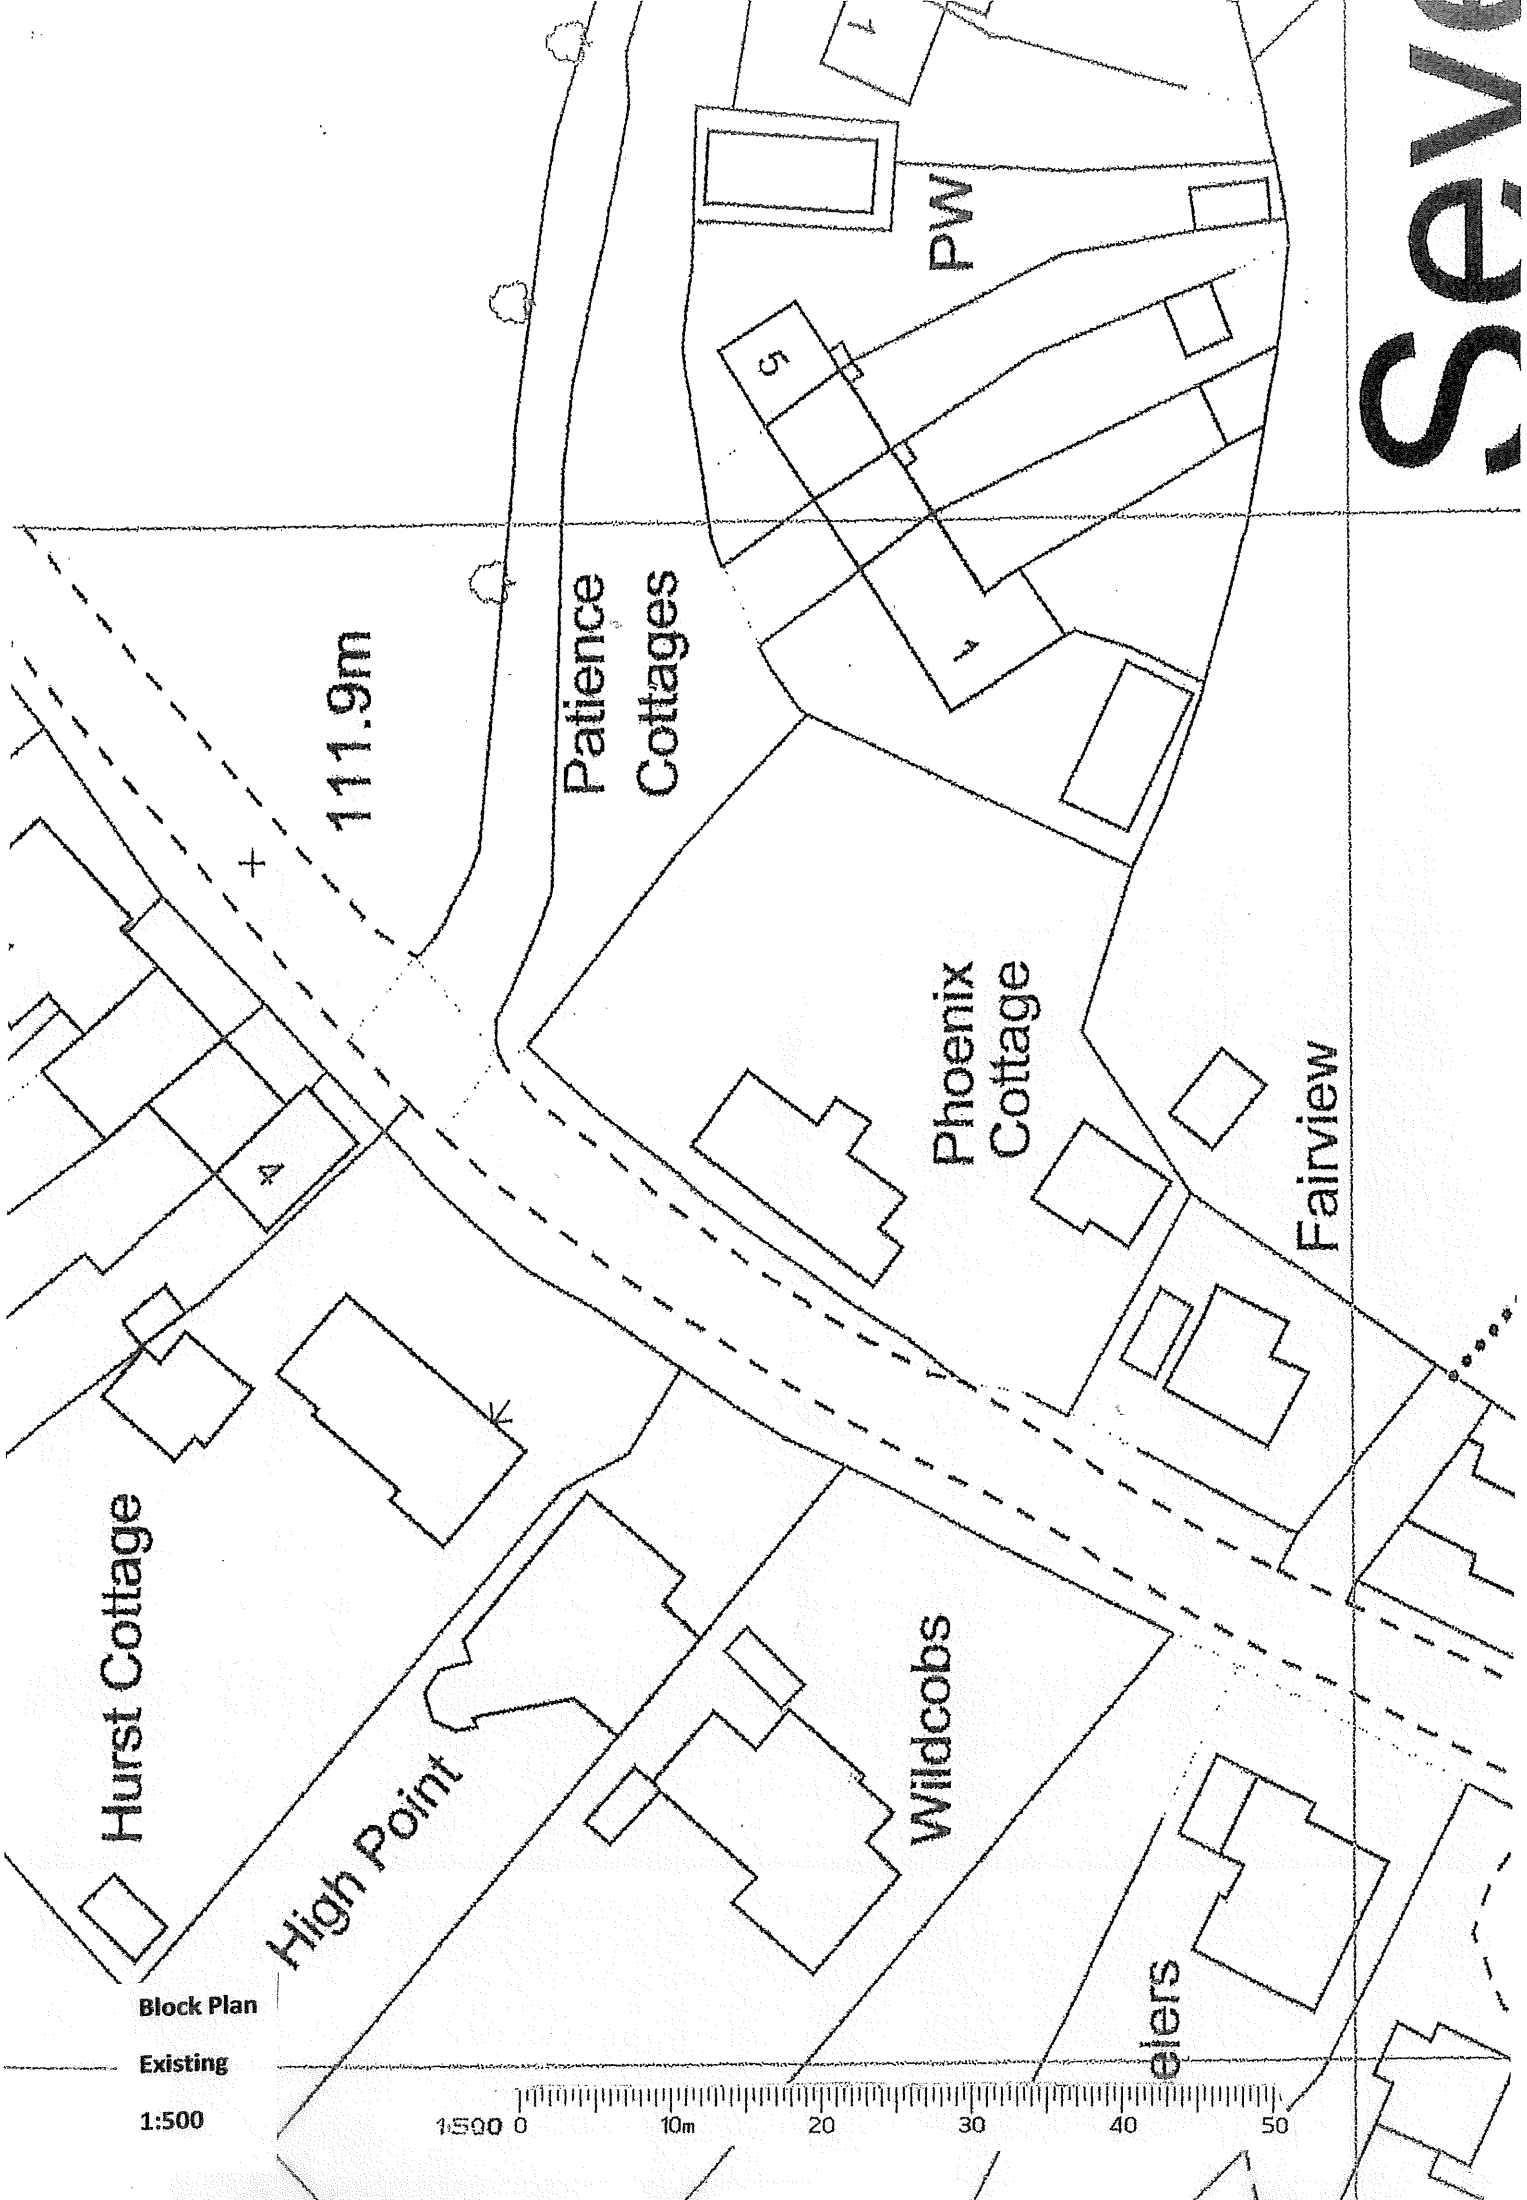

SEVIC

111.9m

Patience Cottages

Phoenix Cottage

Fairview

Hurst Cottage

High Point

Wildcobs

elers

Block Plan

Existing

1:500

0 10m 20 30 40 50

SEVIC

Block Plan  
Proposed  
1:500

1500 0 10m 20 30 40 50