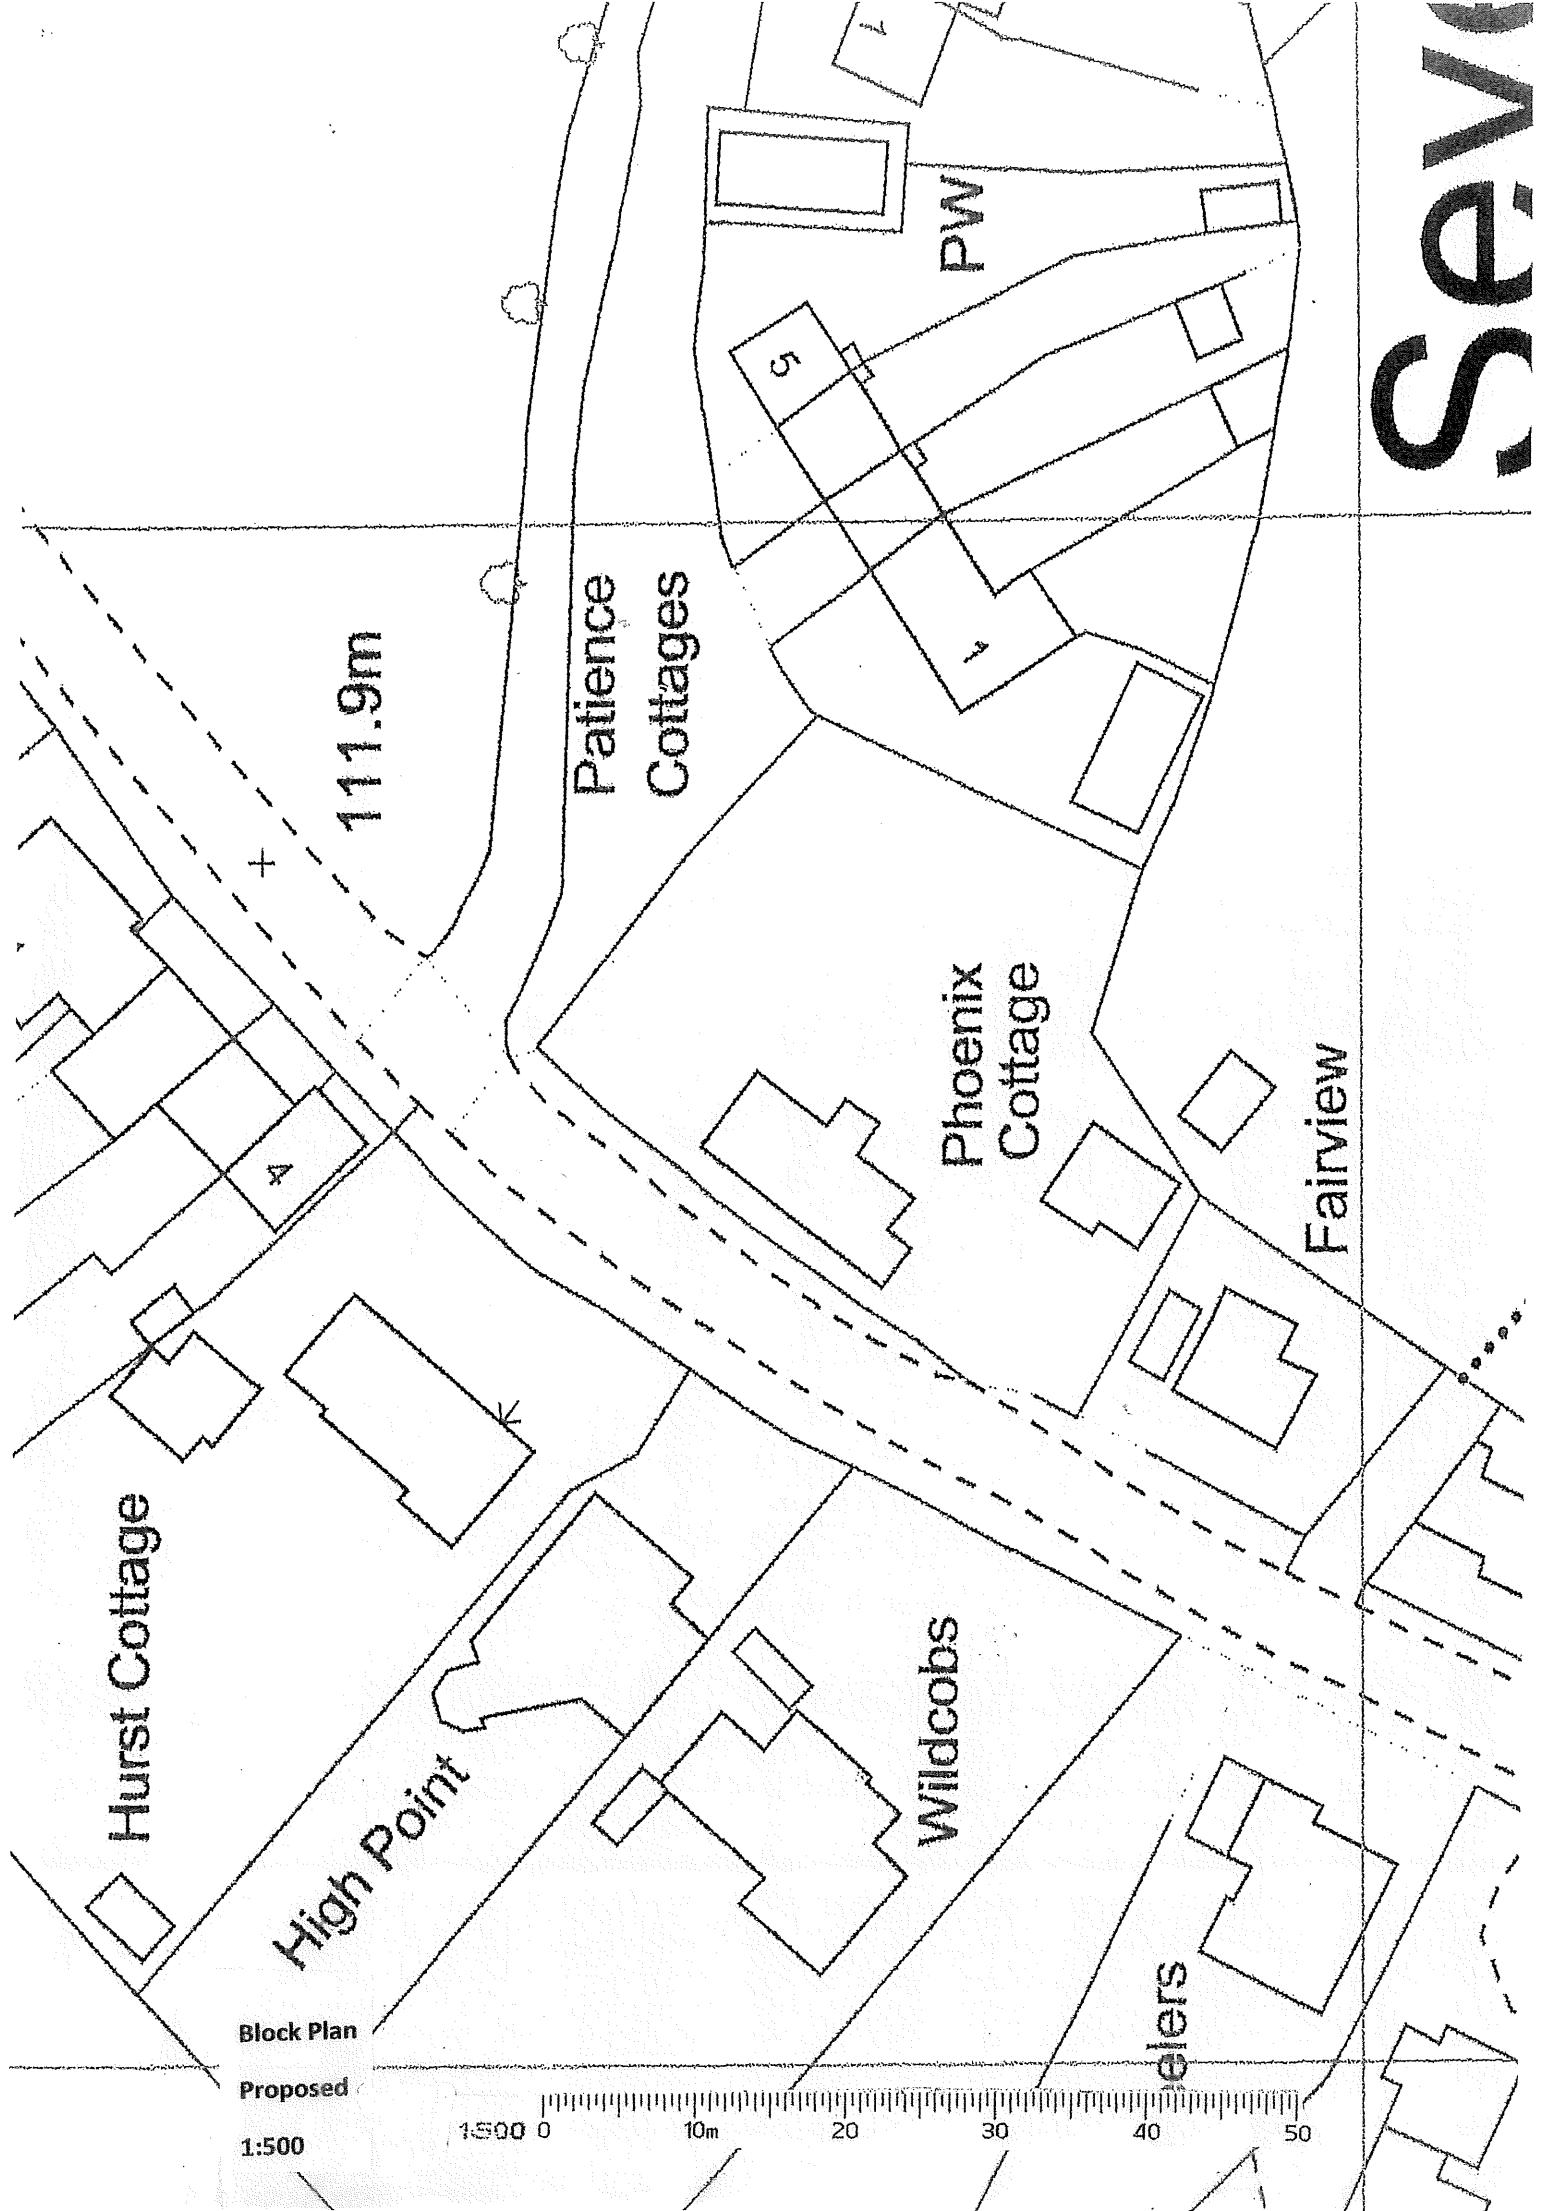

elers

Block Plan

Existing

1:500

0 10m 20 30 40 50

SEVIC

Block Plan  
Proposed  
1:500

1500 0 10m 20 30 40 50