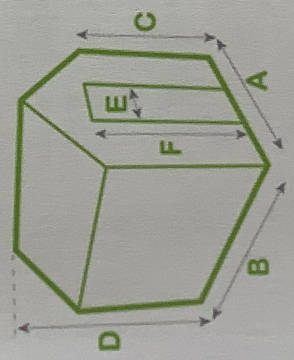

GH2

- A = Base width: 2,602mm (8ft6).
- B = Length: 3,252mm (10ft8).
- C = Eaves height: 1,692mm (5ft6).
- D = Ridge height: 3,078mm (10ft1).
- E = Door width: 818mm (2ft8).
- F = Door height: 1,979mm (6ft5).