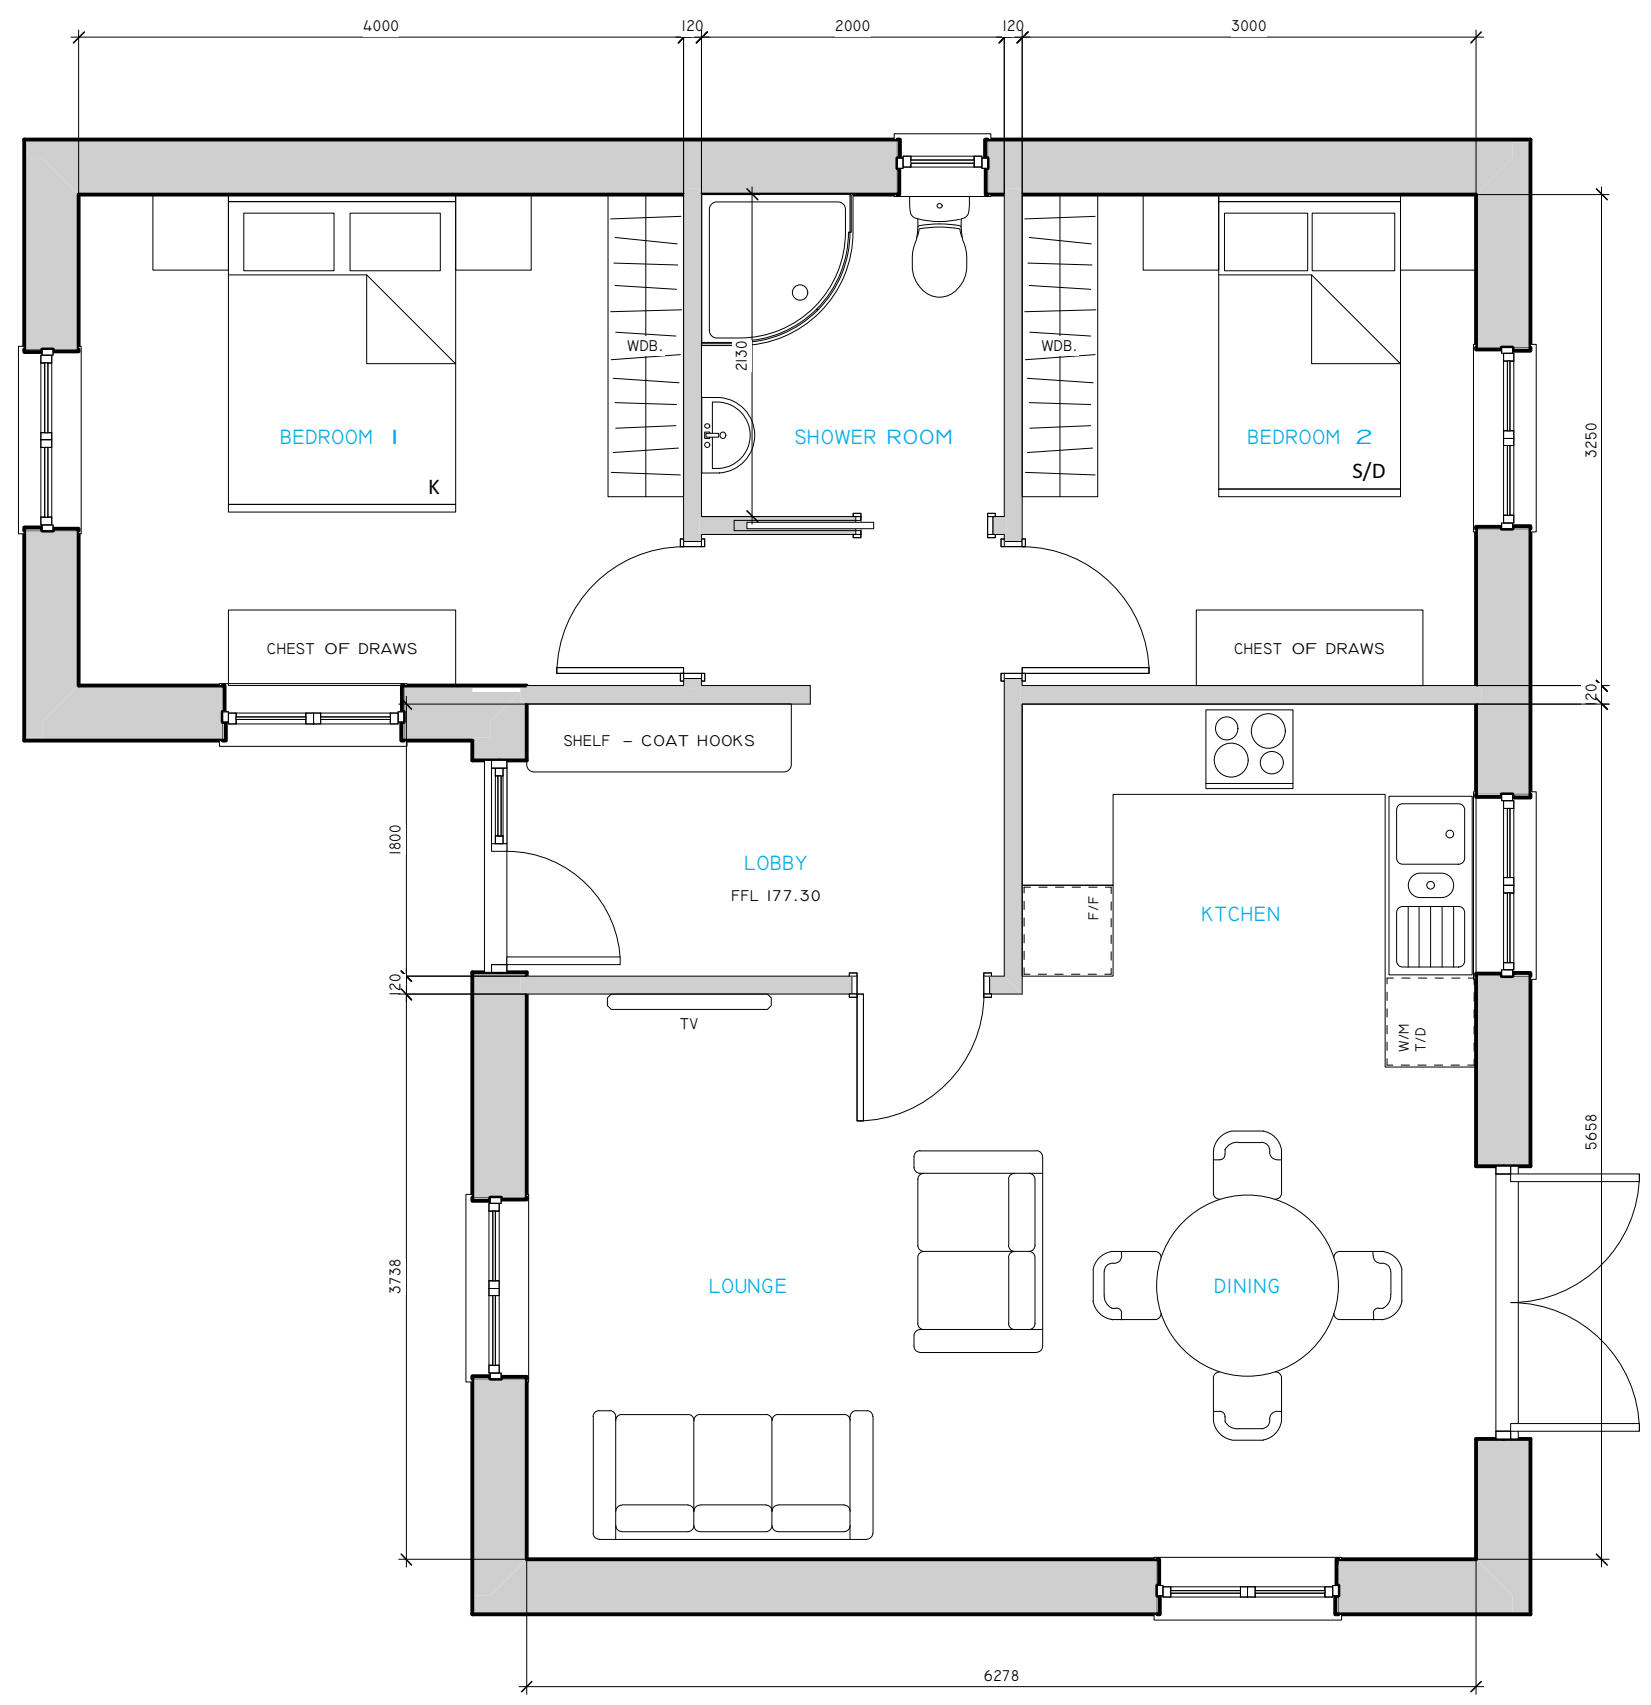

Scale  
1:50  
0m 1m 2m

CHECK SCALE BAR PRIOR TO SCALING MEASUREMENTS FROM THIS DRAWING

**FLOOR PLAN**  
SCALE: 1:50  
FLOOR AREA 66.3m<sup>2</sup>

**FLOOR PLAN**

PROJECT:  
Proposed new dwelling  
Furze View, Shop,  
Cornwall, EX23 9SL

CLIENT:  
Mr. & Mrs R. Souch

STAGE: Planning DATE: March 2021

REVISIONS:

SHEET ISO A3 DWN. BY: SWH DRW. NO. 1025 03 REV