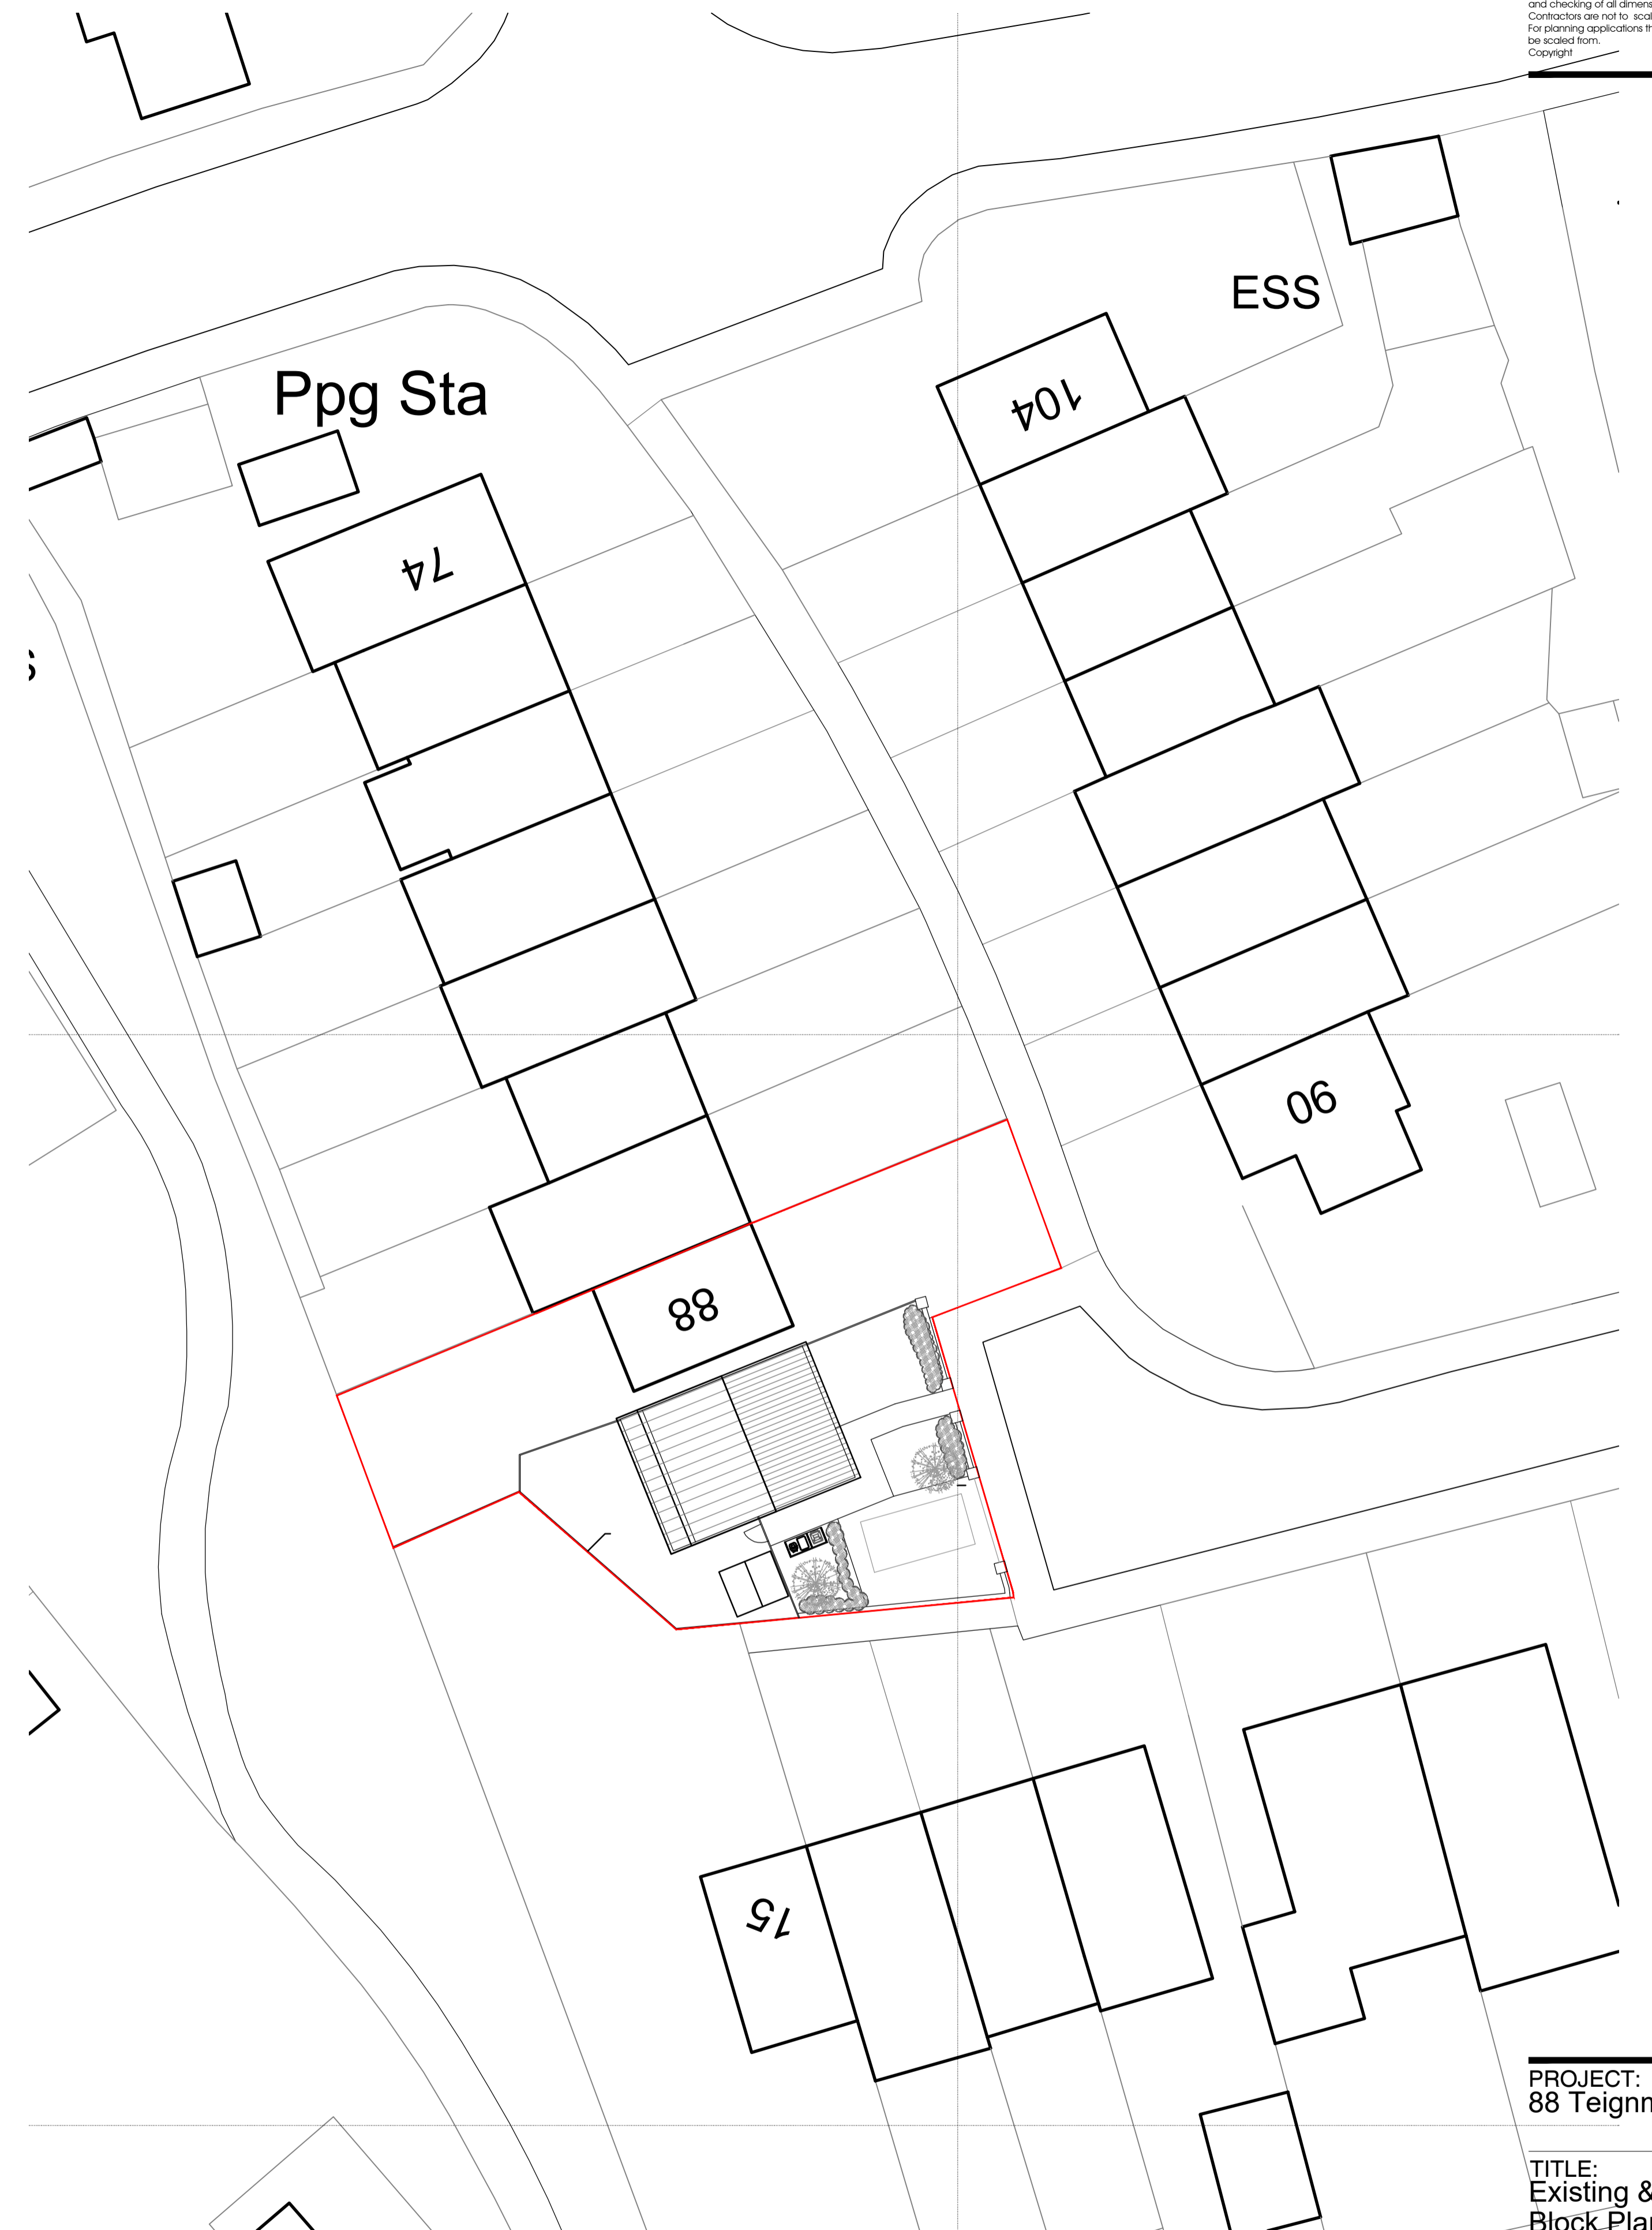

Existing Block Plan

Proposed Block Plan

PROJECT:
88 Teignmouth Rd

TITLE:
Existing & Proposed
Block Plans

SCALE: 1:200@A1
DATE: Apr 2021
DRAWING NUMBER: 3902.PL.02

DRAWN BY: ams
REVISION: A