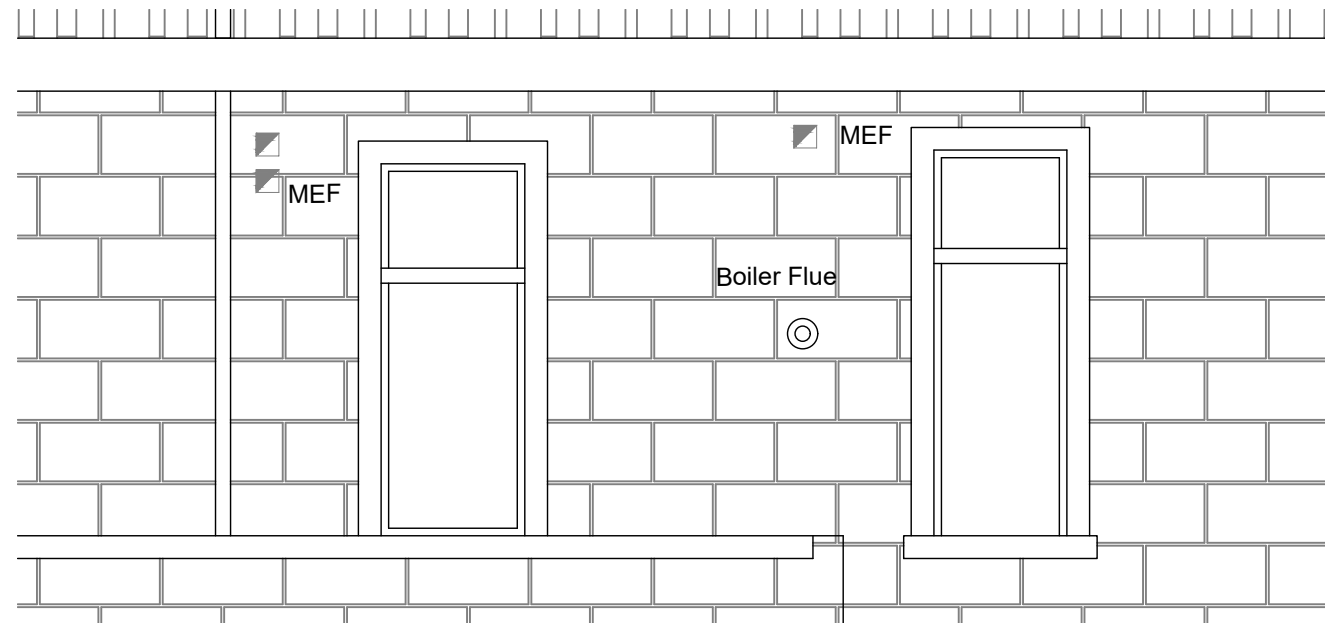

Existing Elevation

SCALE
1:100 0 1m 5m

Proposed Elevation

Proposed Alterations
Scale 1:50

Rev: -
scale: Various@A3
Drawing title:

Existing and
Proposed Elevations

dRa
DavideRizzoarchitecture
www.drarchitecture.co.uk

Title:
Installation of new
external ventilation grid
and boiler flue,56
Cleveden Drive, Glasgow
for

Mr Gazenfer Ali

Date: May 2021

Status: PLANNING

Drawing Number: PL02
Drawn by: DR