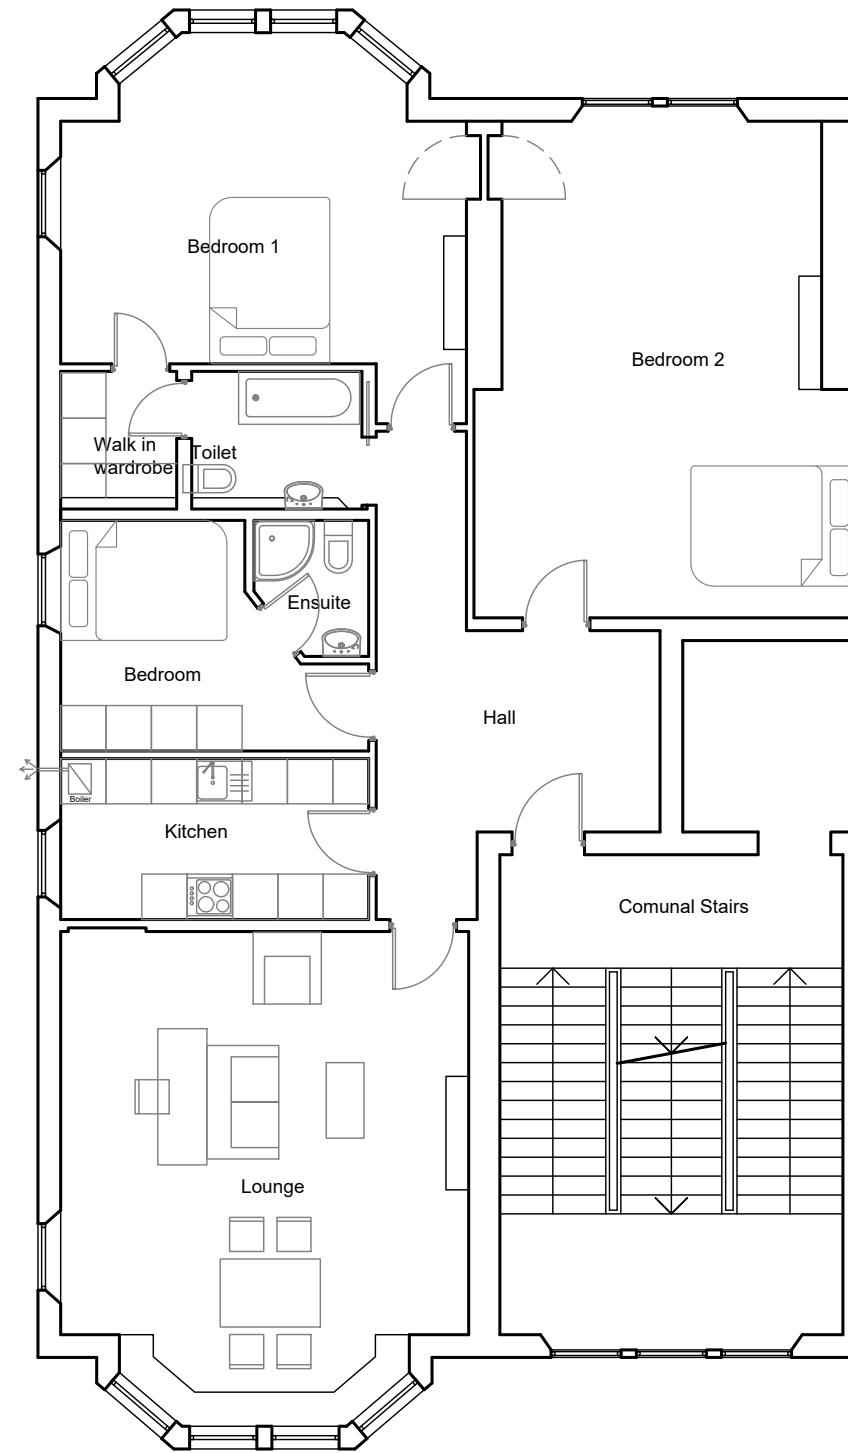

Existing Plan

Proposed Plan

Rev: -  
 scale: 1:100@A3  
 Drawing title:  
**Existing and Proposed Plans**

**dRa**  
 DavideRizzoarchitecture  
 www.drarchitecture.co.uk  
 Title:  
 Installation of new external ventilation grid and boiler flue,56 Cleveden Drive, Glasgow for Mr Gazenfer Ali  
 Date: May 2021

Status: PLANNING  
 Drawing Number: **PL01**  
 Drawn by: **DR**