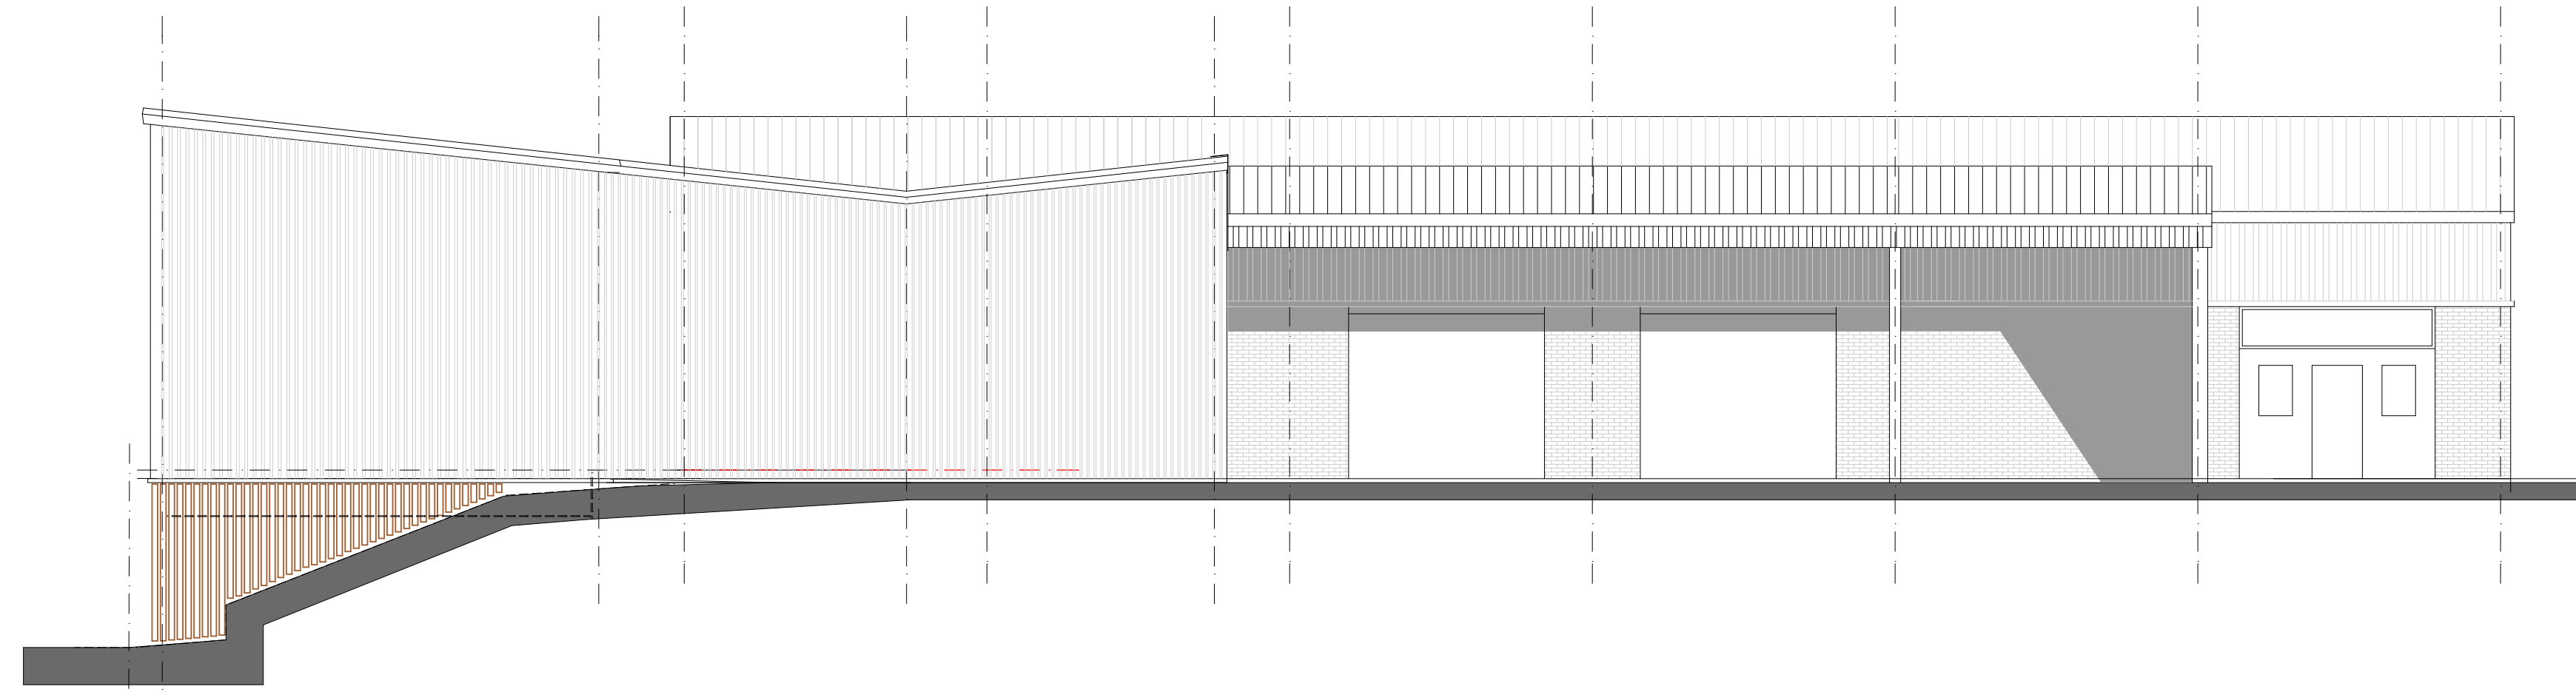

Revisions :	Date :	By :
Revision A - Note stating 'DO NOT SCALE' removed	01.05.15	SP

Side Elevation (West)

Front Elevation to Service Yard (South)

199 High Lane West
 West Hallam
 Ilkeston
 Derby
 DE7 6HP
 t: 07816 513918
 e: highlanedesign@hotmail.com

Project
 Proposed New Canopy for Oxdale Products 20-21 Foxwood Road, Dunstan Trading Estate

Drawing
 Elevations as Proposed

Scale : Date : Drawn by : Checked by :

1 : 100 May'21 SP

Job number : Drawing number : Revision: