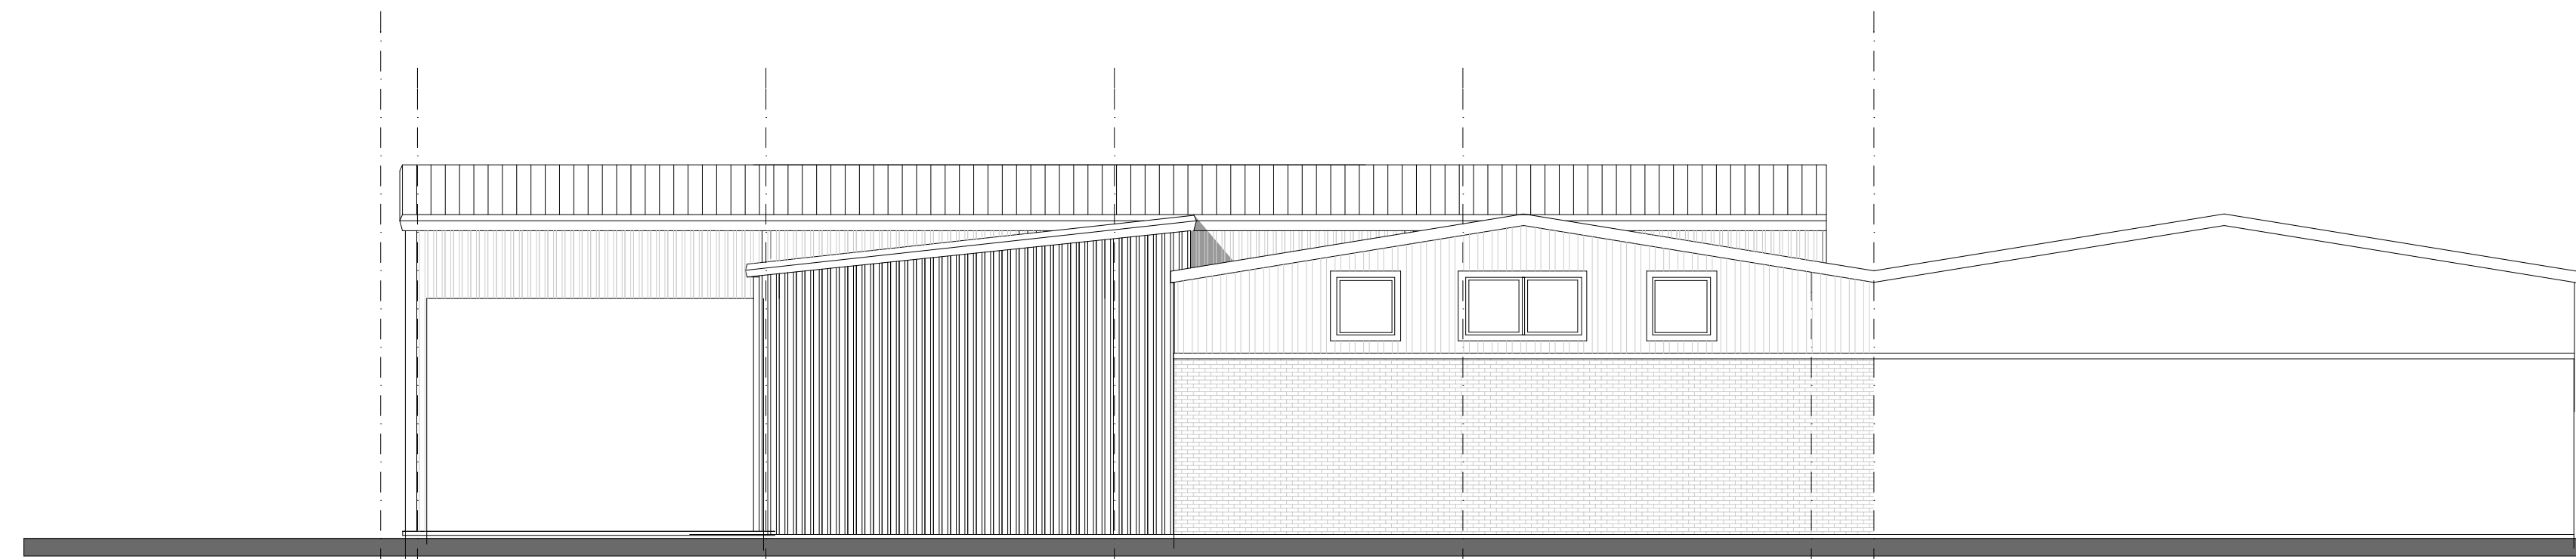

Revisions :	Date :	By :
Revision A - Note stating 'DO NOT SCALE' removed	01.05.15	SP

Side Elevation (West)

Front Elevation to Service Yard (South)

199 High Lane West
 West Hallam
 Ilkeston
 Derby
 DE7 6HP
 t: 07816 513918
 e: highlanedesign@hotmail.com

Project
 Proposed New Canopy for Oxdale Products 20-21 Foxwood Road, Dunstan Trading Estate

Drawing
 Elevations as Proposed

Scale : Date : Drawn by : Checked by :

1 : 100 May'21 SP

Job number : Drawing number : Revision: