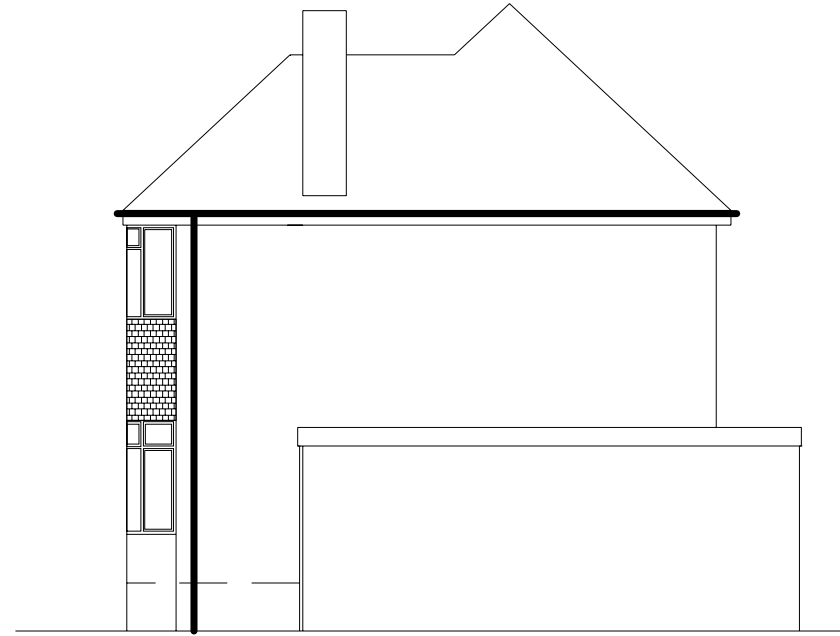

FRONT

SIDE

REAR

SIDE

ADDRESS		PROPOSAL	
277 Walton Road Walton Chesterfield S40 3BT		Single storey side extension	
		TITLE Existing elevations	
SIZE A3	DWG NO	REV A	
SCALE 1:100	SHEET 1		