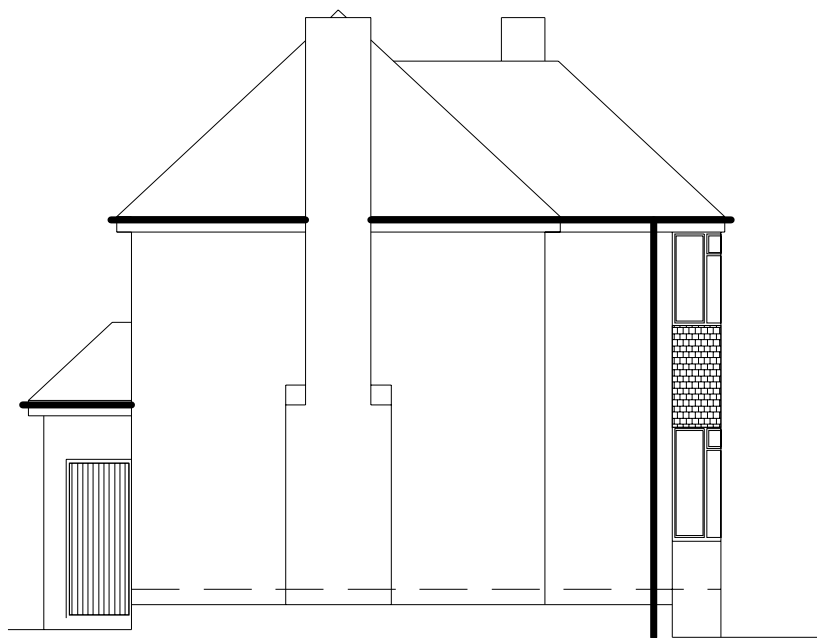

FRONT

SIDE

REAR

SIDE

ADDRESS		PROPOSAL	
277 Walton Road Walton Chesterfield S40 3BT		Single storey side extension	
		TITLE Proposed elevations	
SIZE A3	DWG NO	REV A	
SCALE 1:100	SHEET 1		