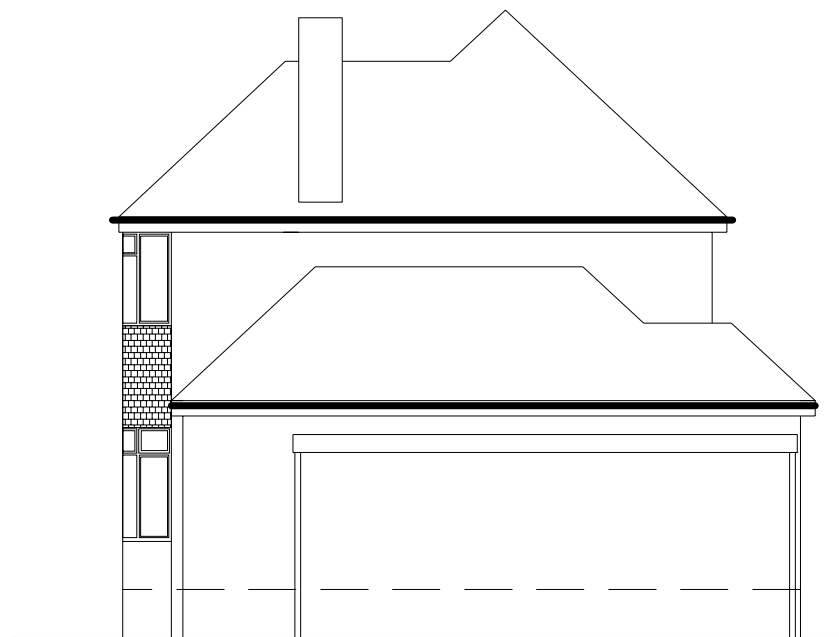

FRONT

SIDE

REAR

SIDE

ADDRESS		PROPOSAL	
277 Walton Road Walton Chesterfield S40 3BT		Single storey side extension	
		TITLE Proposed elevations	
SIZE A3	DWG NO	REV A	
SCALE 1:100	SHEET 1		