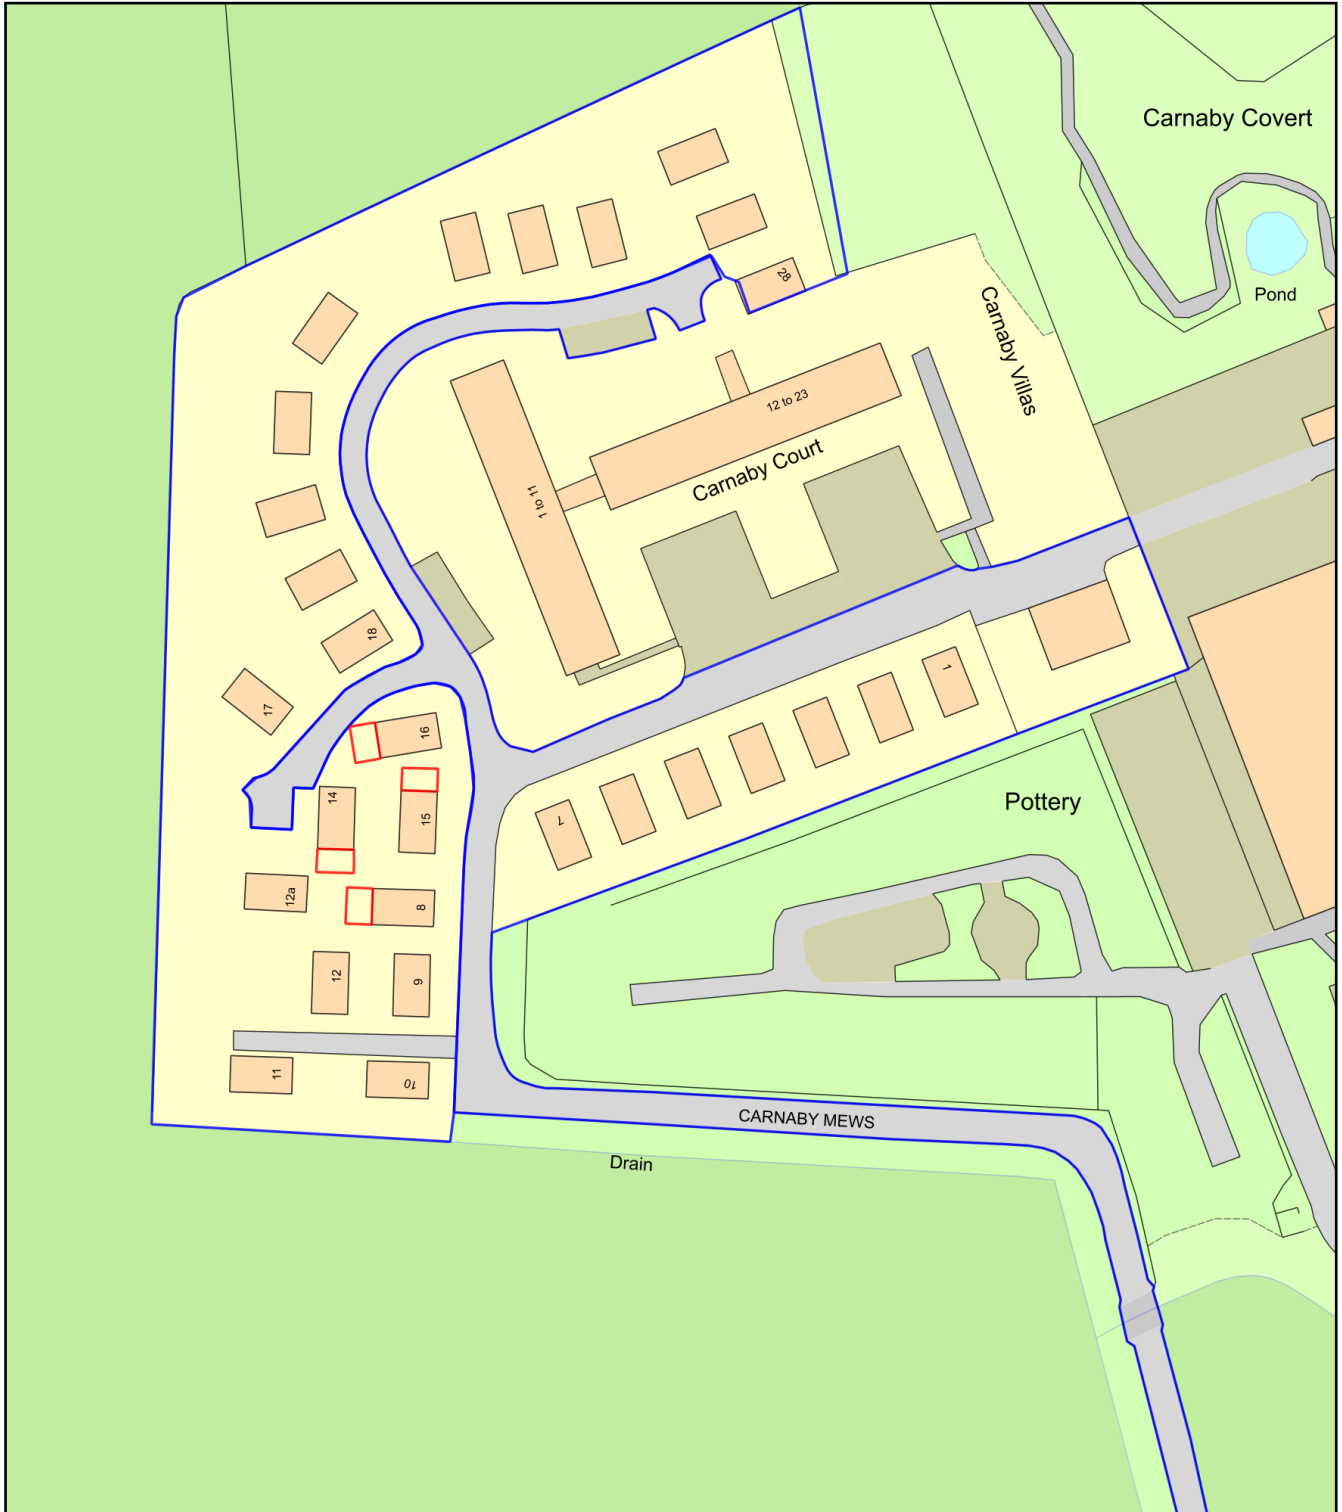

Units 8, 14, 15 and 16 Carnaby Villas

Plan Produced for: **Bridlington Holiday Cottages**

Date Produced: 06 Mar 2021

Plan Reference Number: TQRQM21065080939307

Scale: 1:1250 @ A4