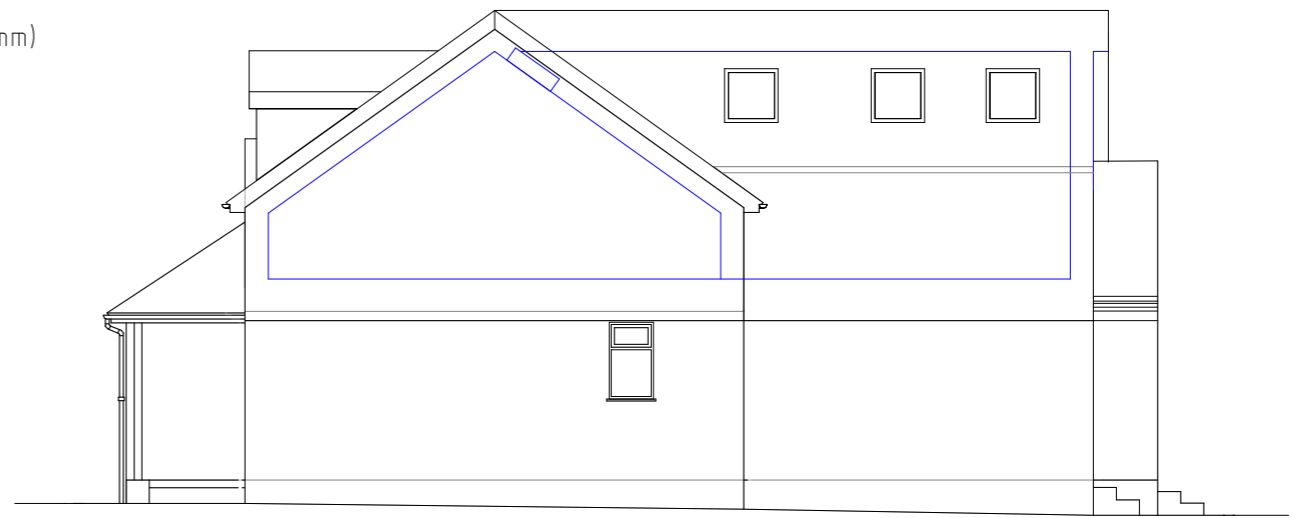

Kerri, Forest Lane  
20/06/2021

Front Elevation

Increase window height 300mm

Side Elevation

Rear Elevation

Replace juliet balcony with  
resized window (1200 x 1370 mm)

Side Elevation

Modified window size and position shown in green