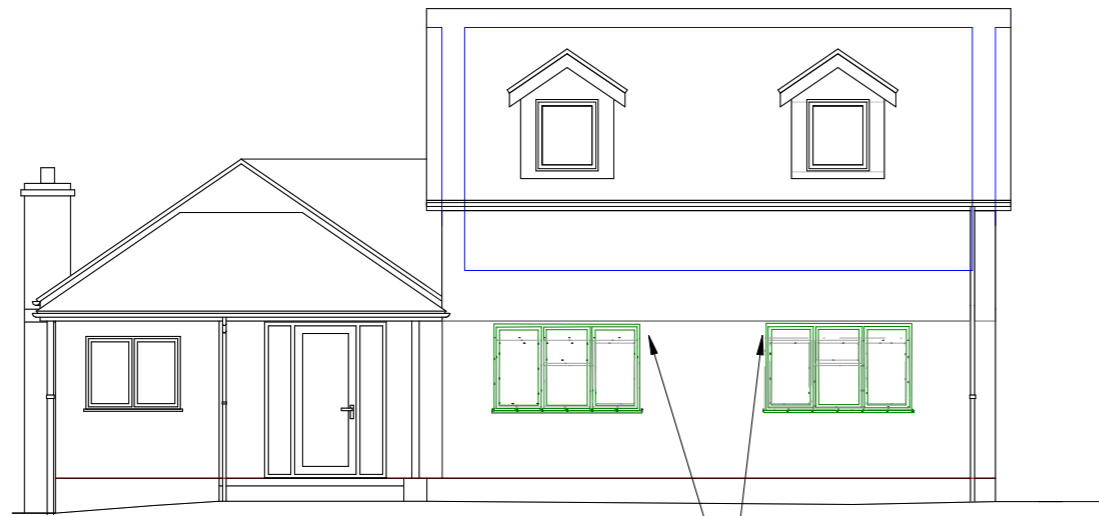

Kerri, Forest Lane  
20/06/2021

Front Elevation

Increase window height 300mm

Side Elevation

Rear Elevation

Replace juliet balcony with  
resized window (1200 x 1370 mm)

Side Elevation

Modified window size and position shown in green