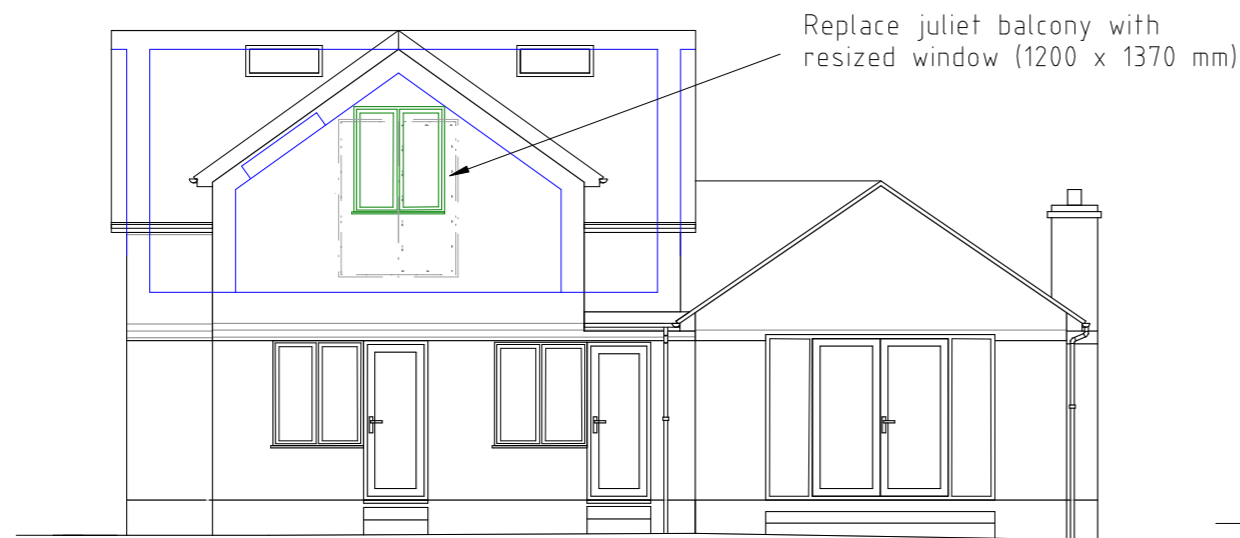

Kerri, Forest Lane  
20/06/2021

Front Elevation

Increase window height 300mm

Side Elevation

Rear Elevation

Replace juliet balcony with  
resized window (1200 x 1370 mm)

Side Elevation

Modified window size and position shown in green