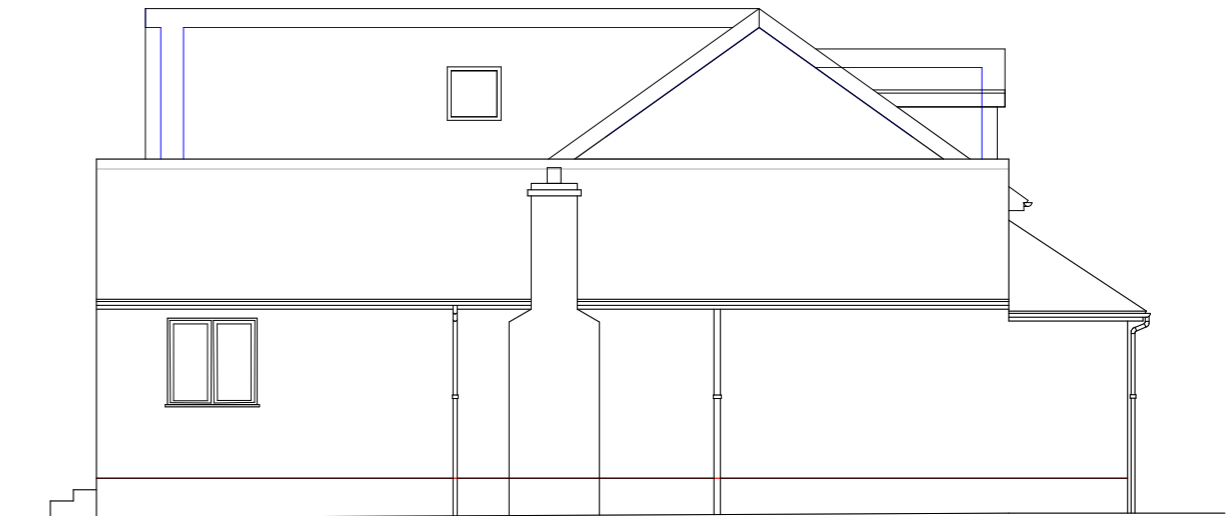

Kerri, Forest Lane  
20/06/2021

Front Elevation

Increase window height 300mm

Side Elevation

Rear Elevation

Replace juliet balcony with  
resized window (1200 x 1370 mm)

Side Elevation

Modified window size and position shown in green