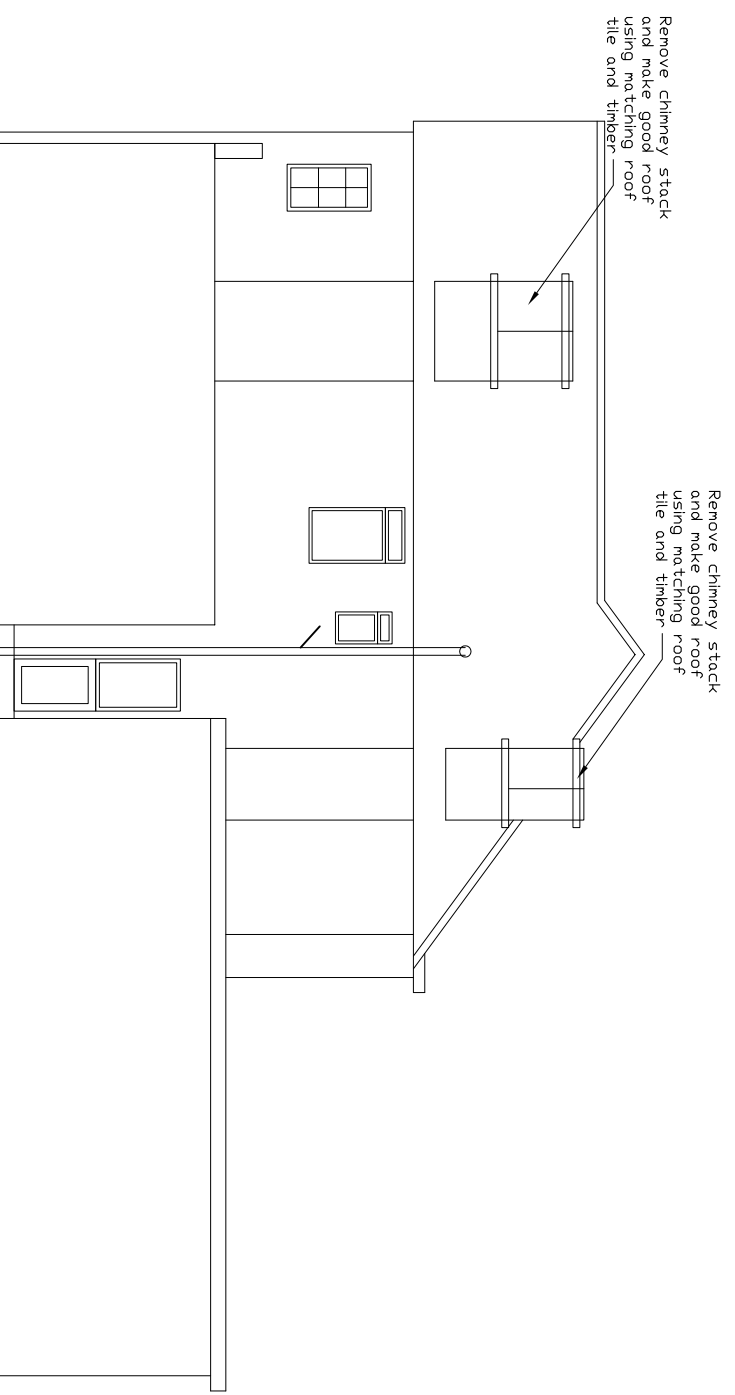

EXISTING FRONT ELEVATION

EXISTING RIGHT SIDE ELEVATION

EXISTING REAR ELEVATION

EXISTING LEFT SIDE ELEVATION

Scale Bar

REV	DATE	DESCRIPTION

TITLE Proposed Loft conversion with hip to gable-end roof extension,dormer & roof lights on front elevation 224 Watford Road, Wembley HA1 3TY		owner Navin
DRAWING TITLE EXISTING ELEVATIONS		DRAWING NO N-02
DRAWN BY D Patel	DATE May 2021	SCALE 1 : 100 @ A3
REVISION 01		REVISION 01