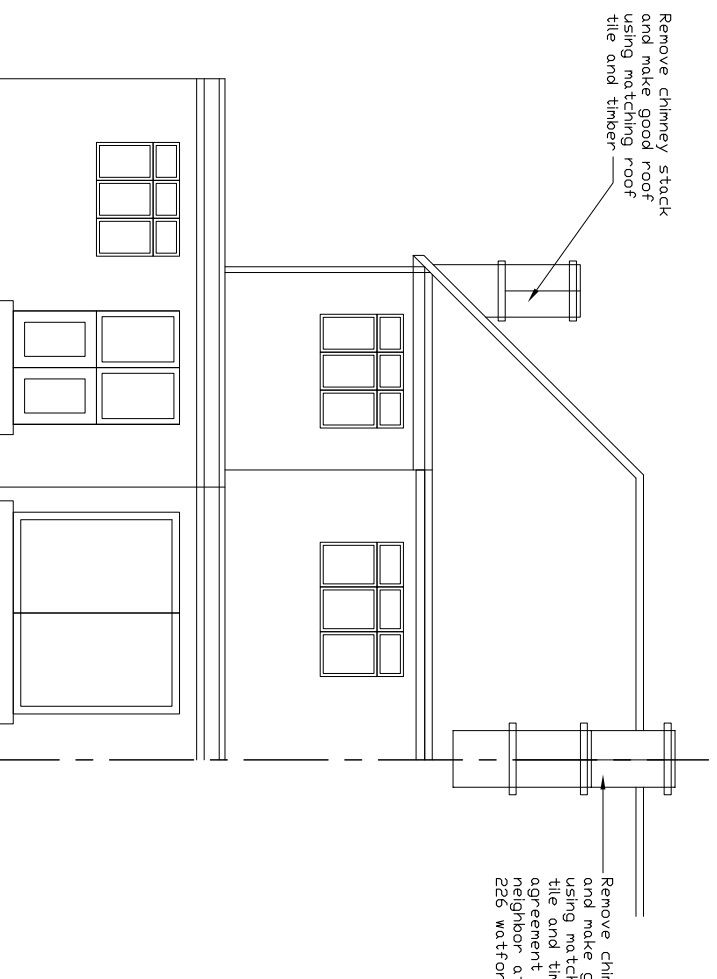

EXISTING FRONT ELEVATION

EXISTING RIGHT SIDE ELEVATION

EXISTING REAR ELEVATION

EXISTING LEFT SIDE ELEVATION

Scale Bar

REV	DATE	DESCRIPTION

TITLE Proposed Loft conversion with hip to gable-end roof extension,dormer & roof lights on front elevation 224 Watford Road, Wembley HA1 3TY		owner Navin
DRAWING TITLE EXISTING ELEVATIONS		DRAWING NO N-02
DRAWN BY D Patel	DATE May 2021	SCALE 1 : 100 @ A3
REVISION 01		REVISION 01