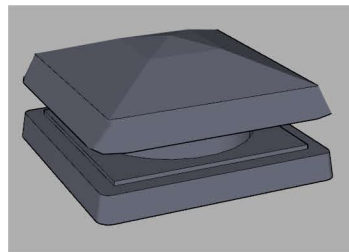

Google Earth Aerial View showing proposed Cowl

Photograph from first floor rear window of the application site, showing proposed cowl.

RAW 800 Roof Cowl c/w BG

Close Window

Manufacturer's image of proposed Cowl and image of 3D model used to produce views above.

Clip from roof image above.

Proposed Colour for Air Intake Cowl  
RAL Colour 7039

Clip from roof image above

Proposed Colour for Kitchen Extract Duct  
RAL Colour 8003

Proposed Miller and Carter Restaurant at Old Post Office, Lendal, York