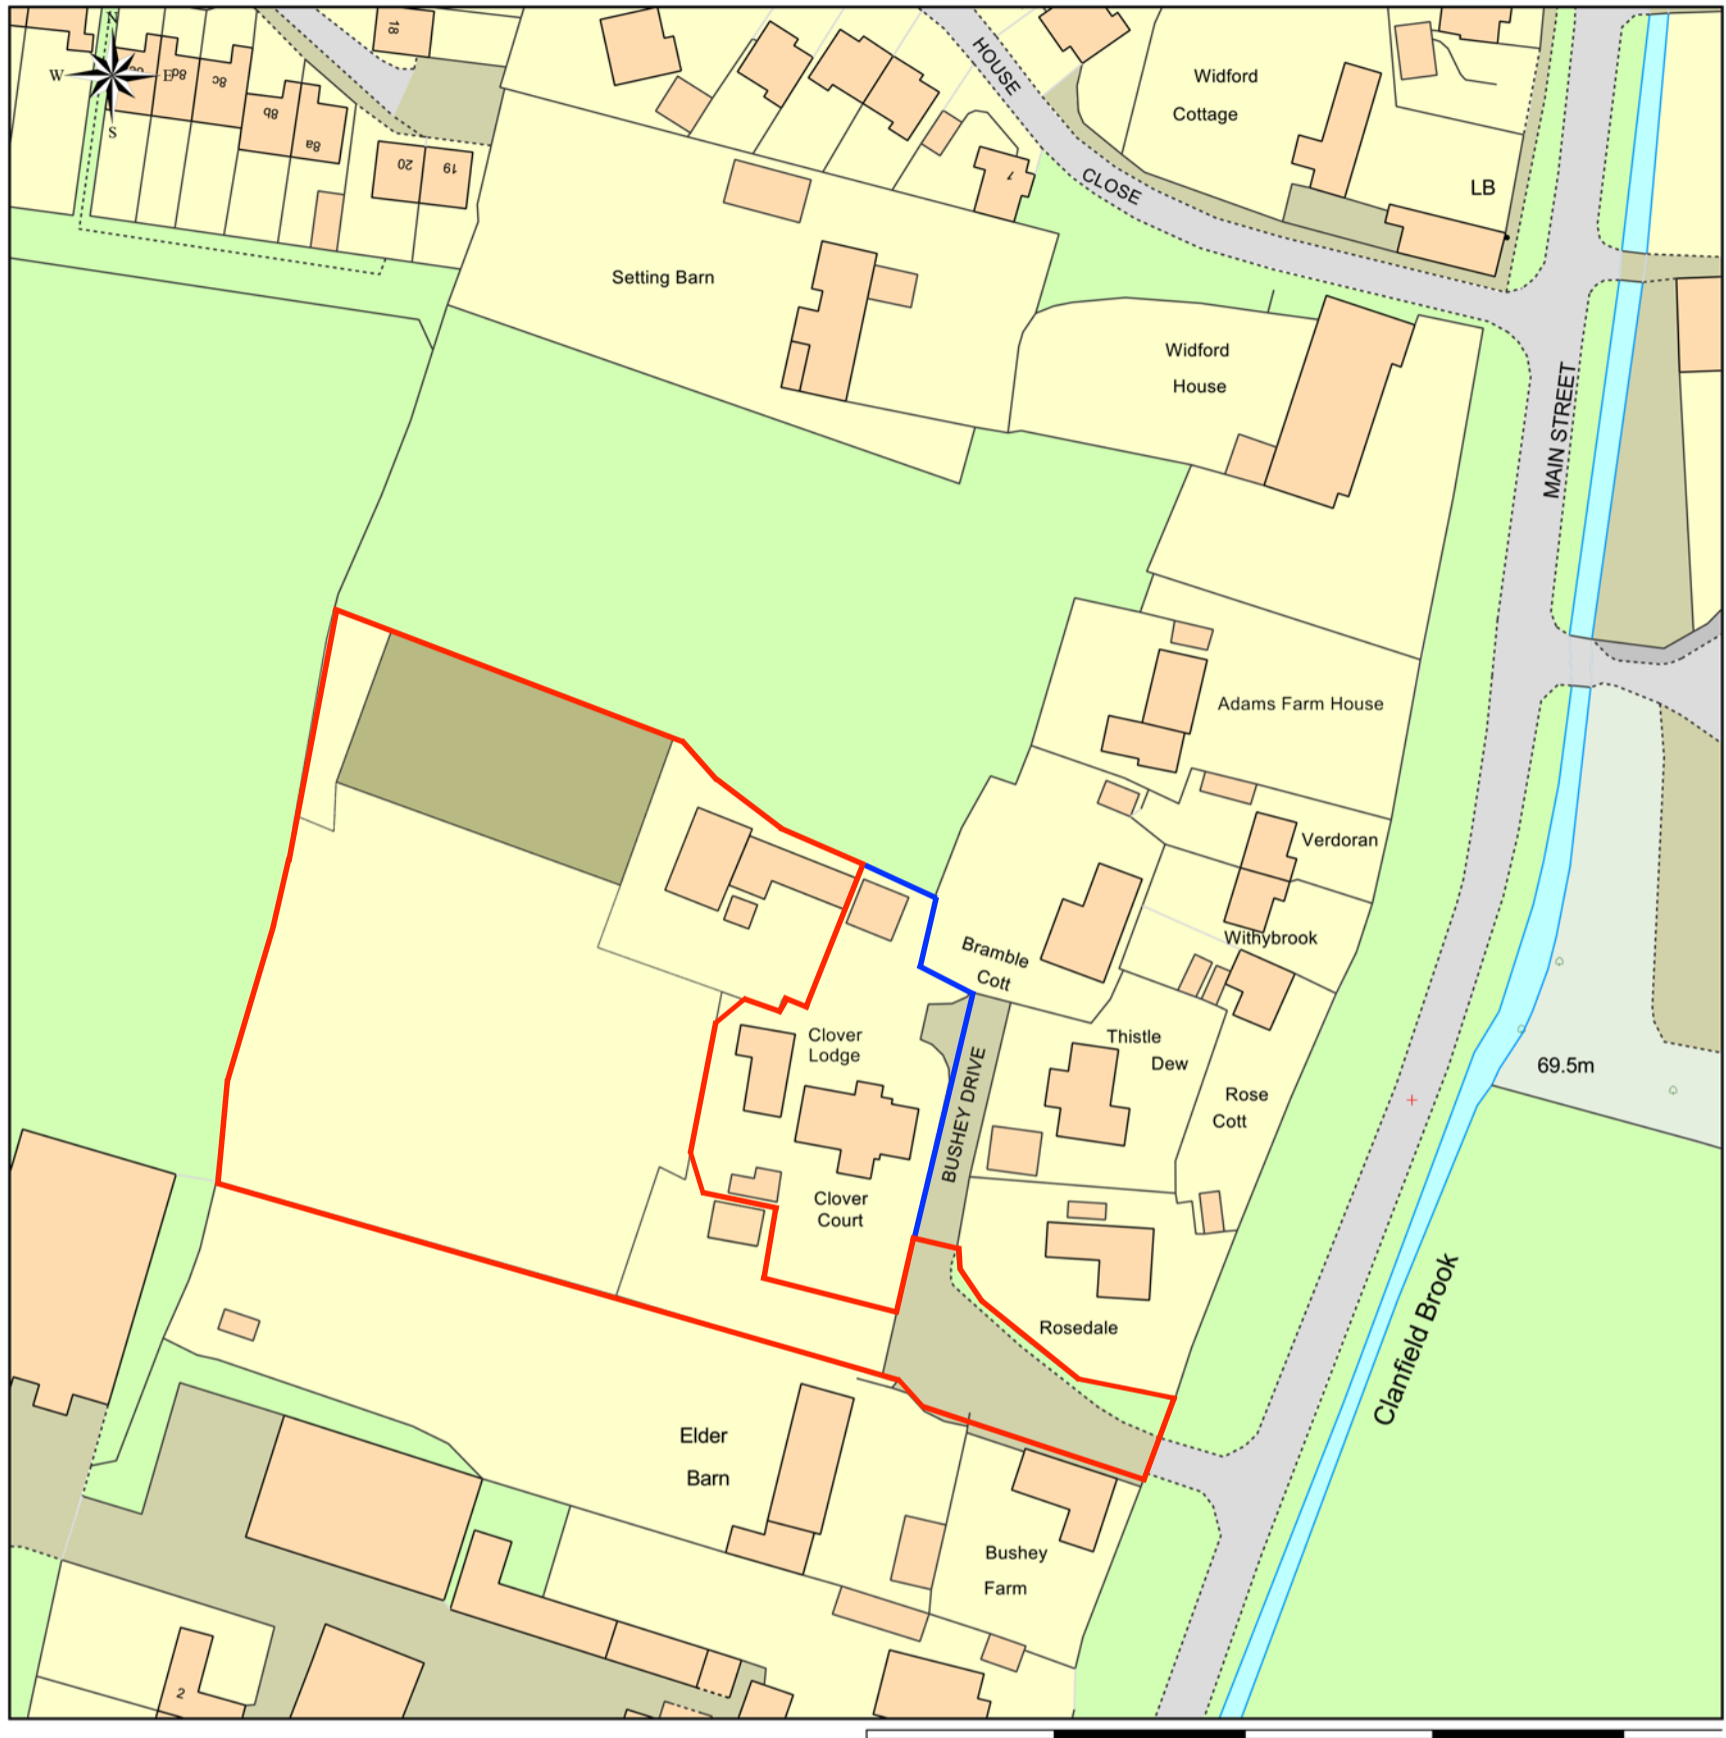

Development of 4 Dwellings at Clover Court, Clanfield, OX18 2TS
Location / Site Plan - LP1

Scale: 1:1000, paper size: A3

0m 25m 50m 75m 100m