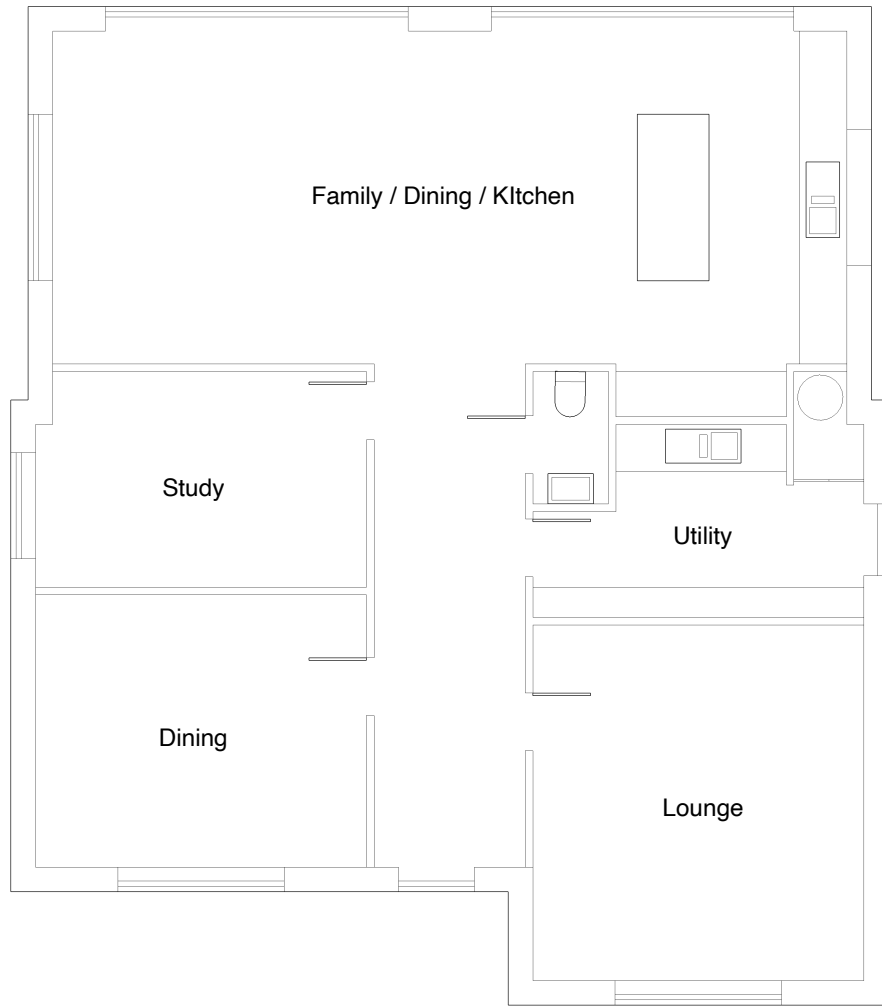

Development of 4 Dwellings at Clover Court, Clanfield, OX18 2TS
Drawing CC4 - Floorplans House Design 2 (handed)
Scale: 1:100 @ A3

Ground Floor

First Floor