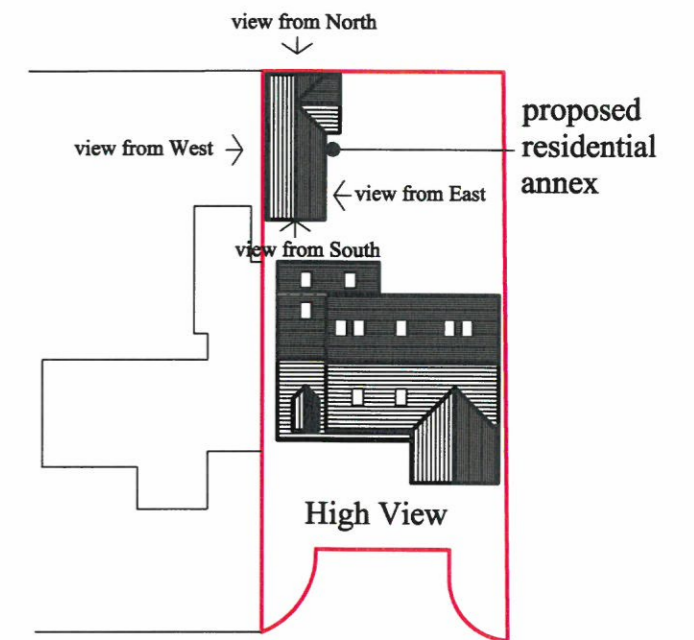

Site Location Plan 1:1250

Existing Site Plan 1:500

Proposed Site Plan 1:500

8 JUN 2021

Proposal
Proposed Residential annex for dependant relative at High View Elmsmere Drive Oldcotes

Date
 28-05-2021

Scale
 1:500
 1:1250

Drwg No
 HVED/001/2021

Drawn By
PM

Notes
 check all dimensions on site

Title
Site Location Plan and Existing and Proposed Site Layout Plans

Planned Design Solutions Ltd
 14 Blackburn Crescent
 Sheffield S35 2EF
 Tel 0114 2453509
 Mob 07816931706