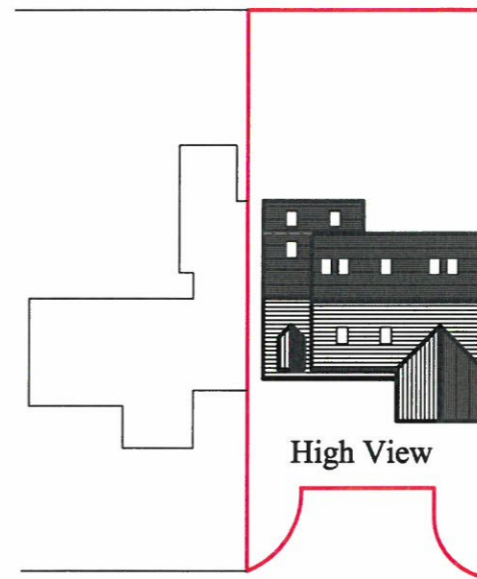

Site Location Plan 1:1250

Existing Site Plan 1:500

Proposed Site Plan 1:500

8 JUN 2021

Proposal
Proposed Residential annex for dependant relative at High View Elmsmere Drive Oldcotes

Date
 28-05-2021

Scale
 1:500
 1:1250

Drwg No
 HVED/001/2021

Drawn By
PM

Notes
 check all dimensions on site

Title
Site Location Plan and Existing and Proposed Site Layout Plans

Planned Design Solutions Ltd
 14 Blackburn Crescent
 Sheffield S35 2EF
 Tel 0114 2453509
 Mob 07816931706