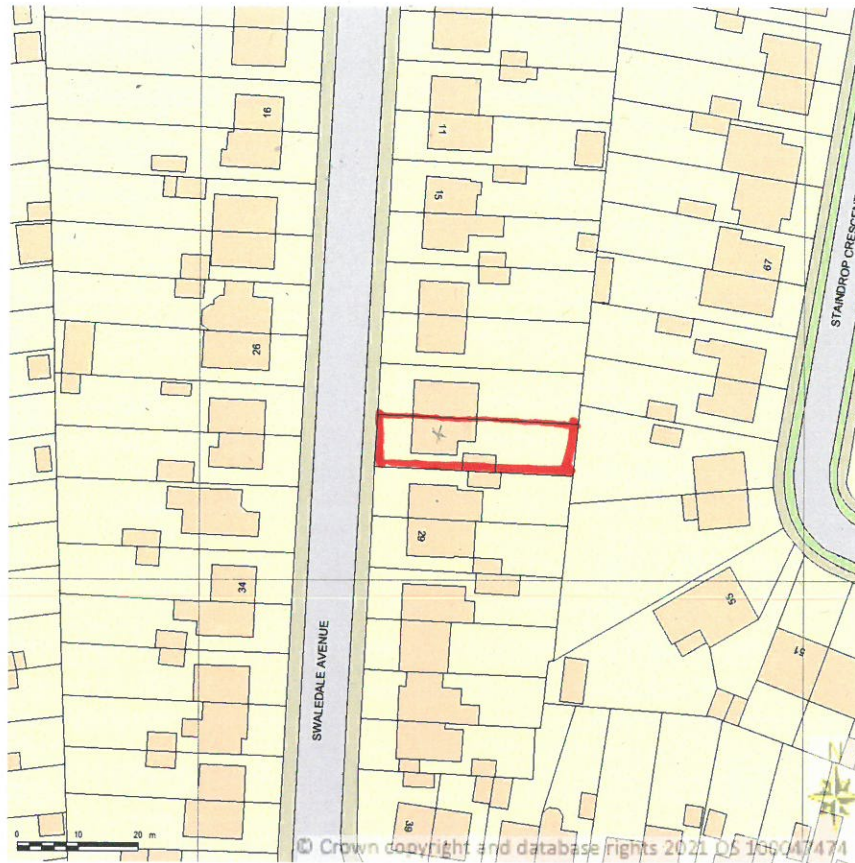

**SITE LOCATION PLAN  
AREA 2 HA  
SCALE 1:1250 on A4  
CENTRE COORDINATES: 427039, 515224**

Supplied by Streetwise Maps Ltd  
[www.streetwise.net](http://www.streetwise.net)  
Licence No: 100047474  
19/04/2021 14:41