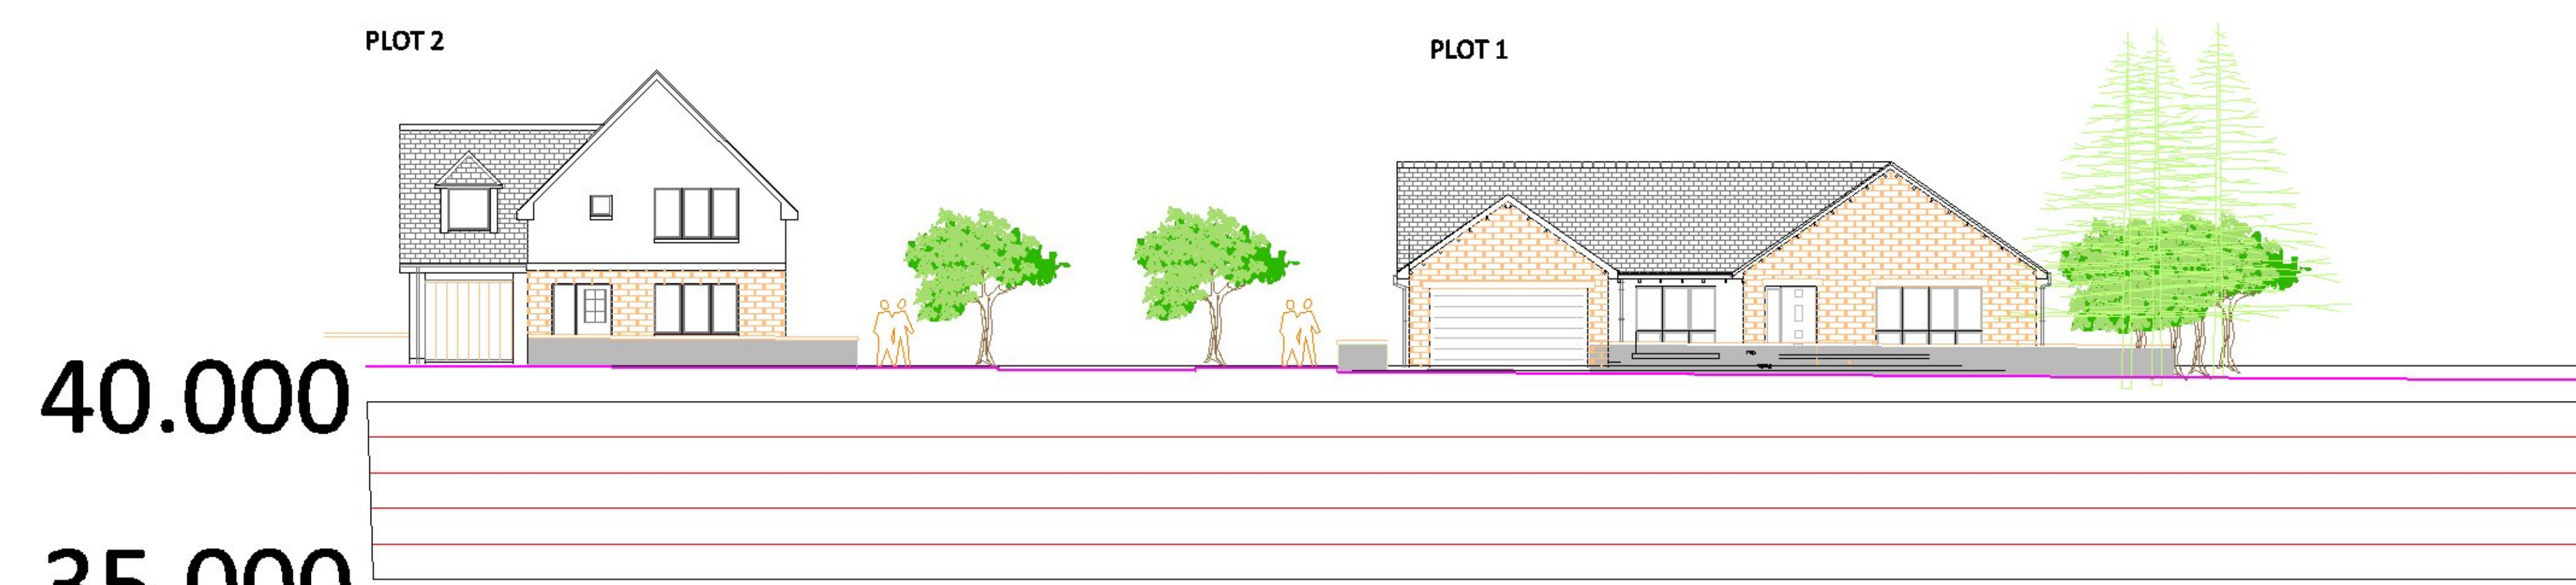

site section towards Plots 8-2

site section towards Plots 2-1

Bob Milton Properties

Project Ordiequish, Fochabers		
Drg No SLP001/01/04A	Scale 1-200 A1	Date JUNE 21
Drawing Title Site Sections 01		