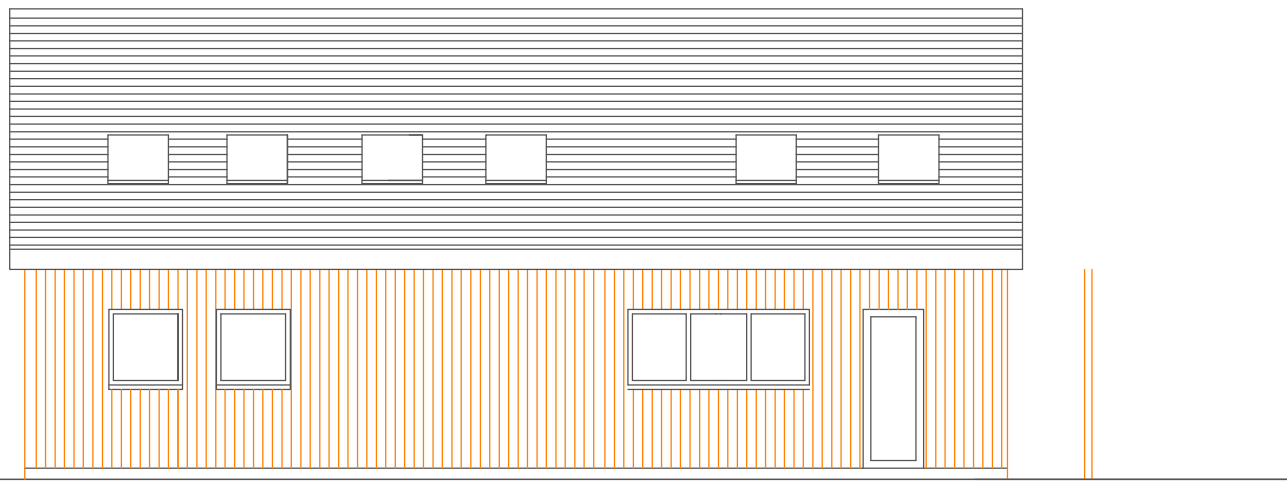

North Elevation

West Elevation

East Elevation

South Elevation

Proposed Dwellings, Trethowel (phase 2)  
 Mr R Budrikis  
 Plng App Dwg d3 PLOT A Elevs 1:100 16.02.2021

**CAdesign**

Colin Anstis, 17 Comprigney Close,  
 Truro, TR1 3DT  
 tel 01872320198 07766955359  
 colinanstis@hotmail.co.uk