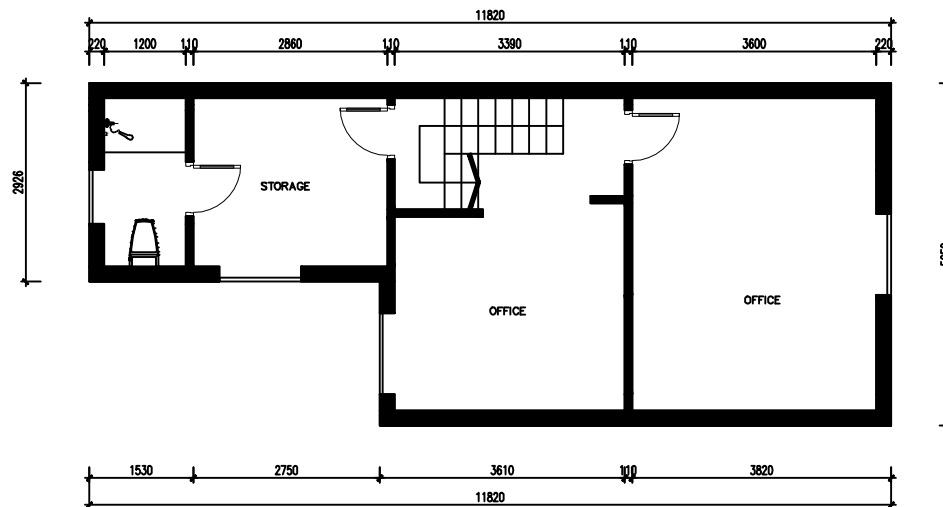

EXISTING GROUND FLOOR scale 1/100 A4

EXISTING FIRST FLOOR scale 1/100 A4

<p>Date</p> <p>MAY, 2021</p>	<p>Project name</p> <p>70 GEORGE STREET</p>	<p>tel : 07587091010</p> <p>email : oanhle.consulting@gmail.com</p>	 <p>OD</p> <p>PROPERTY CONSULTING</p>	<p>drawing title</p> <p>EXISTING GROUND FLOOR & 1ST FLOOR</p>	<p>drawing number</p> <p>KT01</p>
------------------------------	---	---	--	---	-----------------------------------