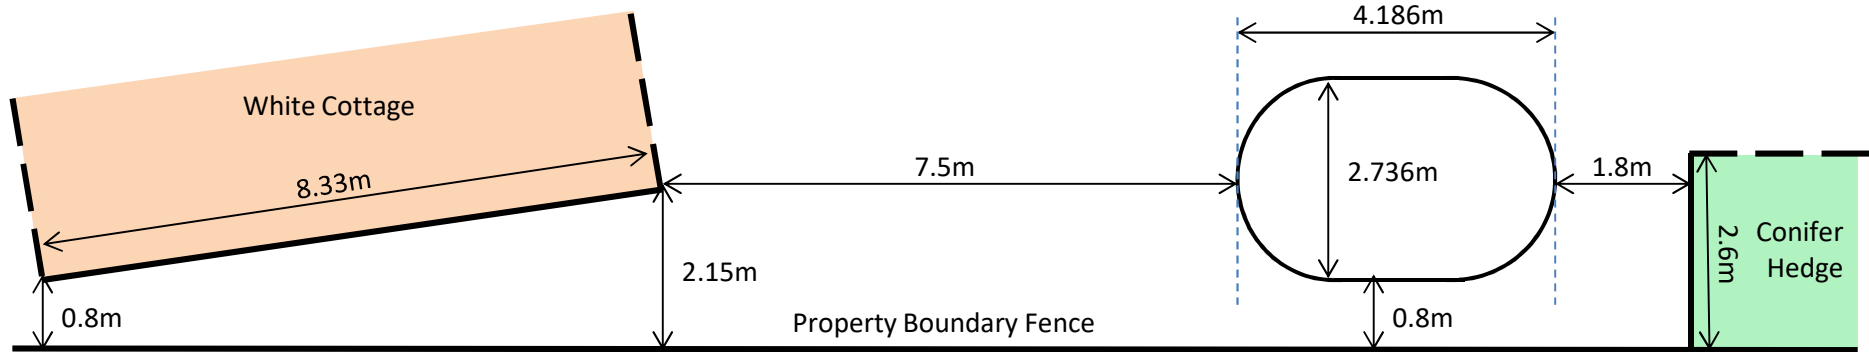

Site Plan for White Cottage, Chackmore, MK18 5JE

Drwg Ref: DGHF20210622

Scale: 1:100 @ A4

© Crown copyright and database rights 2021 OS 100042766

Ascot Pavilion

The dimensions shown are for the pavilion walls. The roof will overhang the walls by approx 25cm.

Conifer Hedge

The Pavilion building will be approx 3.5m from the nearest conifer trunk within the hedge and 1.8m from the edge of the hedge.