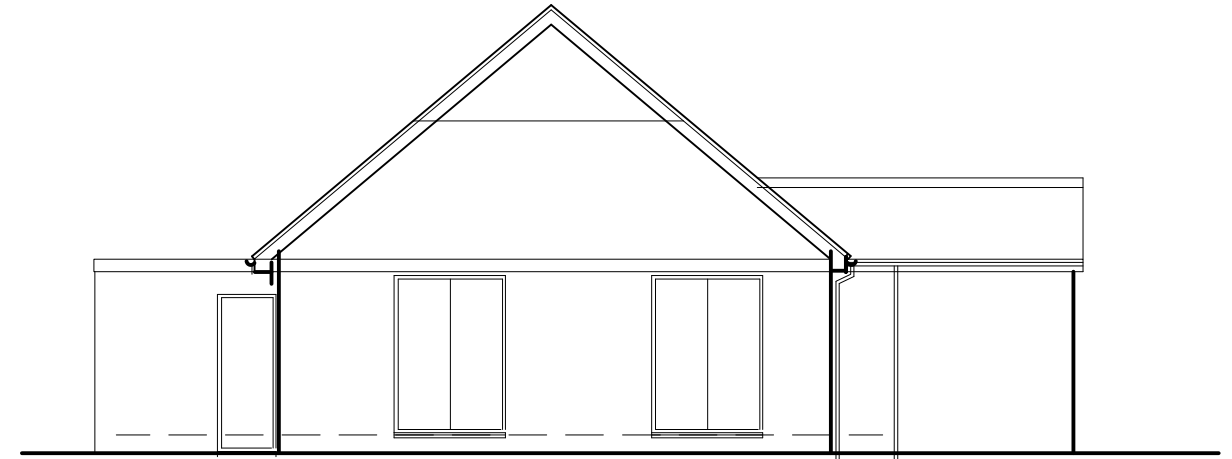

SIDE ELEVATION

SIDE ELEVATION

FRONT ELEVATION

REAR ELEVATION

© COPYRIGHT ALL RIGHTS RESERVED THIS DRAWING MUST NOT BE REPRODUCED WITHOUT PERMISSION

DO NOT SCALE, THE CONTRACTOR IS RESPONSIBLE FOR CHECKING DIMENSIONS UNLESS OTHERWISE STATED

revisions

Client **Mrs H Orchel**
 Project **Alterations to 18 Fawcett Avenue**
Stainton Middlesbrough
 Drawing **Existing Elevations**

Date **April. 2021**
 Scale **1:100@A3**
 Project No **21/34/02**

PMT design services ltd.
 8 Hall Drive
 Acklam
 Middlesbrough
 TS5 7EN 01642 824714