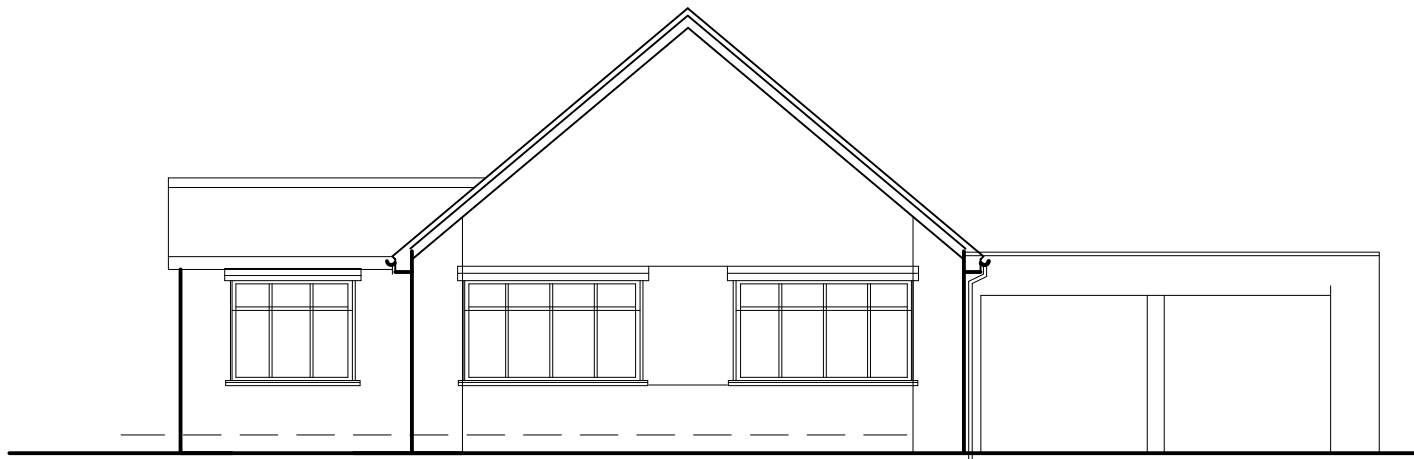

SIDE ELEVATION

SIDE ELEVATION

FRONT ELEVATION

REAR ELEVATION

© COPYRIGHT ALL RIGHTS RESERVED THIS DRAWING MUST NOT BE REPRODUCED WITHOUT PERMISSION

DO NOT SCALE, THE CONTRACTOR IS RESPONSIBLE FOR CHECKING DIMENSIONS UNLESS OTHERWISE STATED

revisions

Client **Mrs H Orchel**
 Project **Alterations to 18 Fawcett Avenue**
Stainton Middlesbrough
 Drawing **Existing Elevations**

Date **April. 2021**
 Scale **1:100@A3**
 Project No **21/34/02**

PMT design services ltd.
 8 Hall Drive
 Acklam
 Middlesbrough
 TS5 7EN 01642 824714