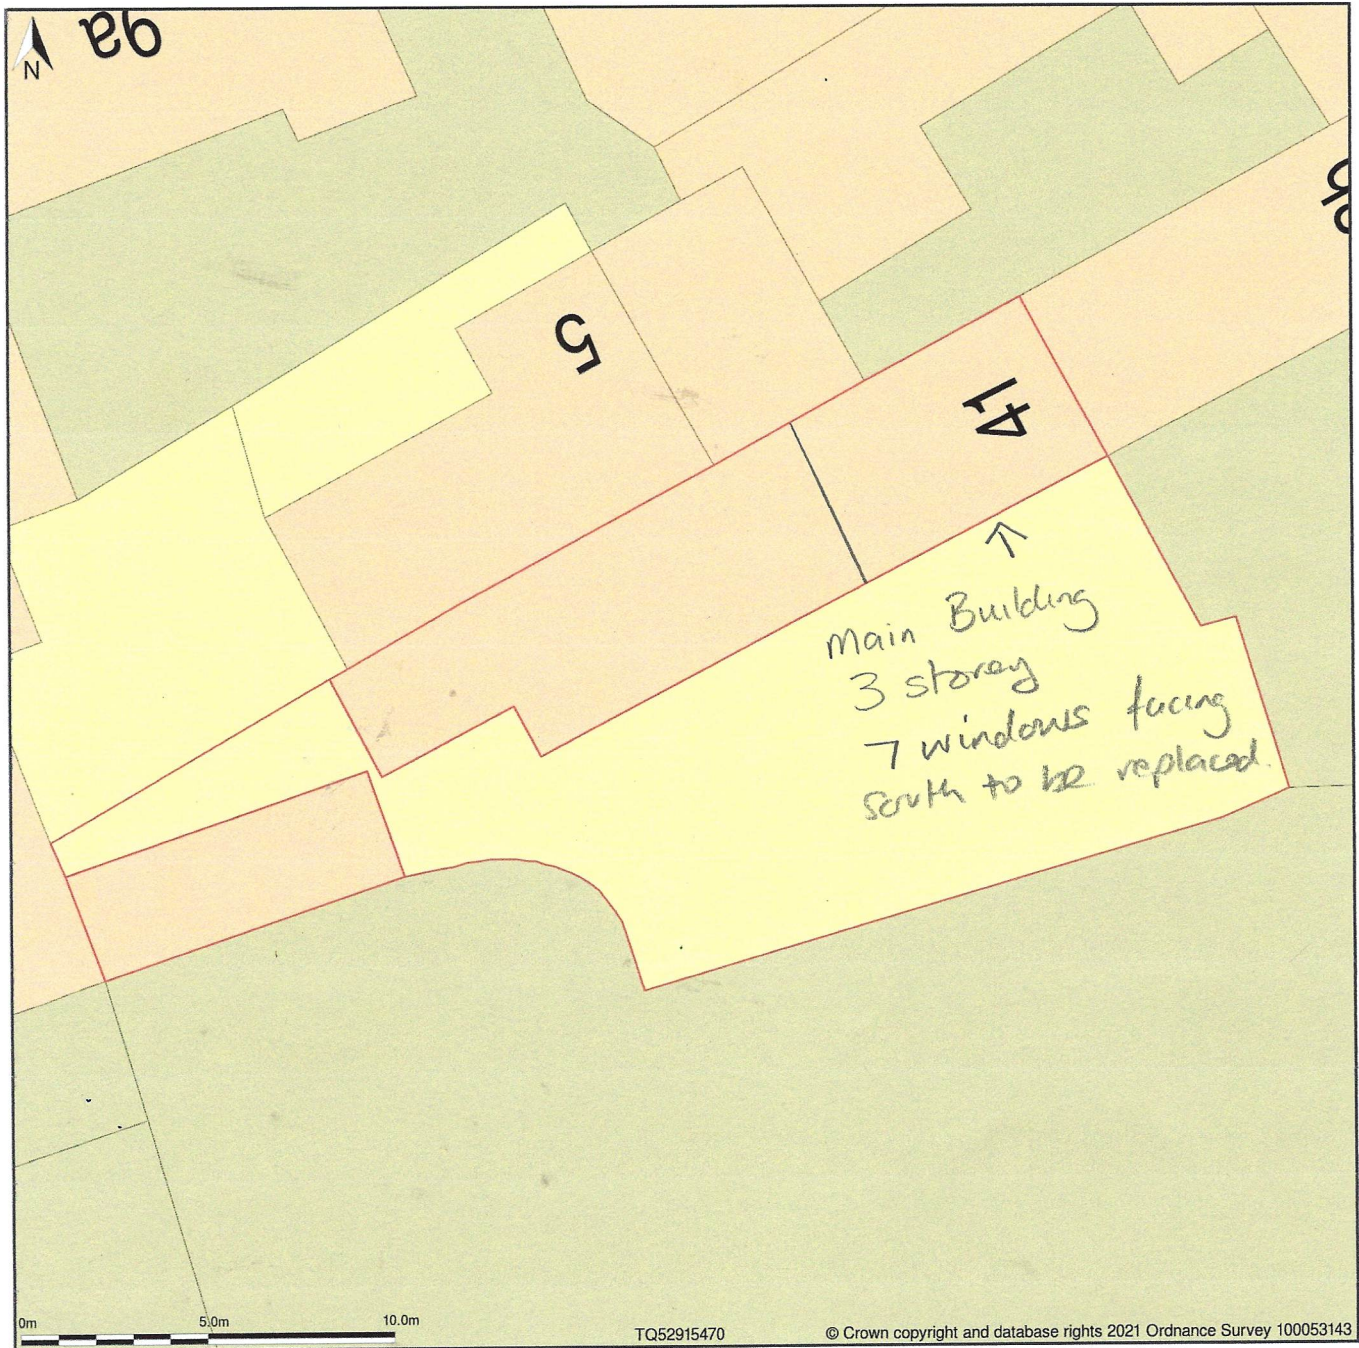

41, London Road, Sevenoaks, Kent, TN13 1AR

Block Plan shows area bounded by: 552898.64, 154691.51 552934.64, 154727.51 (at a scale of 1:200), OSGridRef: TQ52915470. The representation of a road, track or path is no evidence of a right of way. The representation of features as lines is no evidence of a property boundary.

Produced on 30th Apr 2021 from the Ordnance Survey National Geographic Database and incorporating surveyed revision available at this date. Reproduction in whole or part is prohibited without the prior permission of Ordnance Survey. © Crown copyright 2021. Supplied by www.buyaplan.co.uk a licensed Ordnance Survey partner (100053143). Unique plan reference: #00627466-CF789F