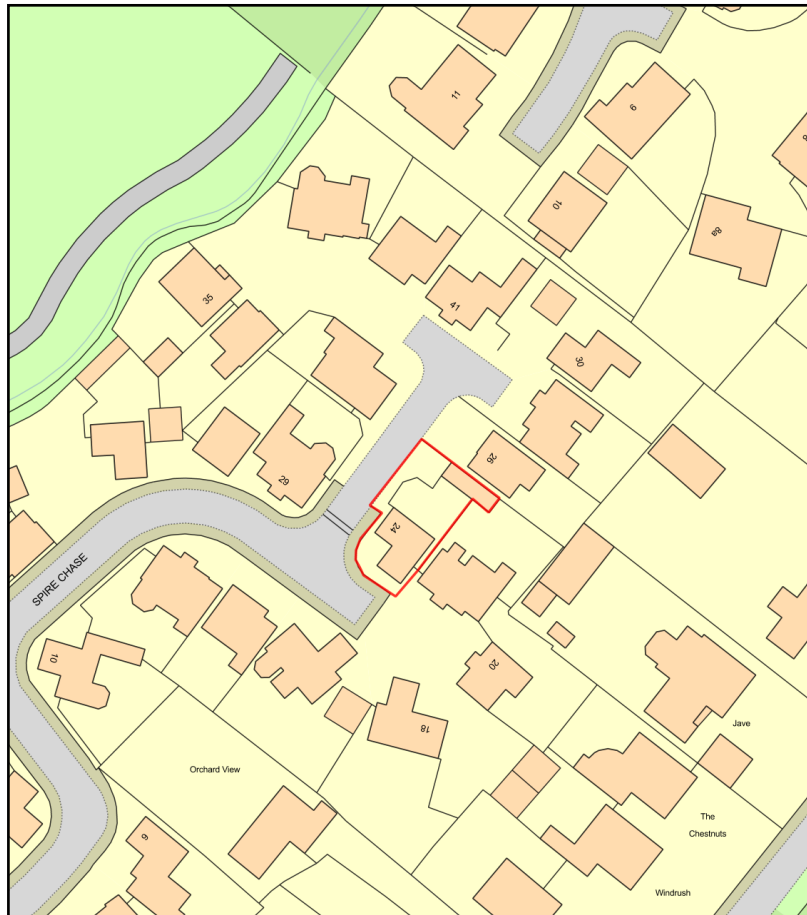

Site Location Plan

Plan Produced for: Mr & Mrs Alex & Anne Wise
Date Produced: 21 Jun 2021
Plan Reference Number: TQRQM21172142819842
Scale: 1:1250 @ A4