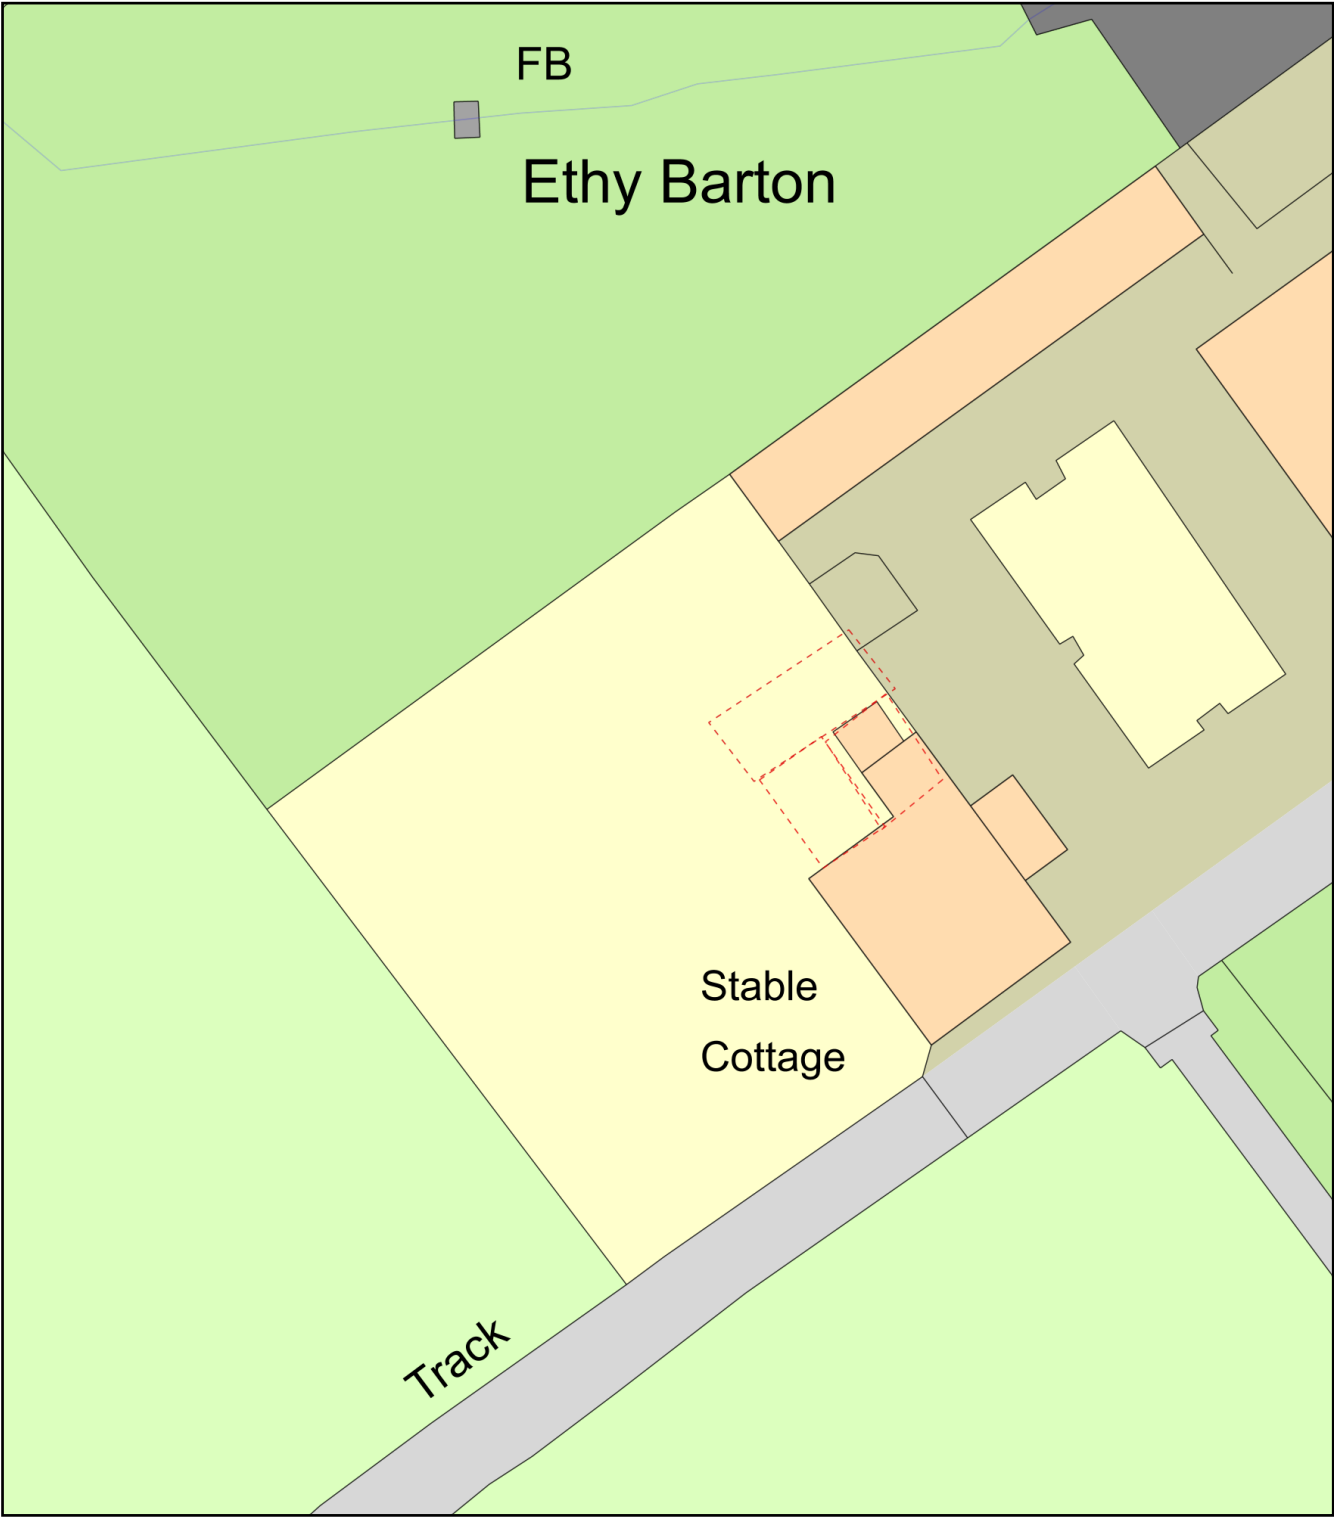

Site Plan

Plan Produced for: Earl
Date Produced: 23 Apr 2021
Plan Reference Number: TQRQM21113151103955
Scale: 1:500 @ A4