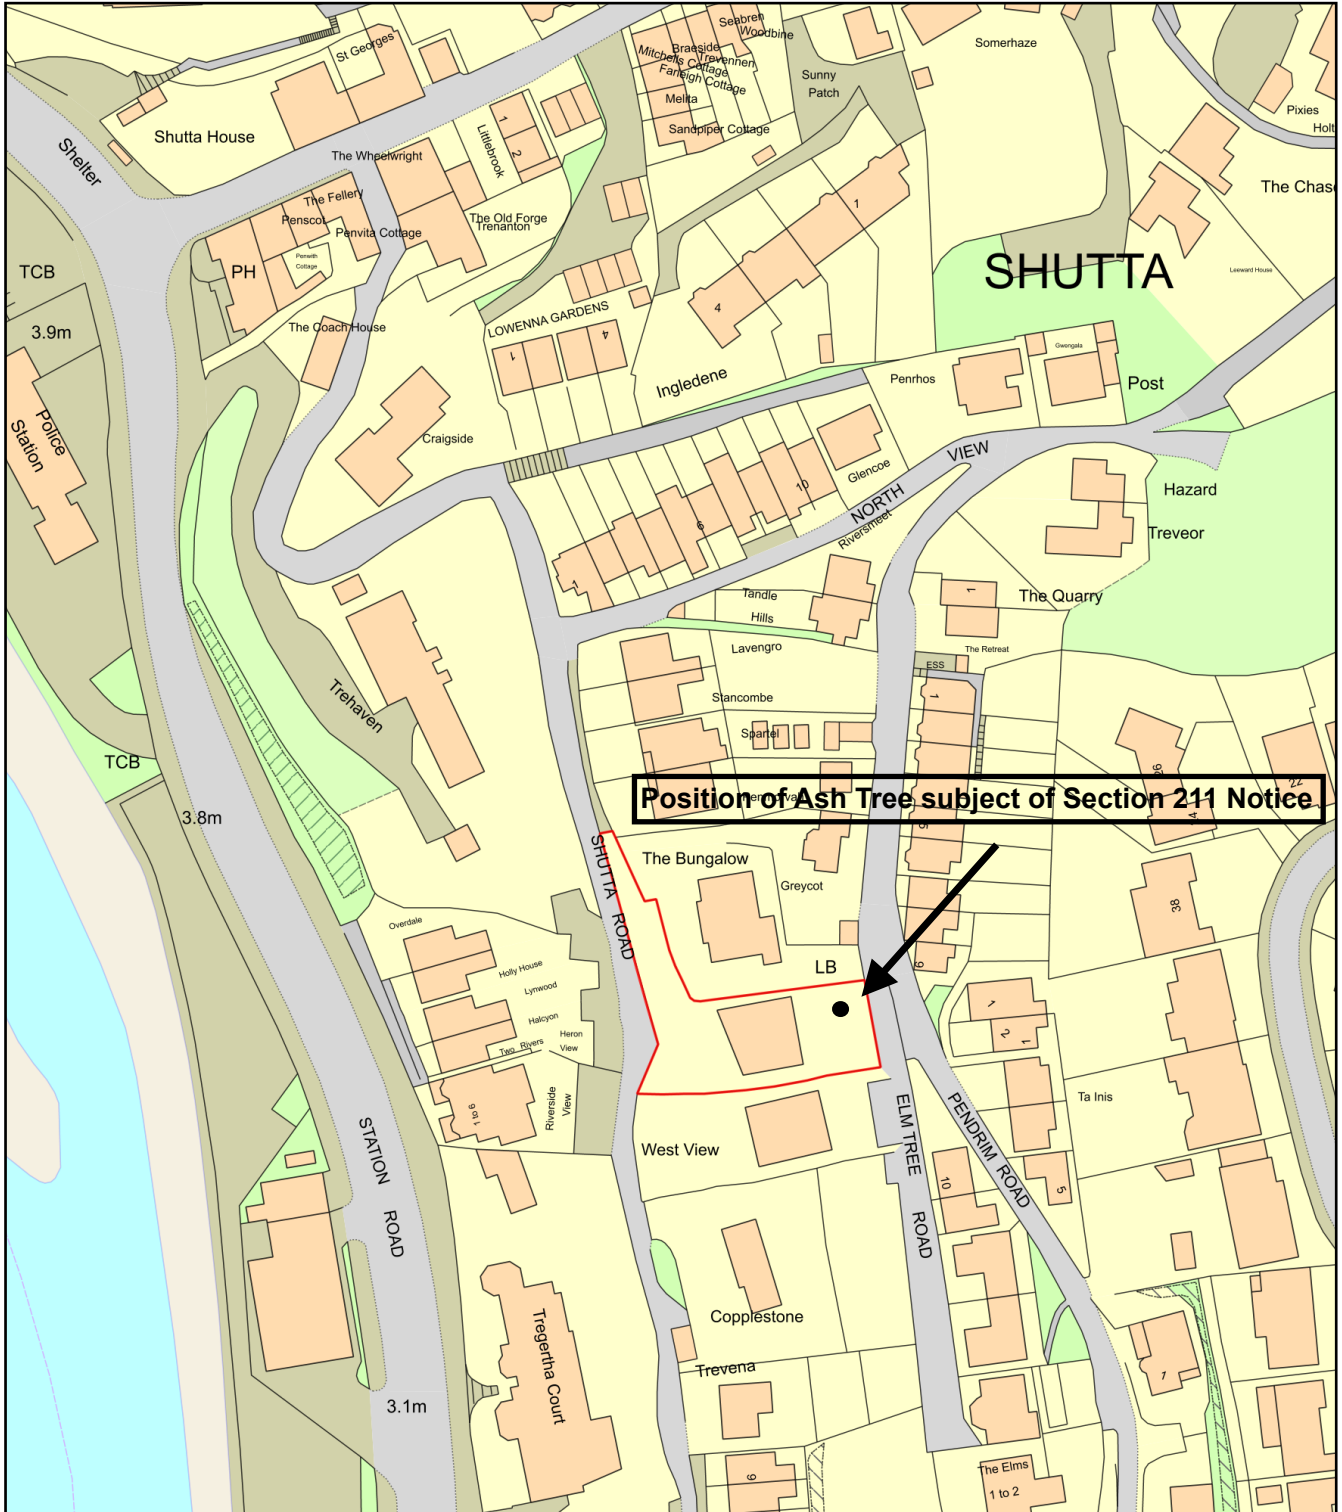

Highwater Shutta Road Looe PL13 1HW

Position of Ash Tree subject of Section 211 Notice

Plan Produced for: Mr Laurie Tansley

Date Produced: 20 May 2021

Plan Reference Number: TQRQM21140093857425

Scale: 1:1250 @ A4