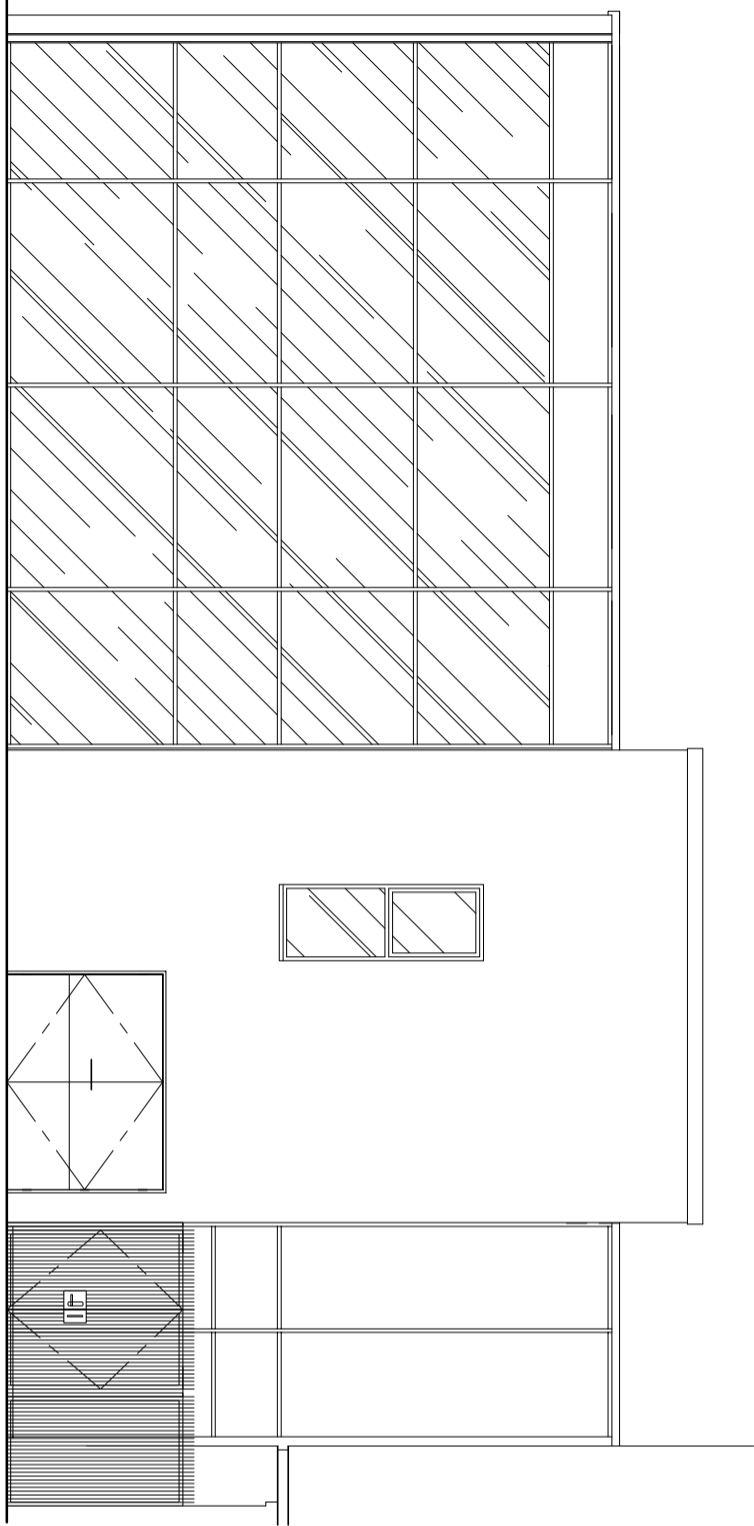

Front Elevation
As Existing

Side Elevation
As Existing

Rear Elevation
As Existing

■ CLIENT
LIME SQUEEZY

■ PROJECT
A3 Block,
Jubilee Street,
Brighton, BN1 1GE

■ DRAWING TITLE
External Elevations
As Existing

■ SCALE
1:50@A1
1:100@A3

■ DATE
25.03.21

■ DRAWING NUMBER
1807/55

■ REVISION
/