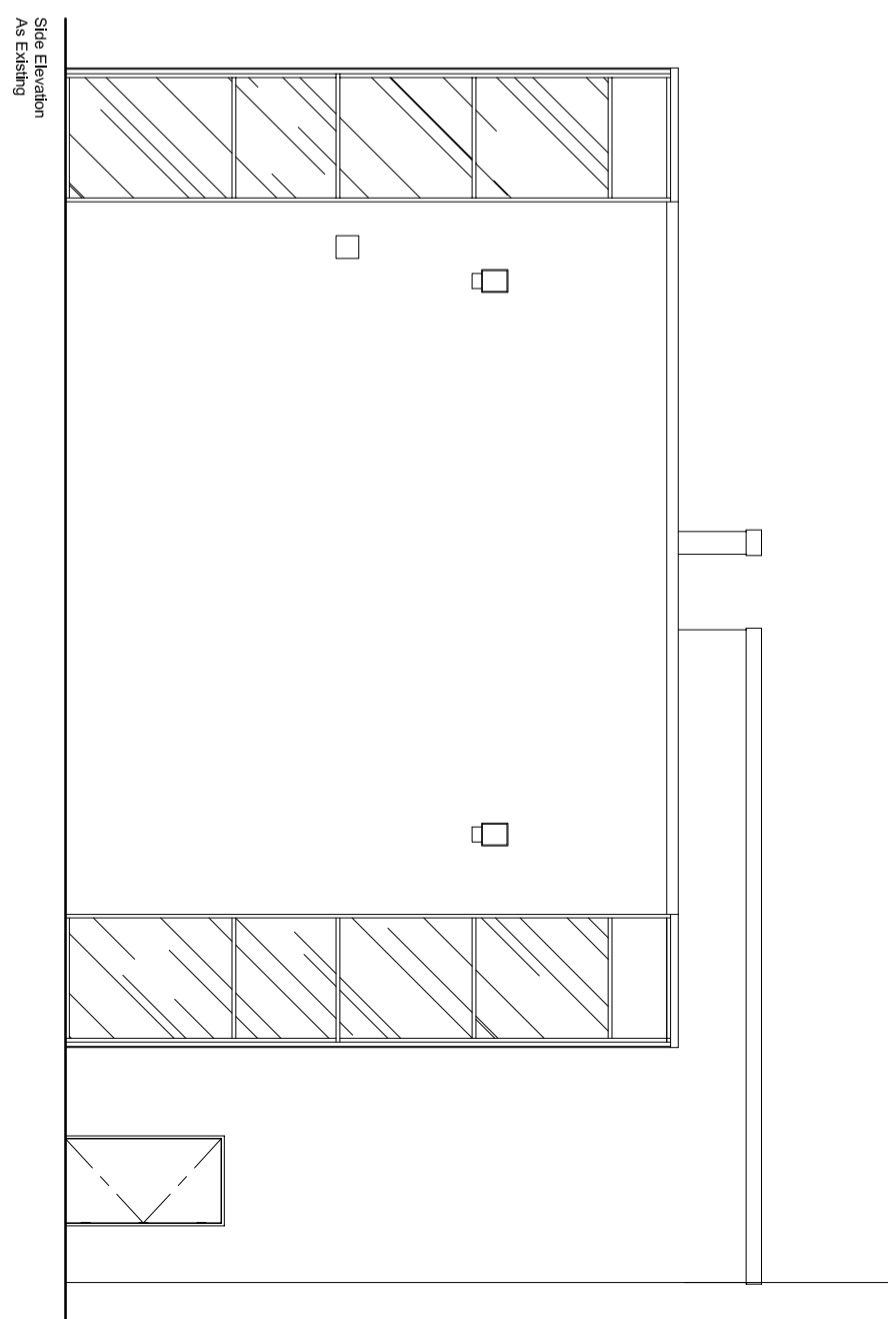

Front Elevation
As Existing

Side Elevation
As Existing

Rear Elevation
As Existing

■ CLIENT
LIME SQUEEZY

■ PROJECT
A3 Block,
Jubilee Street,
Brighton, BN1 1GE

■ DRAWING TITLE
External Elevations
As Existing

■ SCALE
1:50@A1
1:100@A3

■ DATE
25.03.21

■ DRAWING NUMBER
1807/55

■ REVISION
/