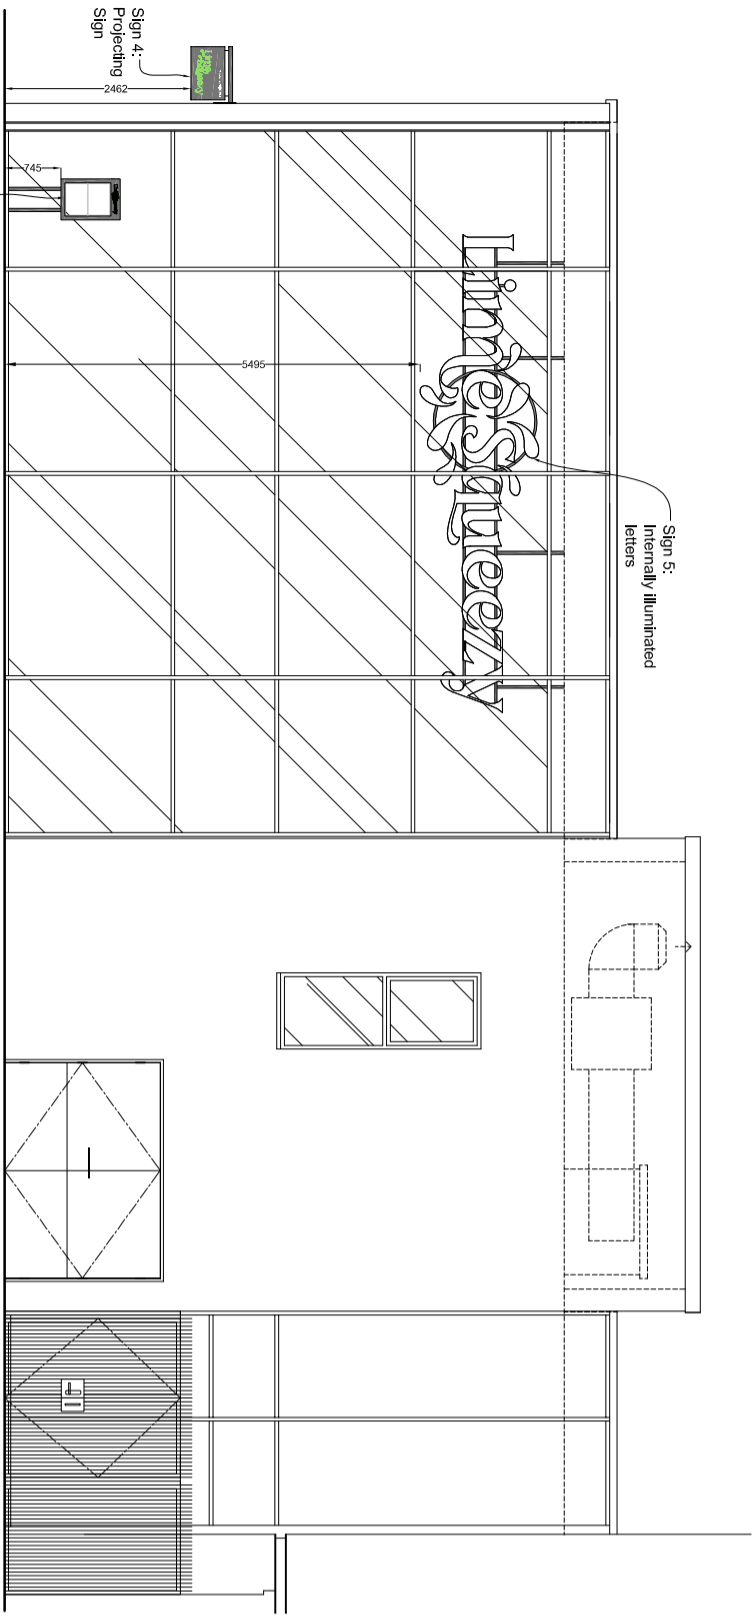

Front Elevation
As Proposed

Side Elevation
As Proposed

Rear Elevation
As Proposed

REVISIONS	DATE

CLIENT
LIME SQUEEZY

PROJECT
A3 Block,
Jubilee Street,
Brighton, BN1 1GE

DRAWING TITLE
External Elevation
Showing Signage

SCALE	DATE
1:50@A1	07.04.21
1:100@A3	

DRAWING NUMBER	REVISION
1807/04	/