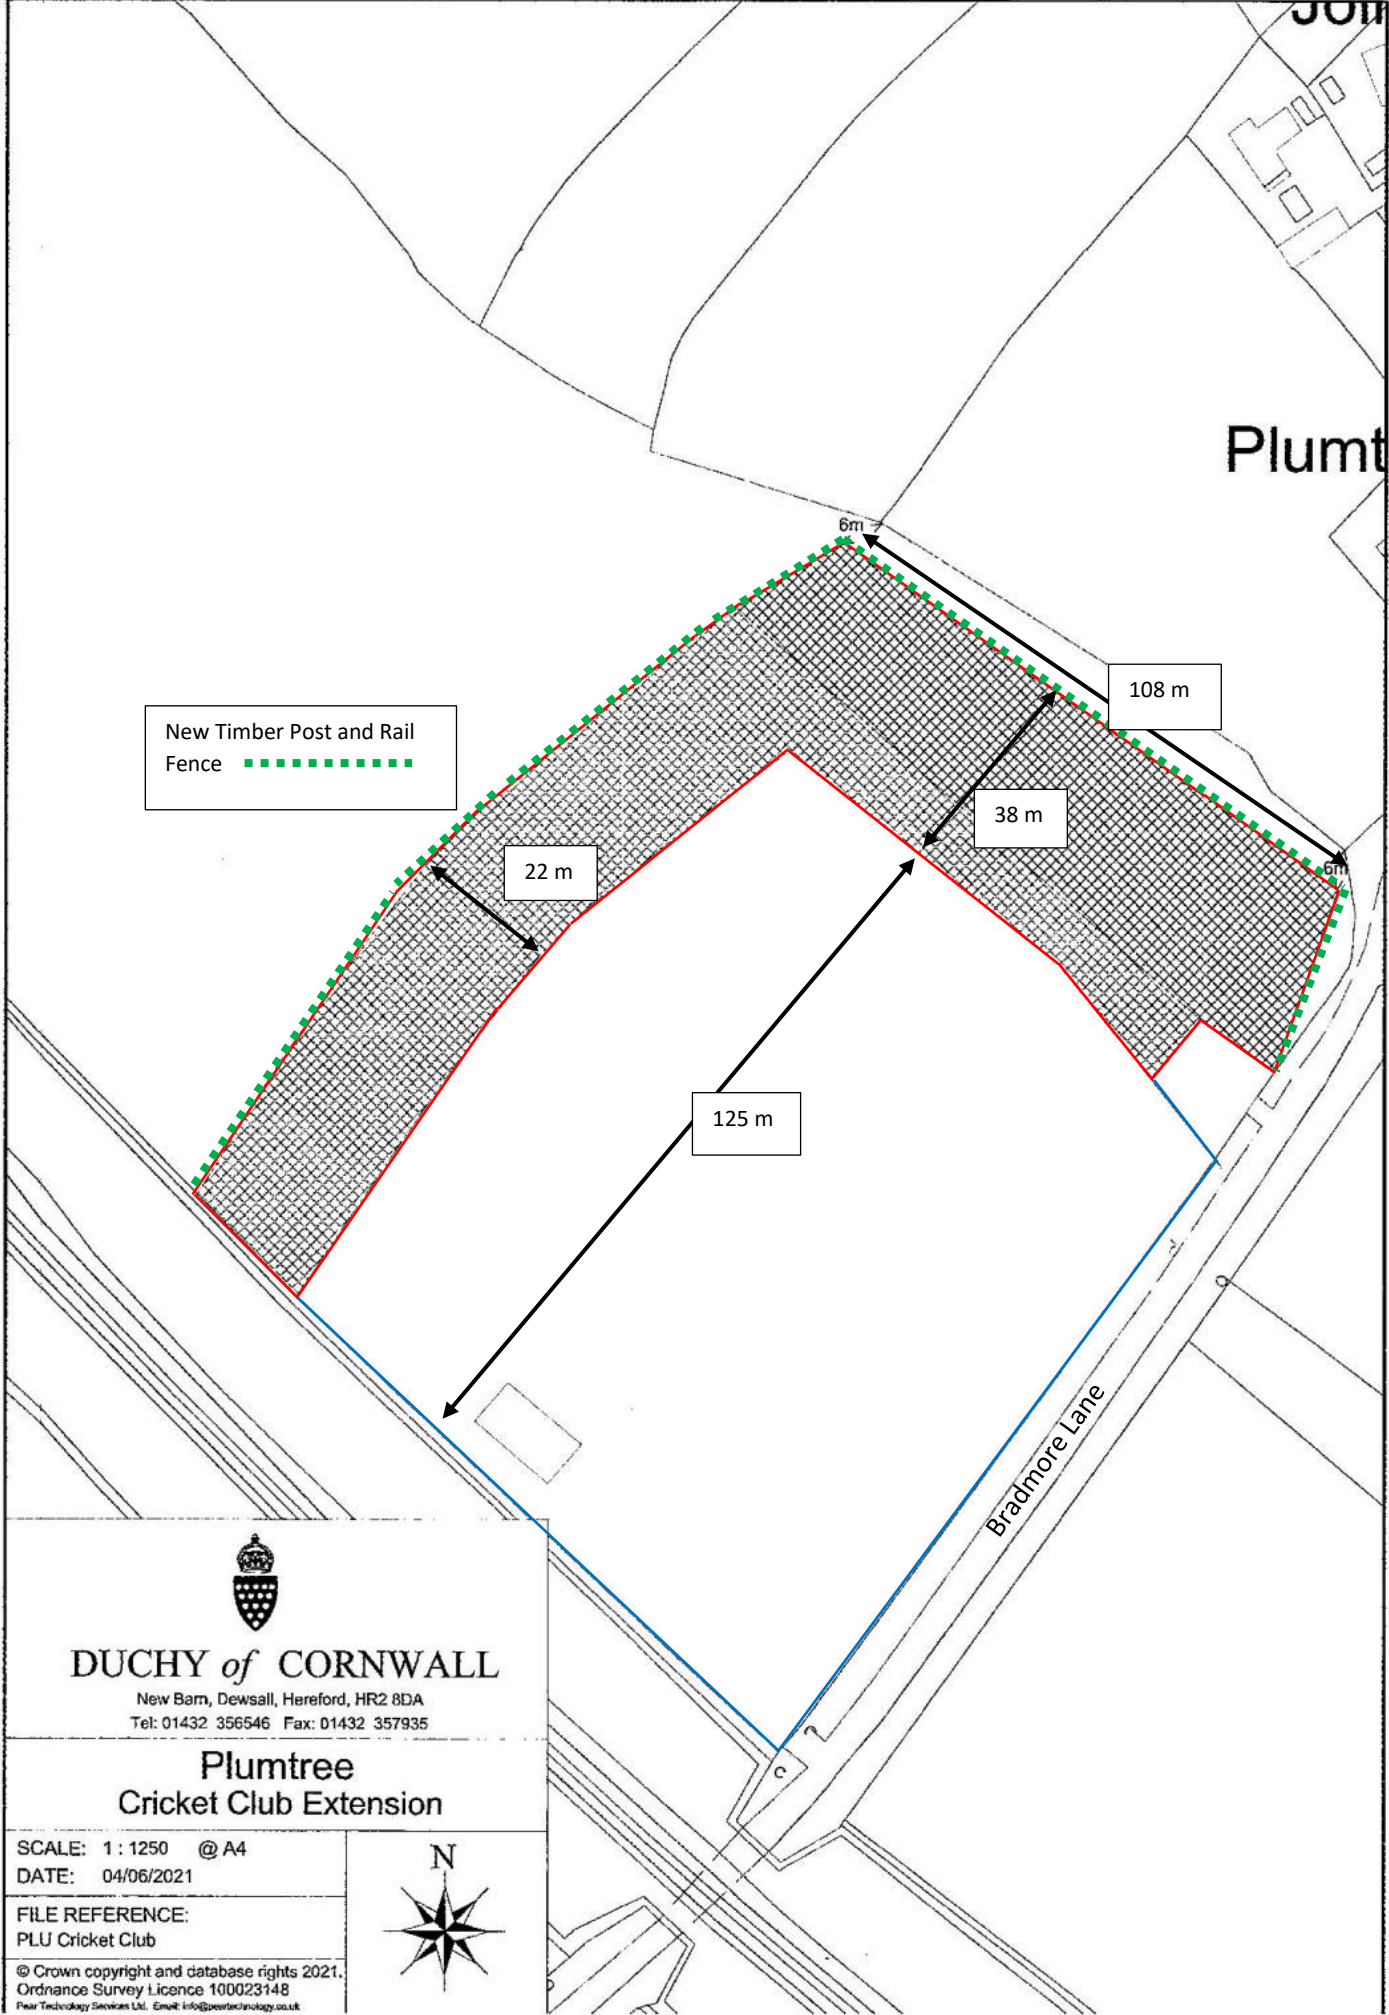

Plumtree

New Timber Post and Rail Fence

### Plumtree Cricket Club Extension

SCALE: 1 : 1250 @ A4  
DATE: 04/06/2021

FILE REFERENCE:  
PLU Cricket Club

© Crown copyright and database rights 2021.  
Ordnance Survey Licence 100023148  
Pear Technology Services Ltd. Email: info@peartechnology.co.uk