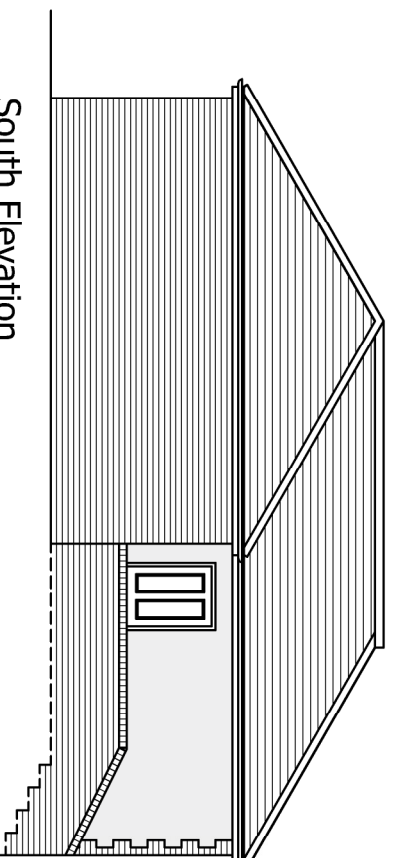

South Elevation

CLIENT
Garden Land to North of
April Lodge
Thornton Lane
Eastly, Kent

PROJECT
Proposed 2 bedroom bungalow

DRAWING
Plans and Elevations

SCALE	DRAWN BY	DATE
1:100@A3	MW	10.06.21
DRAWING NO.	REV	
210610-P-001