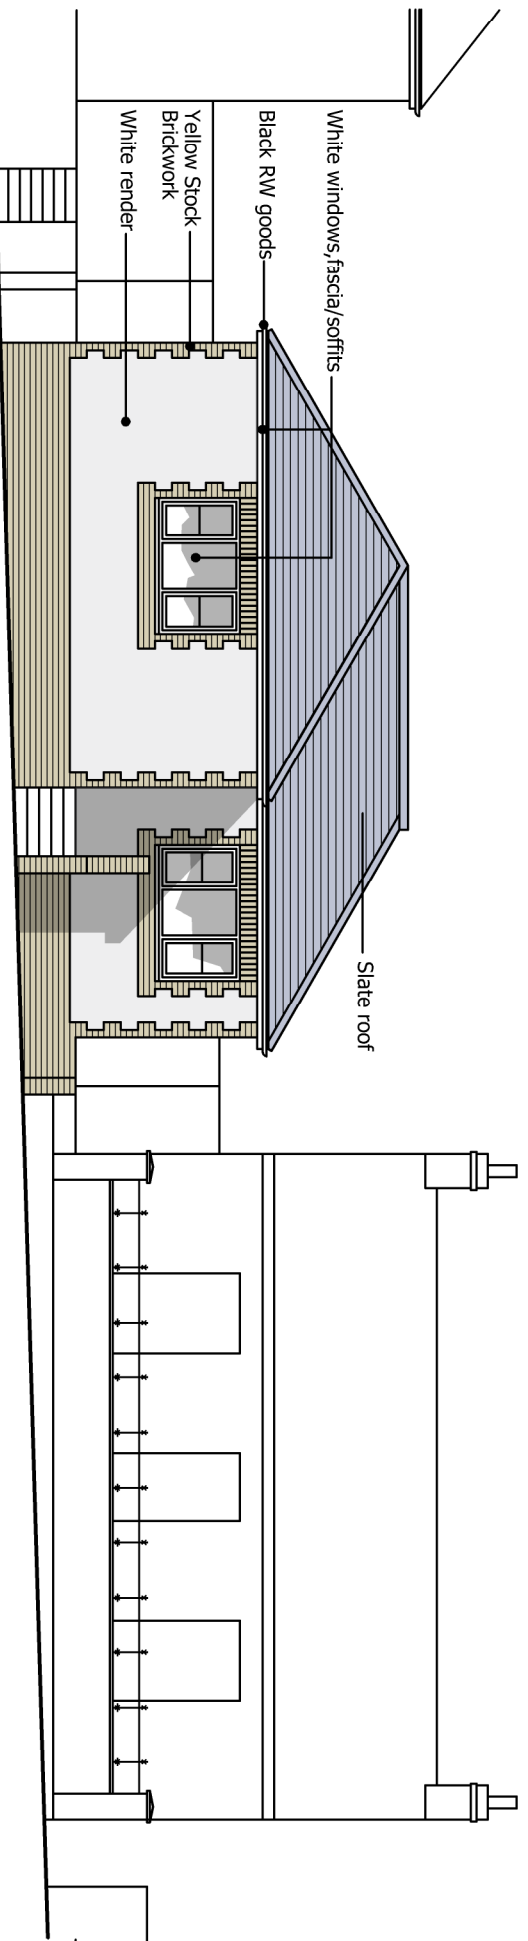

East Elevation

West Elevation (Street View)