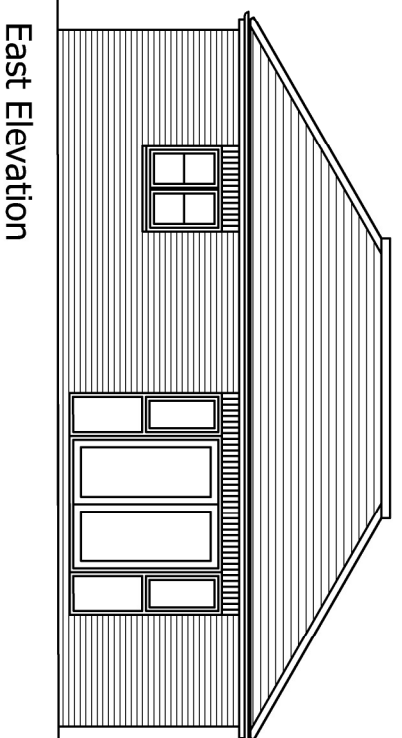

Location Plan 1:1250 (A3)