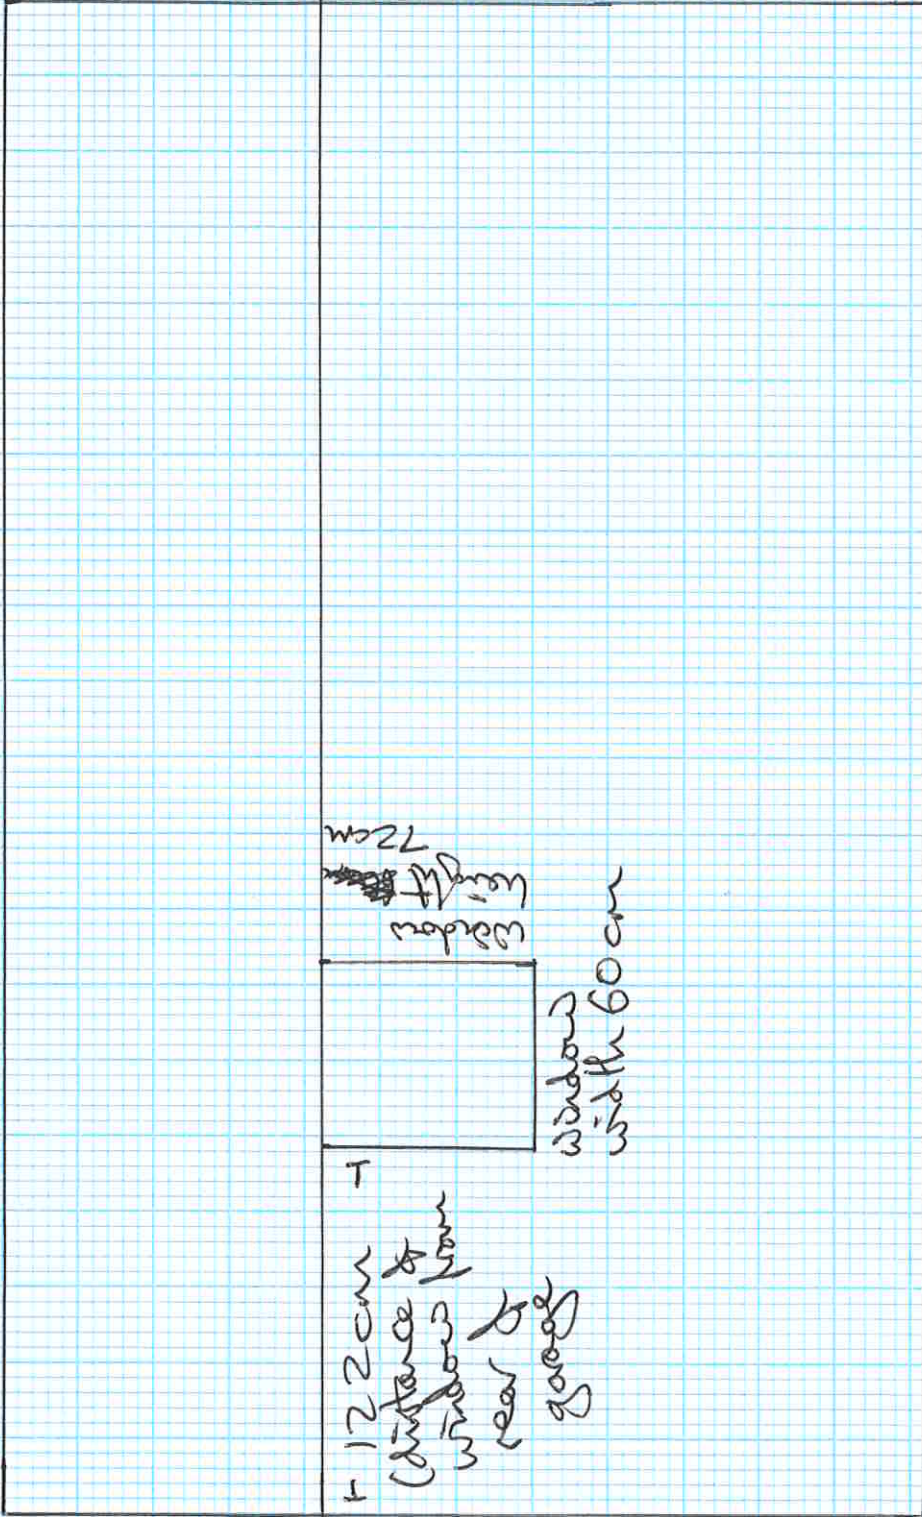

South ~~side~~ side view of garage

Scale
1:0.5m=1
100:5cm

Front

Wall height 200 cm
Foot height 104 cm

Length of garage 498 cm

Total height 304 cm

Window
height 72 cm

Window
width 60 cm

122 cm
(distance from
window to
rear of
garage)