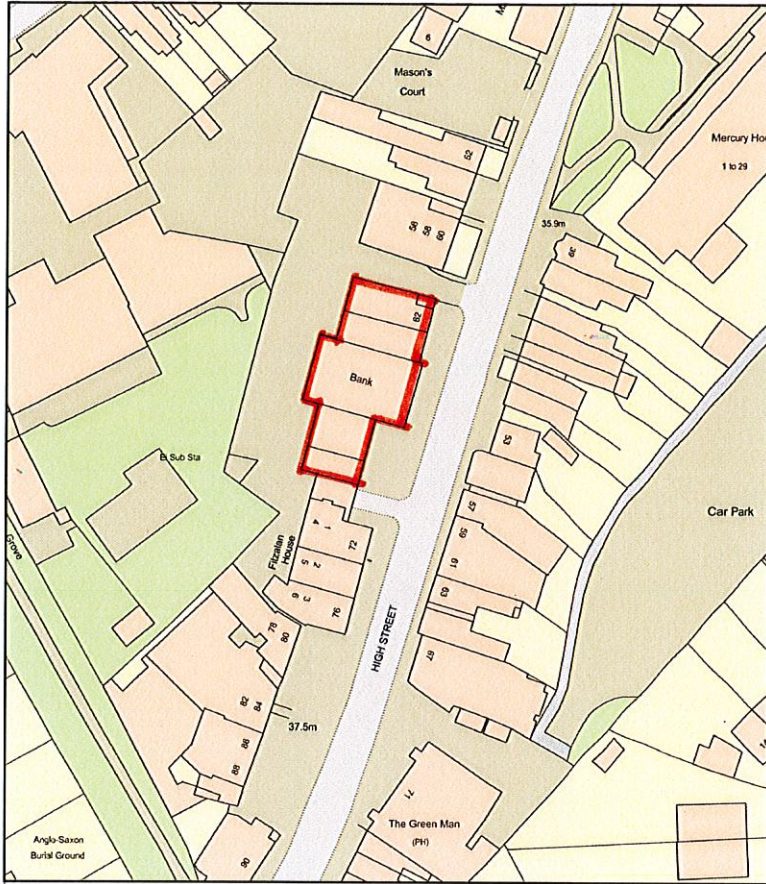

# FITZALAN HOUSE

PJ2140 S003  
LOCATION PLAN.

Plan Produced for: EWELL CASTLE SCHOOL  
Date Produced: 26 May 2021  
Plan Reference Number: TQRQM21146191314039  
Scale: 1:1250 @ A4